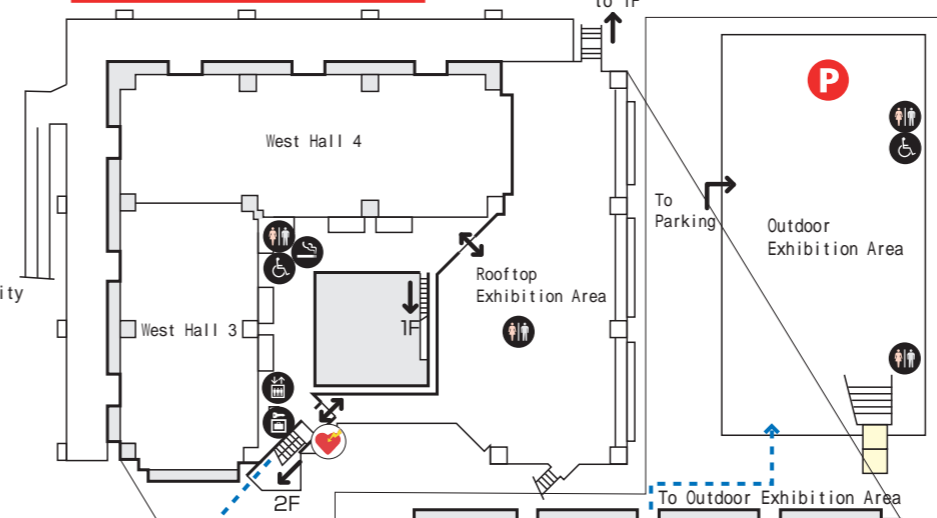

Shops & Service Facilities

Opening times may change in line with events.
Thank you for your understanding and cooperation.

- | | |
|--|---|
| 17 FamilyMart Convenience Store | Elevator |
| 18 ampm Convenience Store | Escalator |
| 19 ampm Convenience Store | Restroom |
| 20 ATM Yucho | Accessible Facility |
| 21 ATM Seven Bank, Mizuho Bank, Tokyo Star Bank | Nursery |
| 22 Business Center
Wide range of documentation tasks including copying, printings and PC operations, etc.
Foreign Currency Exchange:
Conversion of US Dollars and Euro into Japanese Yen.
Please note that traveler's checks are not accepted. | Nursing Room |
| 23 SERVICES CORNER
Prepaid Cards, Custody of Large Baggage. | Coin Lockers |
| 24 Lottery Ticket Shop | Smoking Area |
| A Tokyo Big Sight Inc. | Mailbox |
| B BIG SIGHT SREVICES CORPORATION | First Aid |
| Meeting Point | AED 7spot
(Automated External Defibrillator) |

Information Counter

The information desk provides information on the outline, events, transport facilities, lost children, things left behind and lending wheelchairs in the hall.

West Exhibition Hall 4F

West Exhibition Hall 1F

East Exhibition Hall 2F

East Exhibition Hall 1F

Conference Tower 2F

Conference Tower 1F

Conference Tower 8F

Conference Tower 7F

Conference Tower 6F