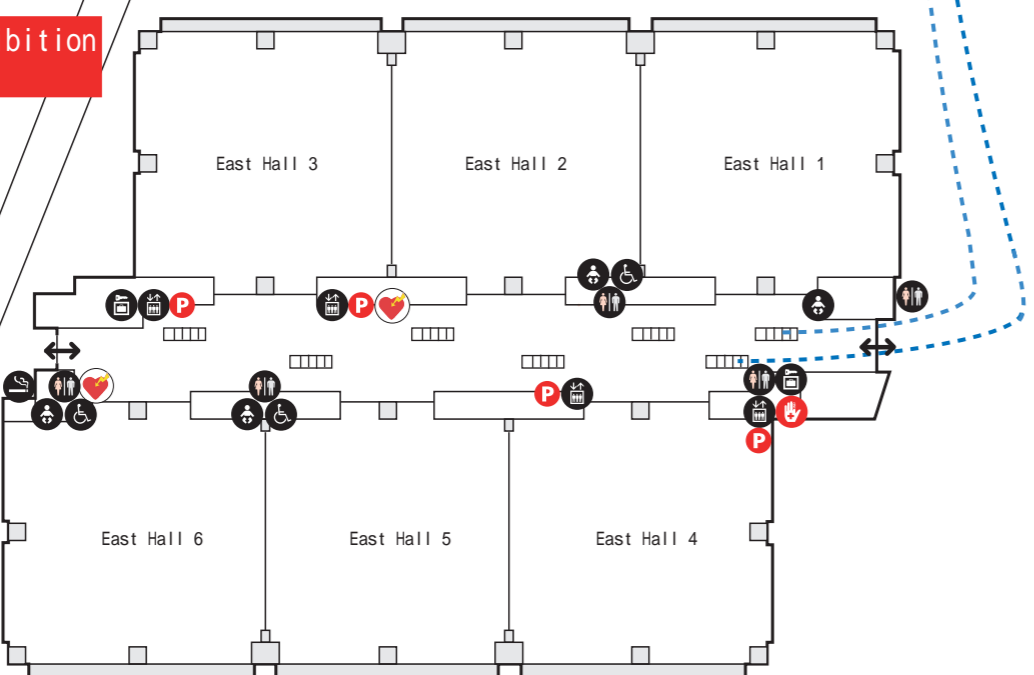

Information Counter

The information desk provides information on the outline, events, transport facilities, lost children, things left behind and lending wheelchairs in the hall.

West Exhibition Hall 4F

West Exhibition Hall 1F

East Exhibition Hall 2F

East Exhibition Hall 1F

Conference Tower 2F

Conference Tower 1F

Conference Tower 8F

Conference Tower 7F

Conference Tower 6F