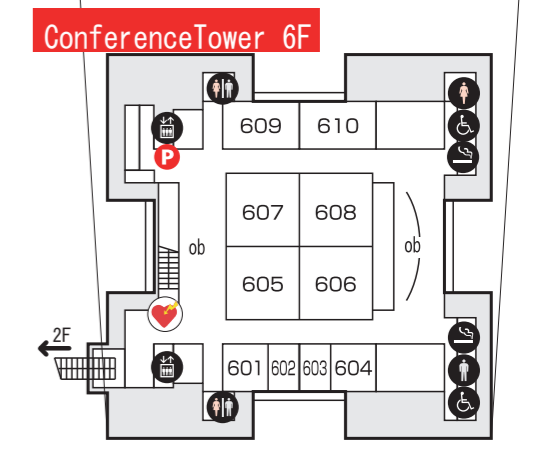

INFOMATION

The information desk provides information on the outline, events, transport facilities, lost children, things left behind and lending wheelchairs in the hall.

EAST INFOMATION (Temporary)

Depending on the event being held, staff will be made available to assist you at this information counter.

Meeting Point

- Elevator
- Escalator
- Restroom
- Accessible Facility
- Nursery
- Nursing Room
- Coin Lockers
- Smoking Area
- Mailbox
- First Aid
- AED 7spot (Automated External Defibrillator)

(As of Nov. 15, 2011)