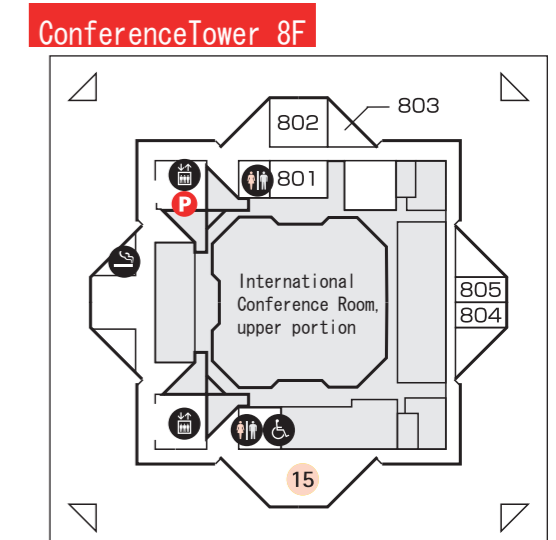

INFOMATION

The information desk provides information on the outline, events, transport facilities, lost children, things left behind and lending wheelchairs in the hall.

EAST INFOMATION (Temporary)

Depending on the event being held, staff will be made available to assist you at this information counter.

Shops & Service Facilities

Opening times may change in line with events.
Thank you for your understanding and cooperation.

17 FamilyMart|Convenience Store
18 FamilyMart|Convenience Store
19 FamilyMart|Convenience Store
20 ATM|Yucho, Seven Bank, Mizuho Bank, Tokyo Star Bank
21 Business Center Wide range of documentation tasks including copying, printings and PC operations, etc. Foreign Currency Exchange: Conversion of US Dollars and Euro into Japanese Yen. Please note that traveler's checks are not accepted.
22 SERVICES CORNER Prepaid Cards, Custody of Large Baggage.
A Tokyo Big Sight Inc.
B BIG SIGHT SREVICES CORPORATION

Meeting Point

- Elevator
- Escalator
- Restroom
- Accessible Facility
- Nursery
- Nursing Room
- Coin Lockers
- Smoking Area
- Mailbox
- First Aid
- AED 7spot (Automated External Defibrillator)

(As of Nov. 15, 2011)