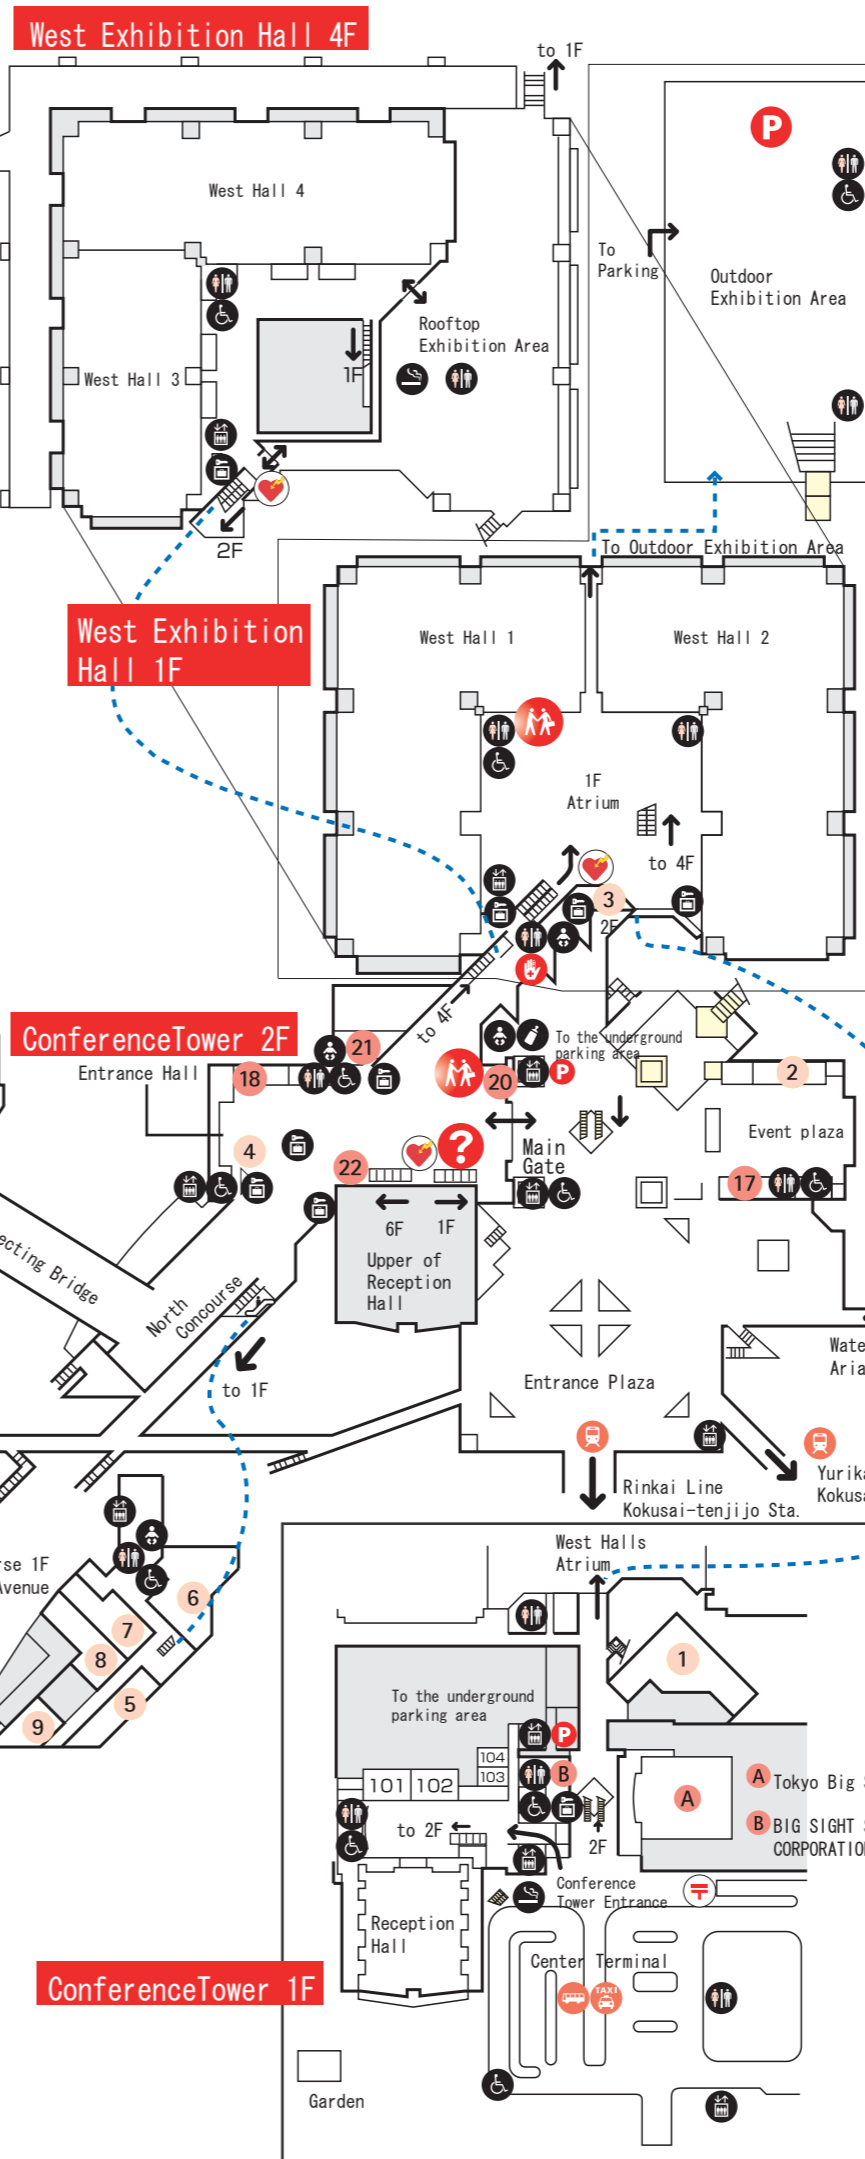

Restaurants & Café

Opening times may change in line with events.
Thank you for your understanding and cooperation.

- | | |
|----------------------------------|------------------------------------|
| 1 Cafe Restaurant NEW TOKYO | Western, Chinese and Japanese Food |
| 2 Tully's Coffee | Snacks and Drinks |
| 3 CAFÉ TERRACE ROYAL | Snacks and Drinks |
| 4 PRONTO | Snacks and Drinks |
| 5 Cafeteria Mermaid | Western and Japanese Food |
| 6 THE BIG LOUNGE | café & food |
| 7 Ramen Noodle Restaurant Daikei | Ramen Noodle |
| 8 BO | Sushi, Japanese Food. |
| 9 HIBIYA Matsumoto | Western Food |
| 10 Tendonya Top Light | Japanese Food |
| 11 Cafeteria Voir | Western and Japanese Food |
| 12 ROYAL CAFETERIA | Western Food |
| 13 UNITED KINGDOM OF CURRY | Asian Food |
| 14 HONGKONG EXPRESS Le PARC | Chinese Food |
| 15 RISTORANTE TREVI | Italian Food |

INFOMATION

The information desk provides information on the outline, events, transport facilities, lost children, things left behind and lending wheelchairs in the hall.

EAST INFOMATION (Temporary)

Depending on the event being held, staff will be made available to assist you at this information counter.

Meeting Point

- Elevator
- Escalator
- Restroom
- Accessible Facility
- Nursery
- Nursing Room
- Coin Lockers
- Smoking Area
- Mailbox
- First Aid
- AED 7spot (Automated External Defibrillator)

(As of Nov. 15, 2011)