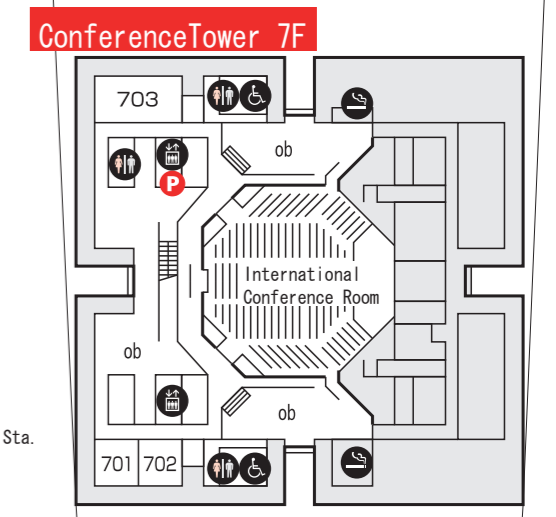

INFOMATION

The information desk provides information on the outline, events, transport facilities, lost children, things left behind and lending wheelchairs in the hall.

EAST INFOMATION (Temporary)

Depending on the event being held, staff will be made available to assist you at this information counter.

Meeting Point

- Elevator
- Escalator
- Restroom
- Accessible Facility
- Nursery
- Nursing Room
- Coin Lockers
- Smoking Area
- Mailbox
- First Aid
- AED 7spot (Automated External Defibrillator)

(As of Nov. 15, 2011)