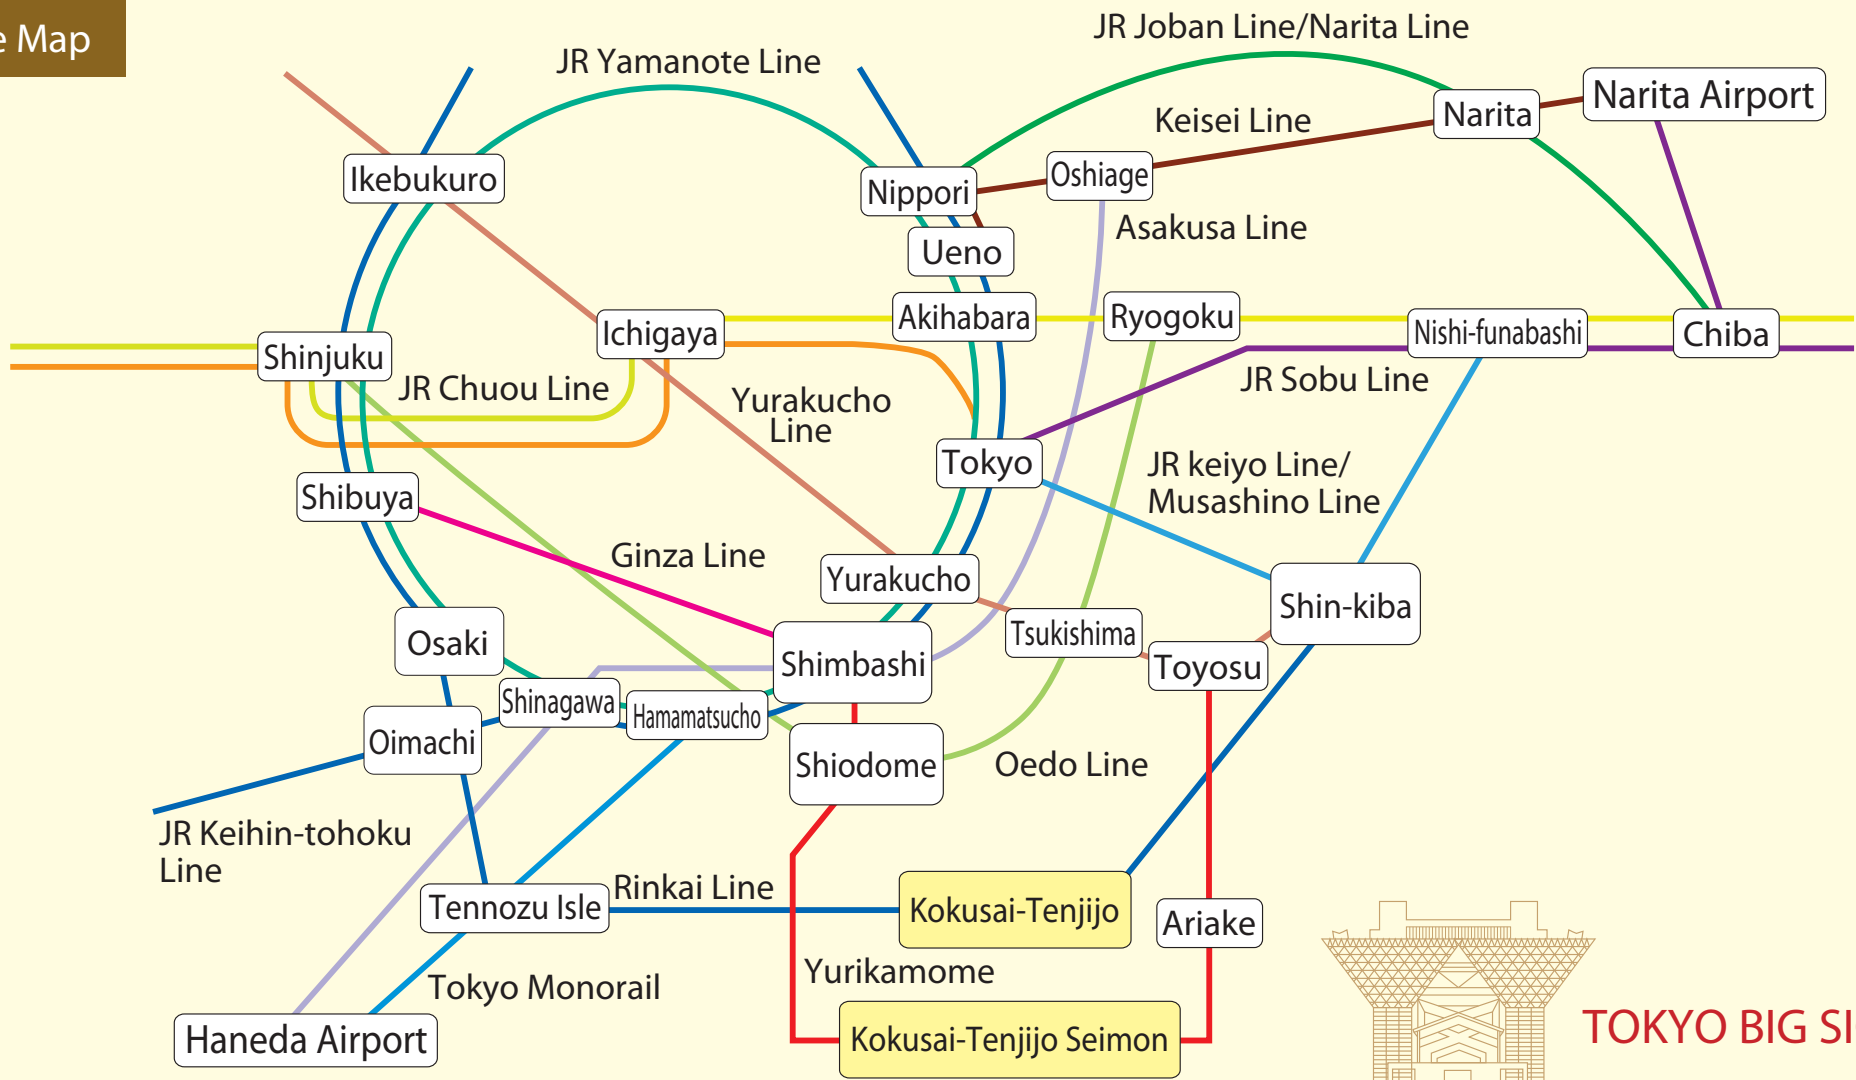

Line Map

TOKYO BIG SIGHT