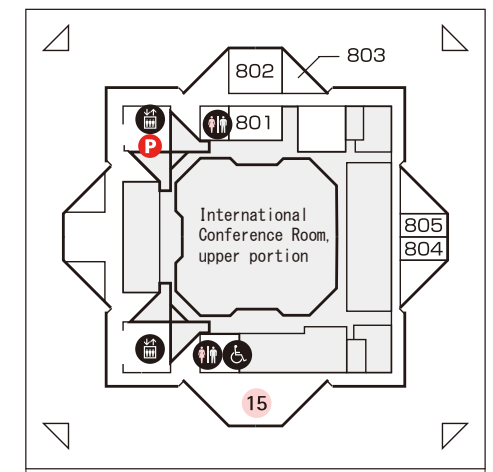

Shops & Service Facilities

Opening times may change in line with events.
Thank you for your understanding and cooperation.

- | | |
|--|---|
| 17 Seven-Eleven Convenience Store | • Elevator |
| 18 LAWSON Convenience Store | • Escalator |
| 19 FamilyMart Convenience Store | • Restroom |
| 20 ATM Yucho, Seven Bank, Mizuho Bank, Tokyo Star Bank | • Accessible Facility |
| 21 Visitor & Business Center
Copying, rental PC space, goods sale, Custody of Large Baggage, etc. | • Nursery |
| 22 SERVICES CORNER
Prepaid Cards | • Nursing Room |
| A Tokyo Big Sight Inc. | • Prayer Room |
| B BIG SIGHT SERVICES CORPORATION | • Coin Lockers |
| | • Smoking Area |
| | • Mailbox |
| | • First Aid |
| | • AED 8spot
(Automated External Defibrillator) |

INFORMATION

The information desk provides information on the outline, events, transport facilities, lost children, things left behind and lending wheelchairs in the hall.

EAST INFORMATION (Temporary)

Depending on the event being held, staff will be made available to assist you at this information counter.

Conference Tower 8F

Conference Tower 7F

Conference Tower 6F