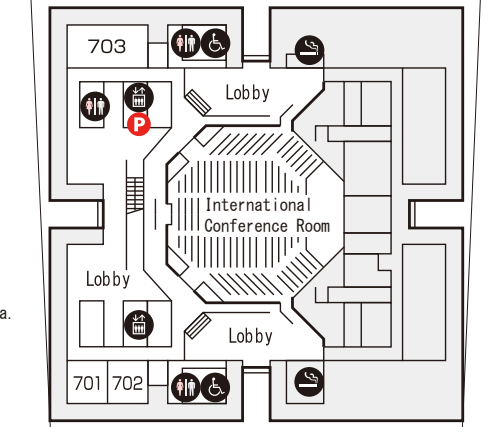

Shops & Service Facilities

Opening times may change in line with events.
Thank you for your understanding and cooperation.

- | | |
|--|---|
| 17 Seven-Eleven Convenience Store | • Elevator |
| 18 LAWSON Convenience Store | • Escalator |
| 19 FamilyMart Convenience Store | • Restroom |
| 20 ATM Yucho, Seven Bank, Mizuho Bank, Tokyo Star Bank | • Accessible Facility |
| 21 Visitor & Business Center
Copying, rental PC space, goods sale, Custody of Large Baggage, etc. | • Nursery |
| 22 SERVICES CORNER
Prepaid Cards | • Nursing Room |
| A Tokyo Big Sight Inc. | • Prayer Room |
| B BIG SIGHT SERVICES CORPORATION | • Coin Lockers |
| | • Smoking Area |
| | • Mailbox |
| | • First Aid |
| | • AED 8spot
(Automated External Defibrillator) |

INFORMATION

The information desk provides information on the outline, events, transport facilities, lost children, things left behind and lending wheelchairs in the hall.

EAST INFORMATION (Temporary)

Depending on the event being held, staff will be made available to assist you at this information counter.

Conference Tower 8F

Conference Tower 7F

Conference Tower 6F