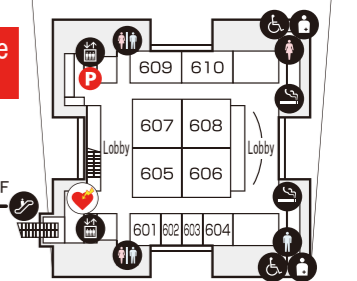

M Meeting Point

P Parking

- Elevator
- Escalator
- Restroom
- Accessible Facility
- Ostomates' Toilet
- Nursery (Diaper deck)
- Nursing Room
- Prayer Room
- Coin Lockers
- Smoking Area
- Mailbox
- First Aid
- AED (Automated External Defibrillator)

INFOMATION

The information desk provides information on the outline, events, transport facilities, lost children, things left behind and lending wheelchairs in the hall.

EAST INFOMATION (Temporary)

Depending on the event being held, staff will be made available to assist you at this information counter.

(As of April, 2019)

Conference Tower 8F

Conference Tower 7F

Conference Tower 6F

East Exhibition Hall 1F

New East Exhibition Hall 1F