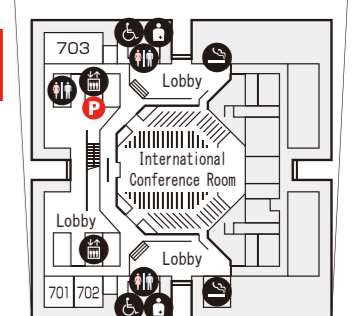

M Meeting Point

P Parking

- Elevator
- Escalator
- Restroom
- Accessible Facility
- Ostomates' Toilet
- Nursery (Diaper deck)
- Nursing Room
- Prayer Room
- Coin Lockers
- Smoking Area
- Mailbox
- First Aid
- AED (Automated External Defibrillator)

INFOMATION

The information desk provides information on the outline, events, transport facilities, lost children, things left behind and lending wheelchairs in the hall.

EAST INFOMATION (Temporary)

Depending on the event being held, staff will be made available to assist you at this information counter.

(As of April, 2019)

Conference Tower 8F

Conference Tower 7F

Conference Tower 6F

East Exhibition Hall 1F

New East Exhibition Hall 1F