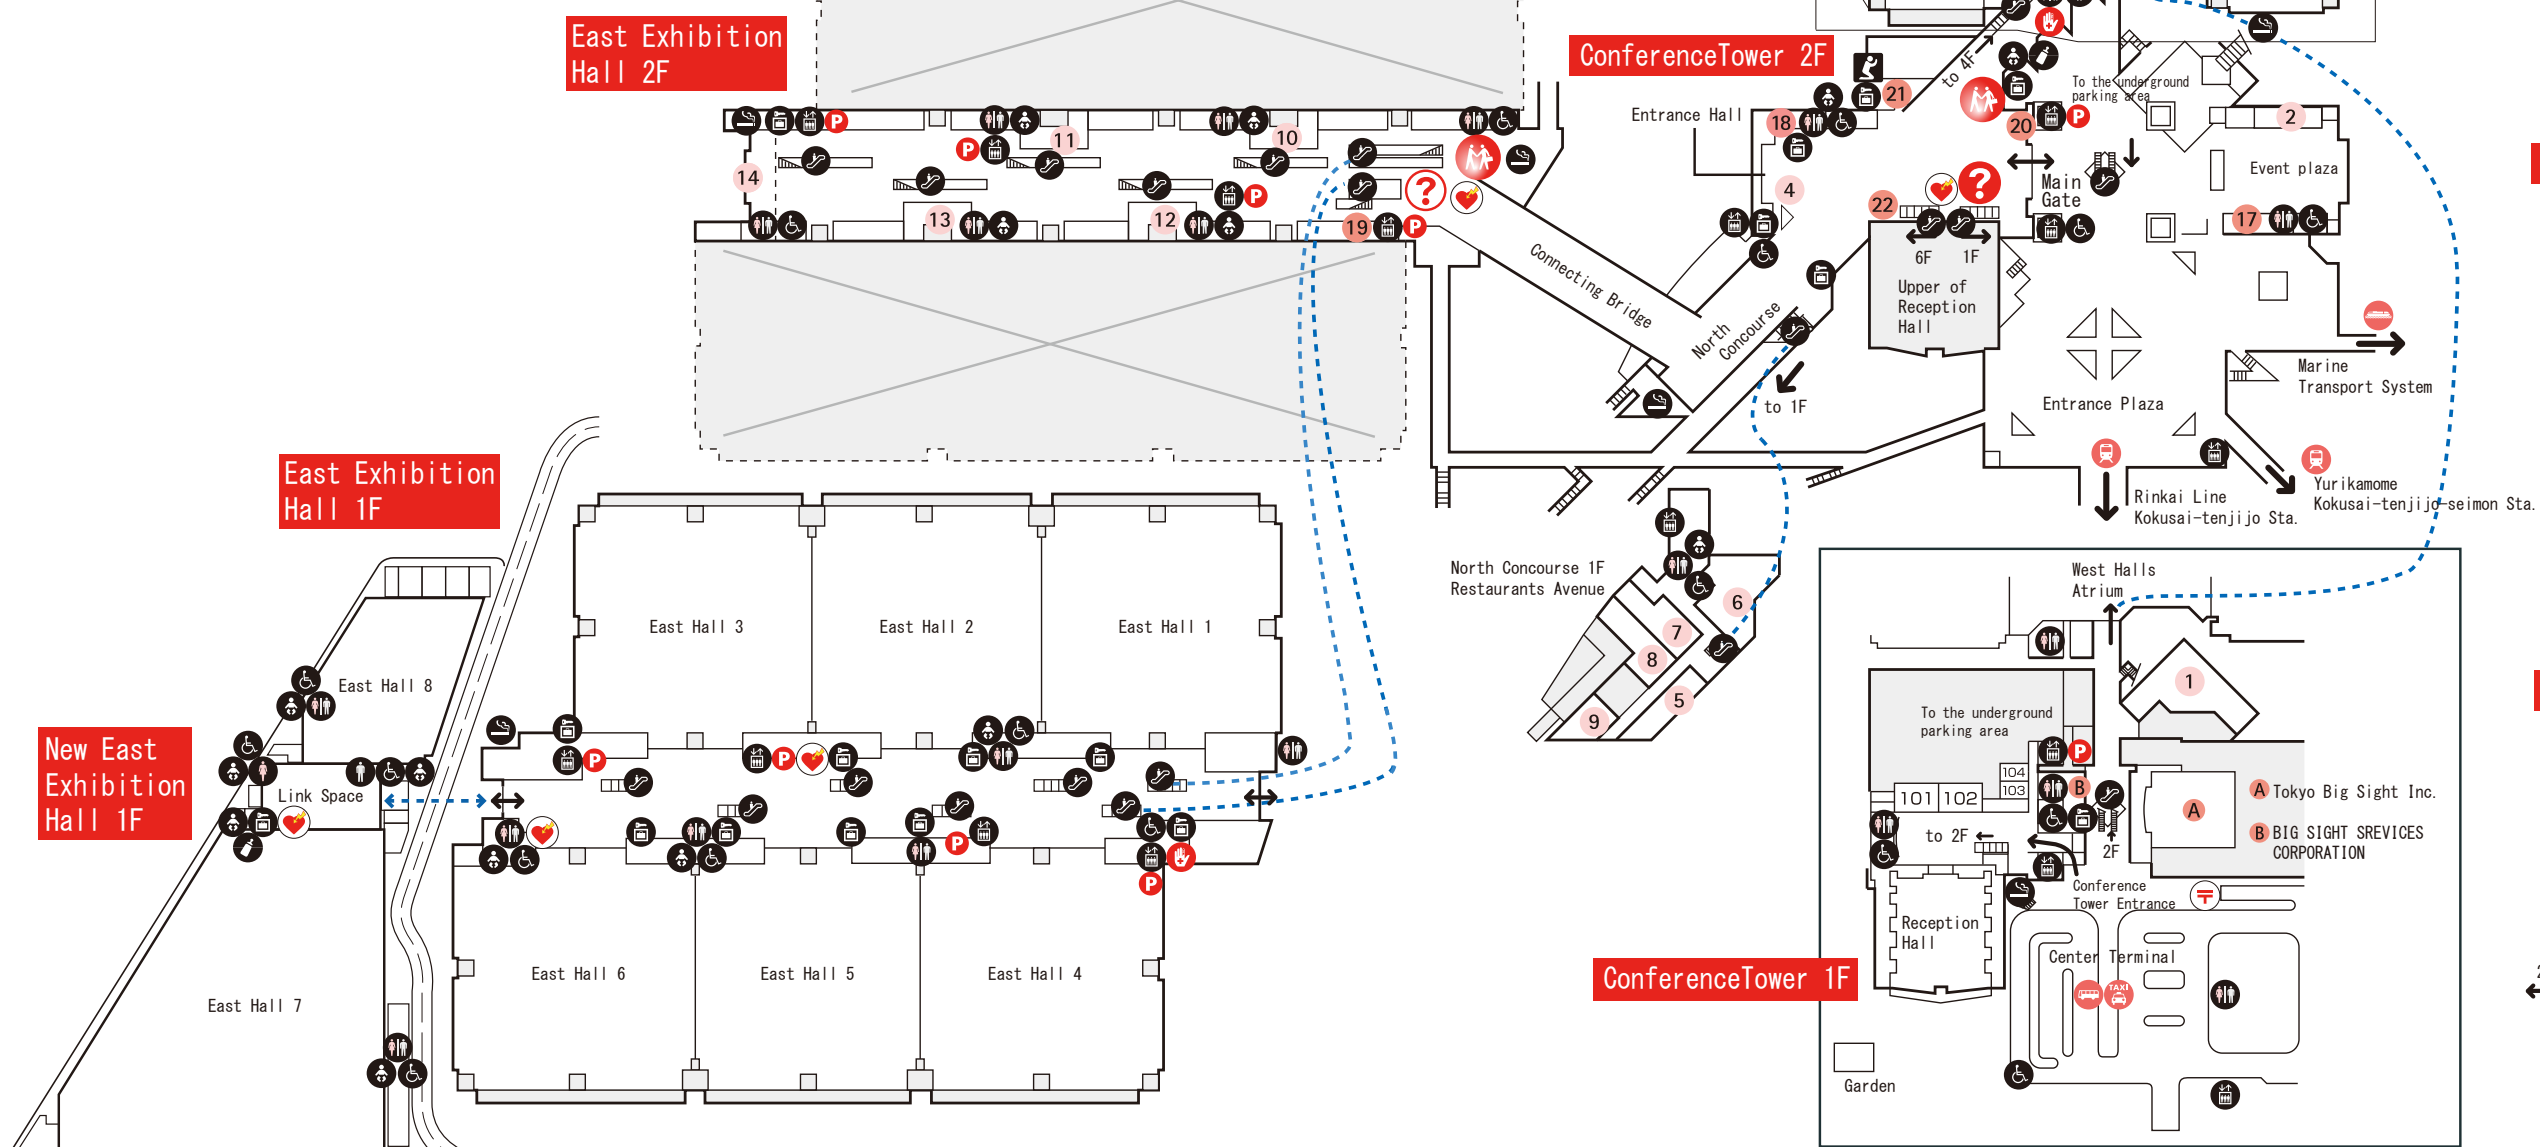

Shops & Service Facilities

Opening times may change in line with events.
Thank you for your understanding and cooperation.

- | | |
|--|---|
| 17 Seven-Eleven Convenience Store | • Elevator |
| 18 LAWSON Convenience Store | • Escalator |
| 19 FamilyMart Convenience Store | • Restroom |
| 20 ATM Yucho, Seven Bank, Mizuho Bank, Tokyo Star Bank | • Accessible Facility |
| 21 Visitor & Business Center
Copying, rental PC space, goods sale, Custody of Large Baggage, etc. | • Nursery |
| 22 SERVICES CORNER
Prepaid Cards | • Nursing Room |
| A Tokyo Big Sight Inc. | • Prayer Room |
| B BIG SIGHT SERVICES CORPORATION | • Coin Lockers |
| | • Smoking Area |
| | • Mailbox |
| | • First Aid |
| | • AED 8spot
(Automated External Defibrillator) |

INFORMATION

The information desk provides information on the outline, events, transport facilities, lost children, things left behind and lending wheelchairs in the hall.

EAST INFORMATION (Temporary)

Depending on the event being held, staff will be made available to assist you at this information counter.

Conference Tower 8F

Conference Tower 7F

Conference Tower 6F