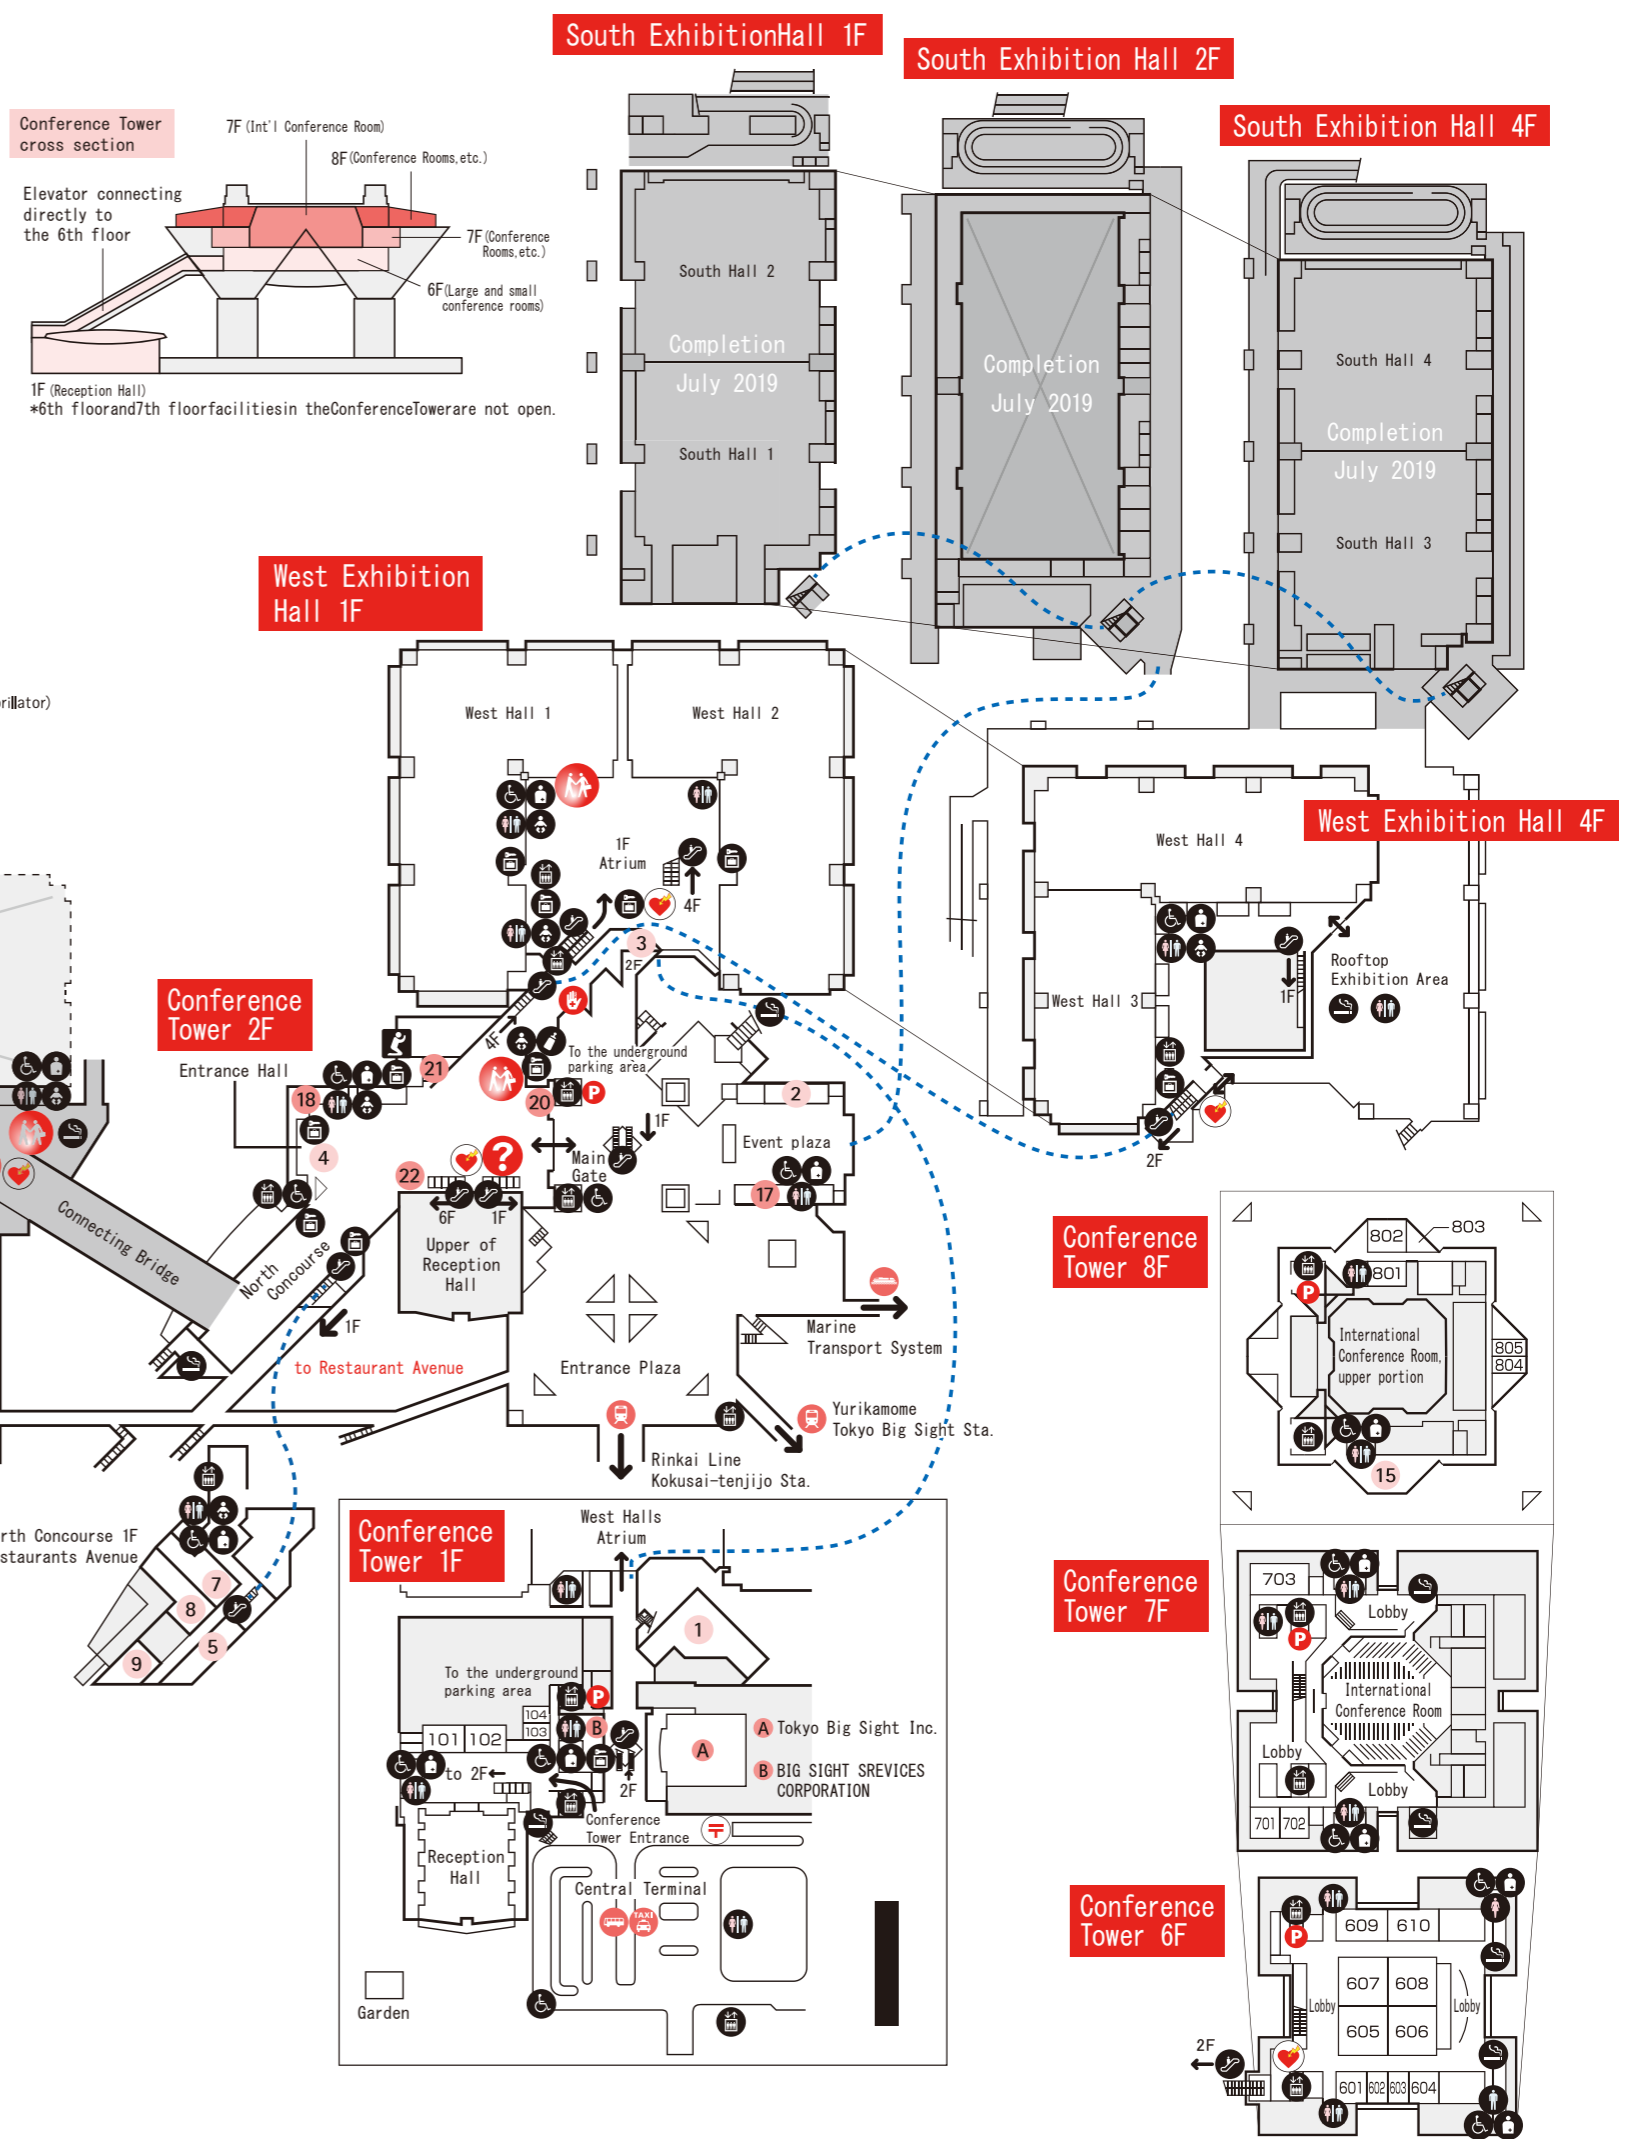

Shops & Service Facilities

Opening times may change in line with events.
Thank you for your understanding and cooperation.

- | |
|--|
| 17 Seven-Eleven Convenience Store |
| 18 LAWSON Convenience Store |
| 19 |
| 20 ATM Yucho, Seven Bank, Mizuho Bank, Tokyo Star Bank |
| 21 Visitor & Business Center
Copying, rental PC space, Custody of Large Baggage, etc. |
| 22 SERVICES CORNER
Prepaid Cards, goods sale |
| A Tokyo Big Sight Inc. |
| B BIG SIGHT SERVICES CORPORATION |

M Meeting Point

P Parking

- Elevator
- Escalator
- Restroom
- Accessible Facility
- Ostomates' Toilet
- Nursery (Diaper deck)
- Nursing Room
- Prayer Room
- Coin Lockers
- Smoking Area
- Mailbox
- First Aid
- AED (Automated External Defibrillator)

INFOMATION

The information desk provides information on the outline, events, transport facilities, lost children, things left behind and lending wheelchairs in the hall.

EAST INFOMATION (Temporary)

Depending on the event being held, staff will be made available to assist you at this information counter.

(As of April, 2019)

Conference Tower 8F

Conference Tower 7F

Conference Tower 6F

East Exhibition Hall 1F

New East Exhibition Hall 1F