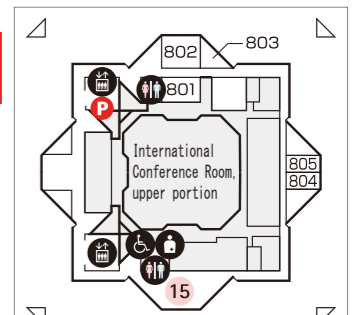

M Meeting Point

P Parking

- Elevator
- Escalator
- Restroom
- Accessible Facility
- Ostomates' Toilet
- Nursery (Diaper deck)
- Nursing Room
- Prayer Room
- Coin Lockers
- Smoking Area
- Mailbox
- First Aid
- AED (Automated External Defibrillator)

INFOMATION

The information desk provides information on the outline, events, transport facilities, lost children, things left behind and lending wheelchairs in the hall.

EAST INFOMATION (Temporary)

Depending on the event being held, staff will be made available to assist you at this information counter.

(As of April, 2019)

Conference Tower 8F

Conference Tower 7F

Conference Tower 6F

East Exhibition Hall 1F

New East Exhibition Hall 1F