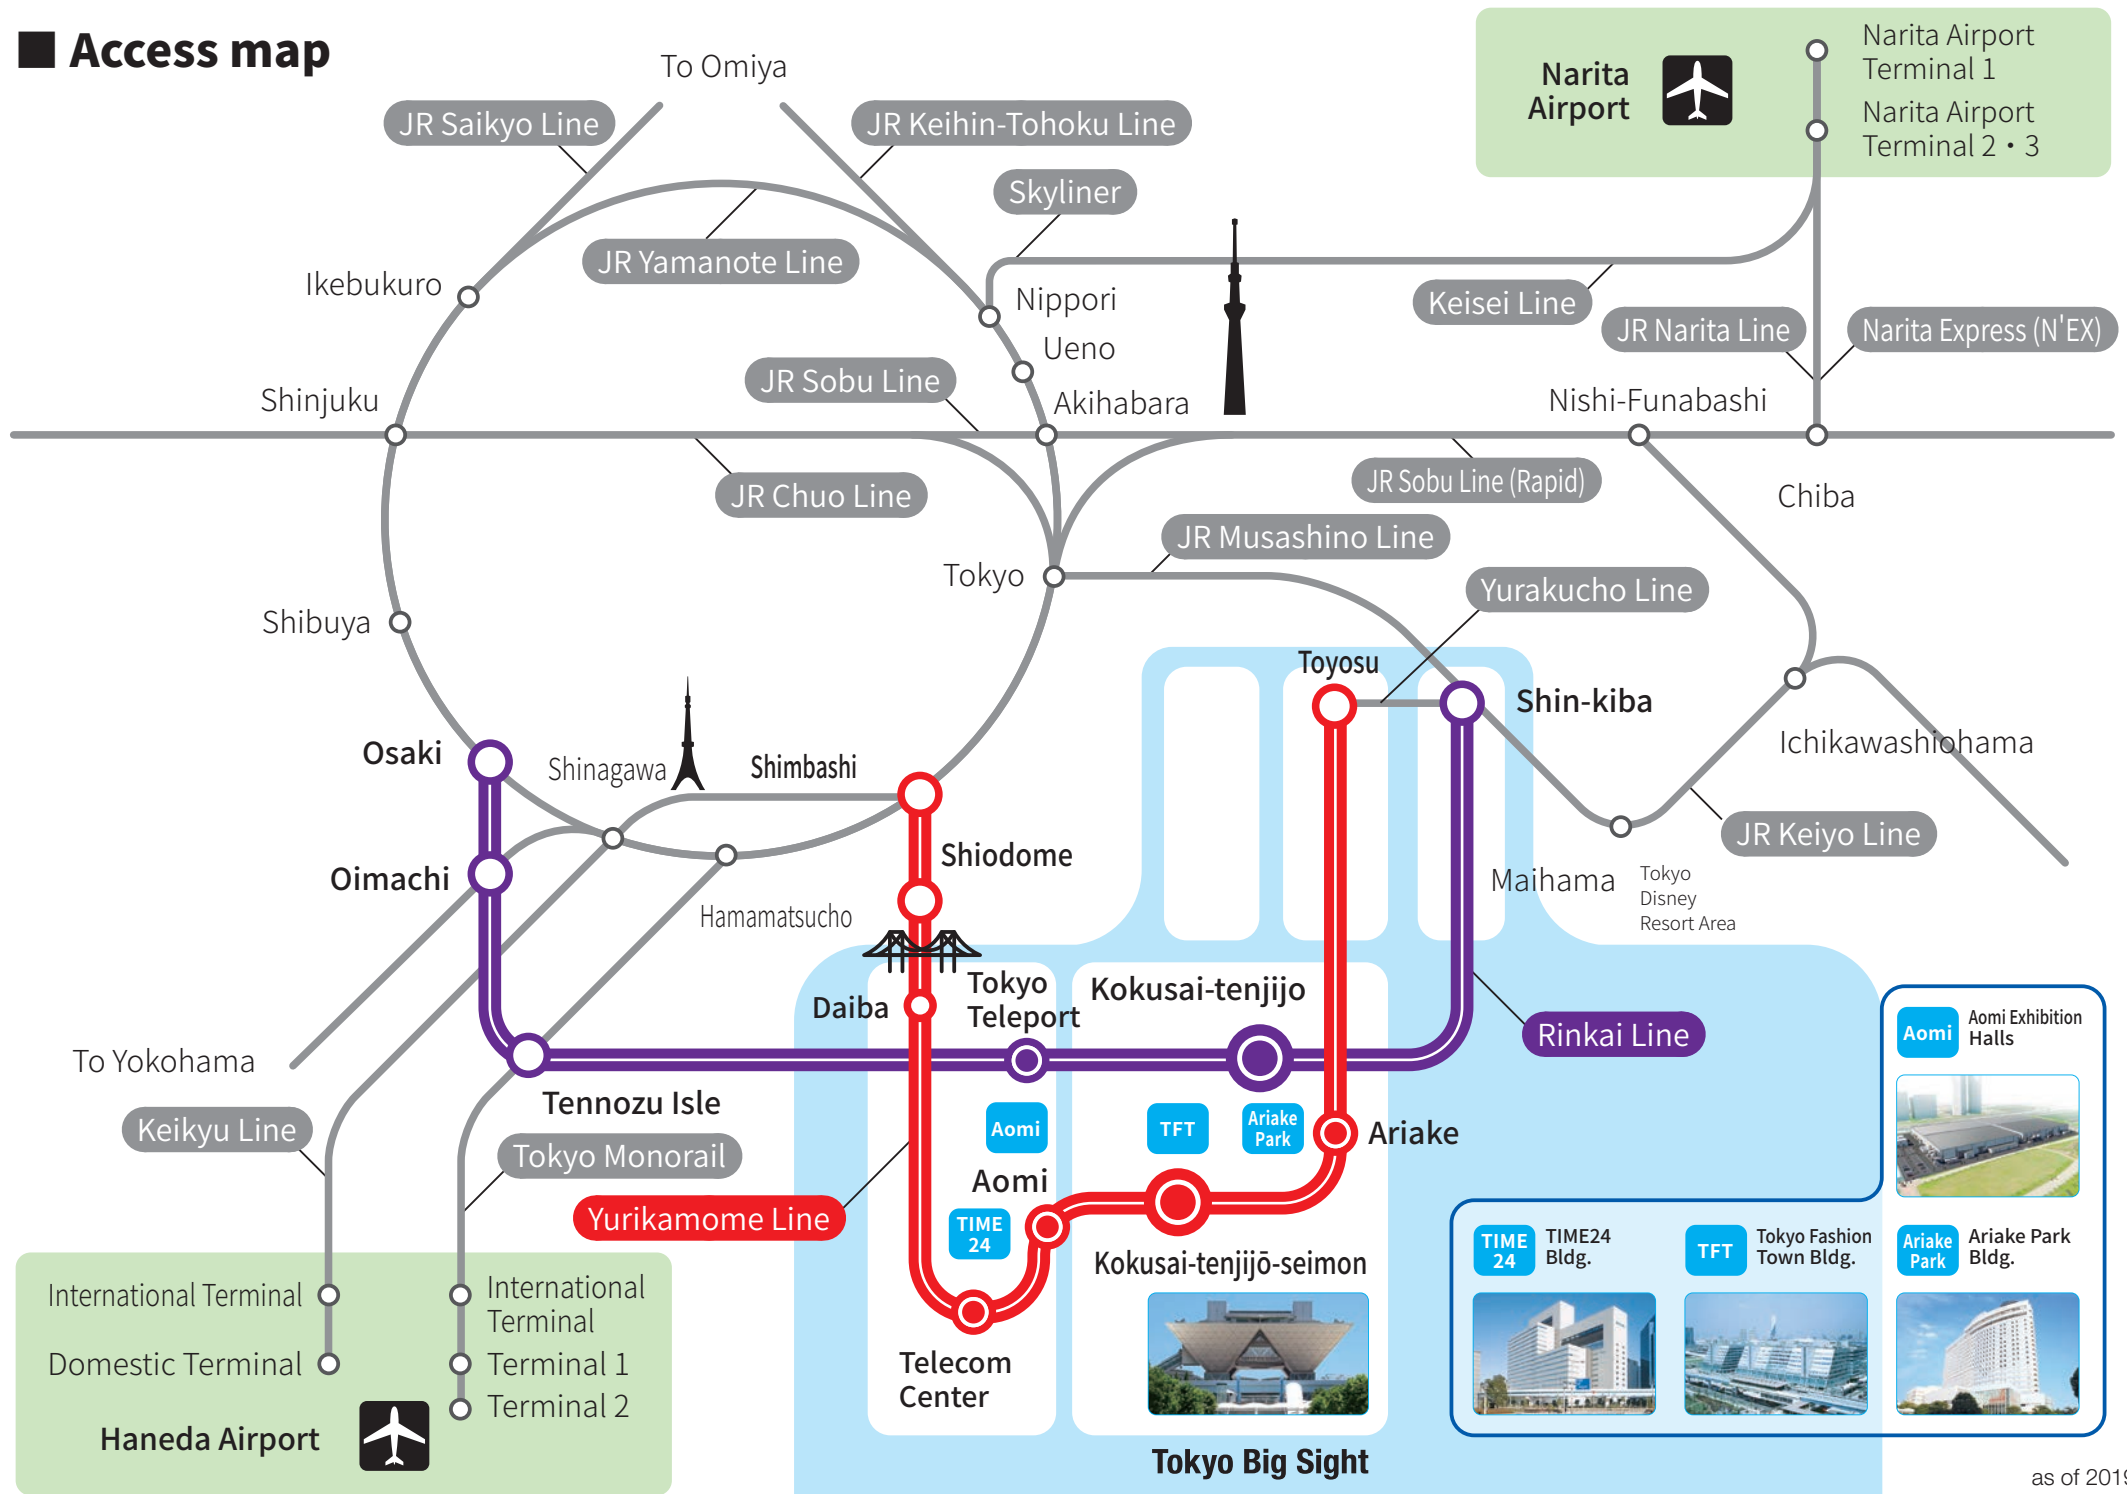

Access map

Aomi	Aomi Exhibition Halls	
TIME 24	TIME24 Bldg.	
TFT	Tokyo Fashion Town Bldg.	
Ariake Park	Ariake Park Bldg.	