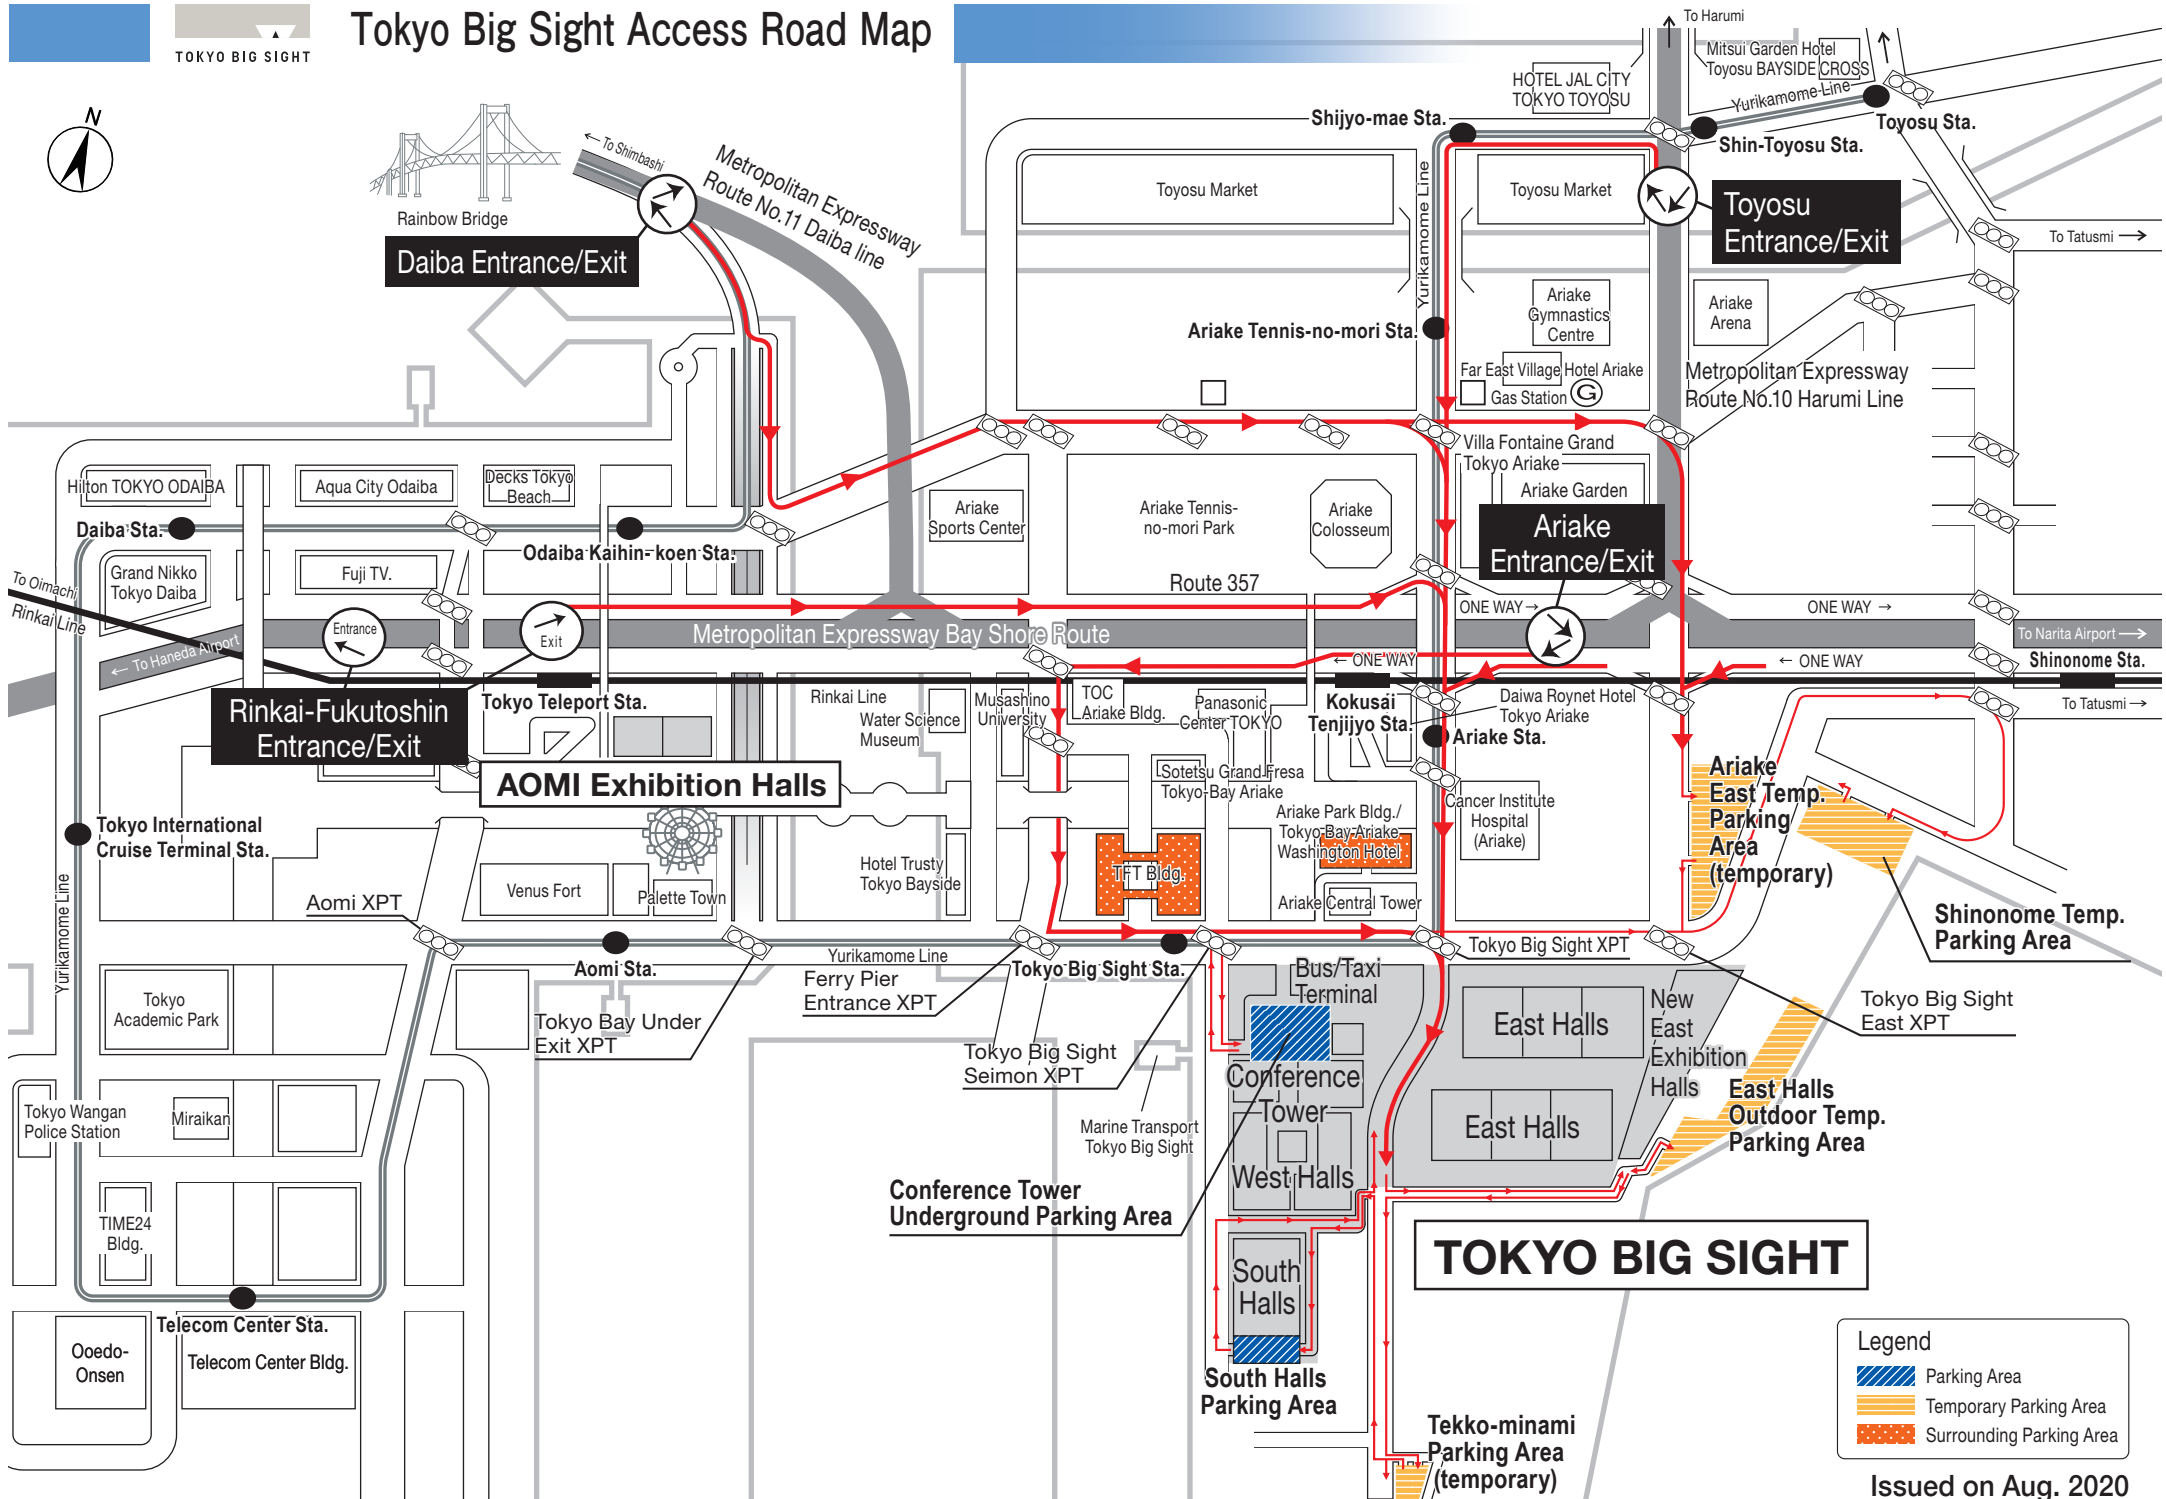

Tokyo Big Sight Access Road Map

TOKYO BIG SIGHT

Daiba Entrance/Exit

TOKYO BIG SIGHT

Legend

- Parking Area
- Temporary Parking Area
- Surrounding Parking Area

Issued on Aug. 2020