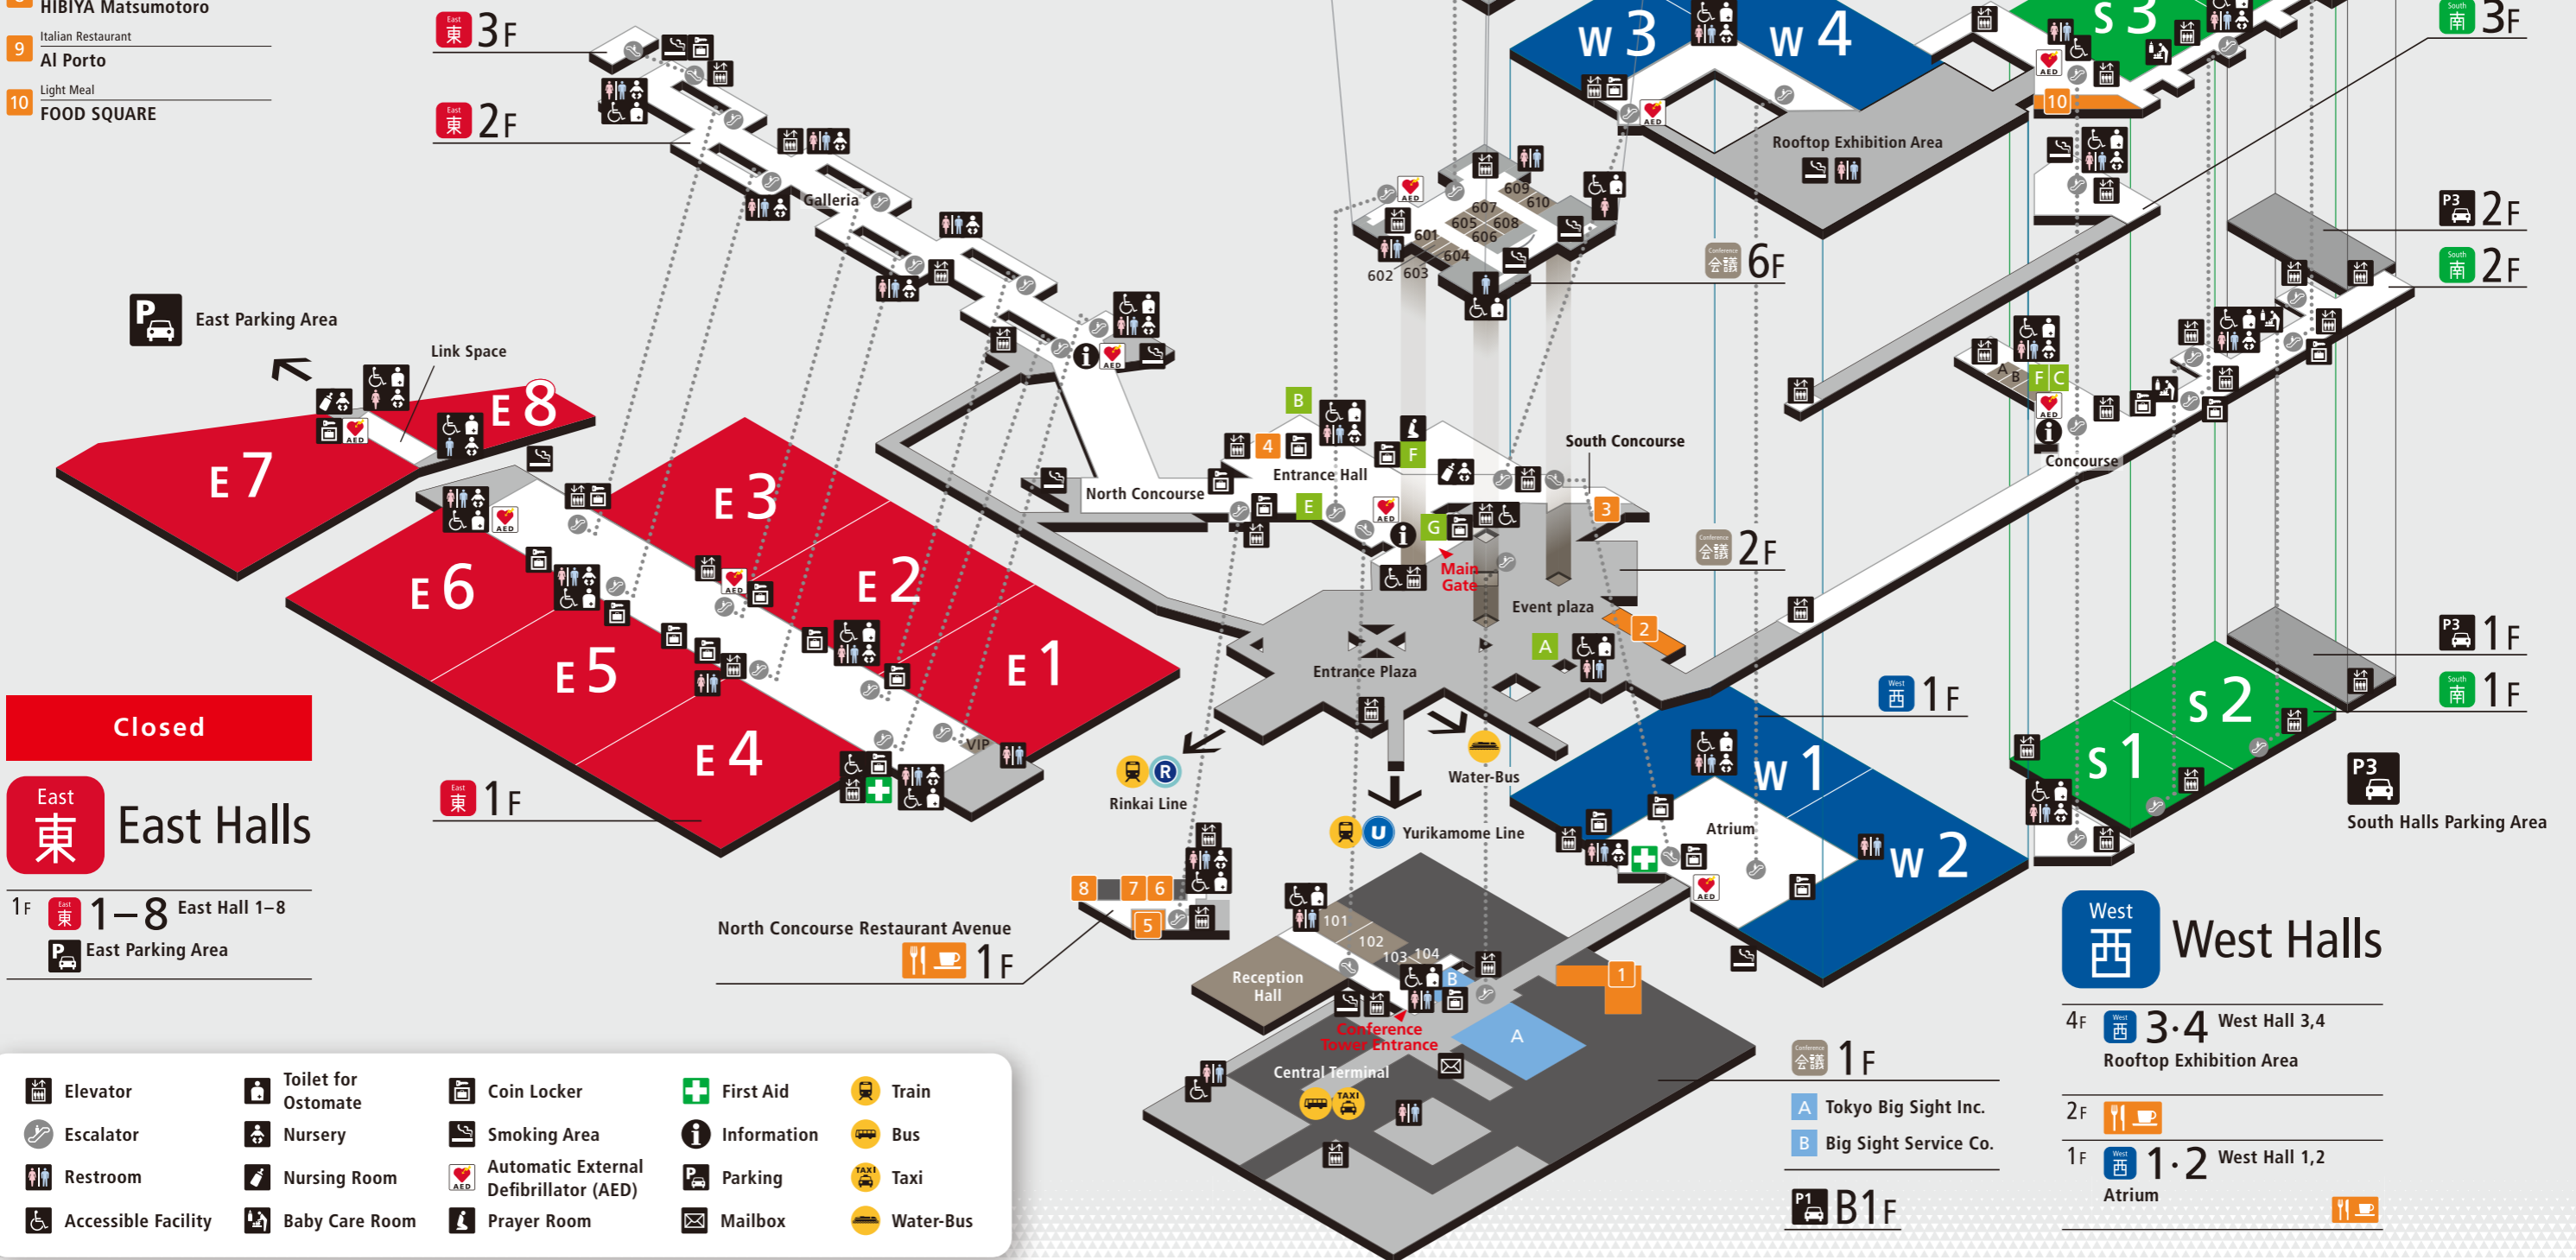

Cash Service

- G ATM

Conference Tower

- 8F Conference Rooms 801-805
- 7F Int'l Conference Hall
Conference Rooms 701-703
- 6F Conference Rooms 601-610
- 2F Entrance Hall
Entrance Plaza
- 1F Reception Hall
Conference Rooms 101-104
- B1F Conference Tower Parking Area

South Halls

- 4F South Hall 3,4
- South Halls Parking Area
- 2F South Hall 1,2 Entrance
Connecting Passage
- South Halls Parking Area
- 1F South Hall 1,2
- South Halls Parking Area

Closed

East Halls

- 1F East Hall 1-8
- East Parking Area

- | | | | | |
|---------------------|---------------------|--|-------------|-----------|
| Elevator | Toilet for Ostomate | Coin Locker | First Aid | Train |
| Escalator | Nursery | Smoking Area | Information | Bus |
| Restroom | Nursing Room | Automatic External Defibrillator (AED) | Parking | Taxi |
| Accessible Facility | Baby Care Room | Prayer Room | Mailbox | Water-Bus |

West Halls

- 4F West Hall 3,4
- Rooftop Exhibition Area
- 2F
- 1F West Hall 1,2
- Atrium