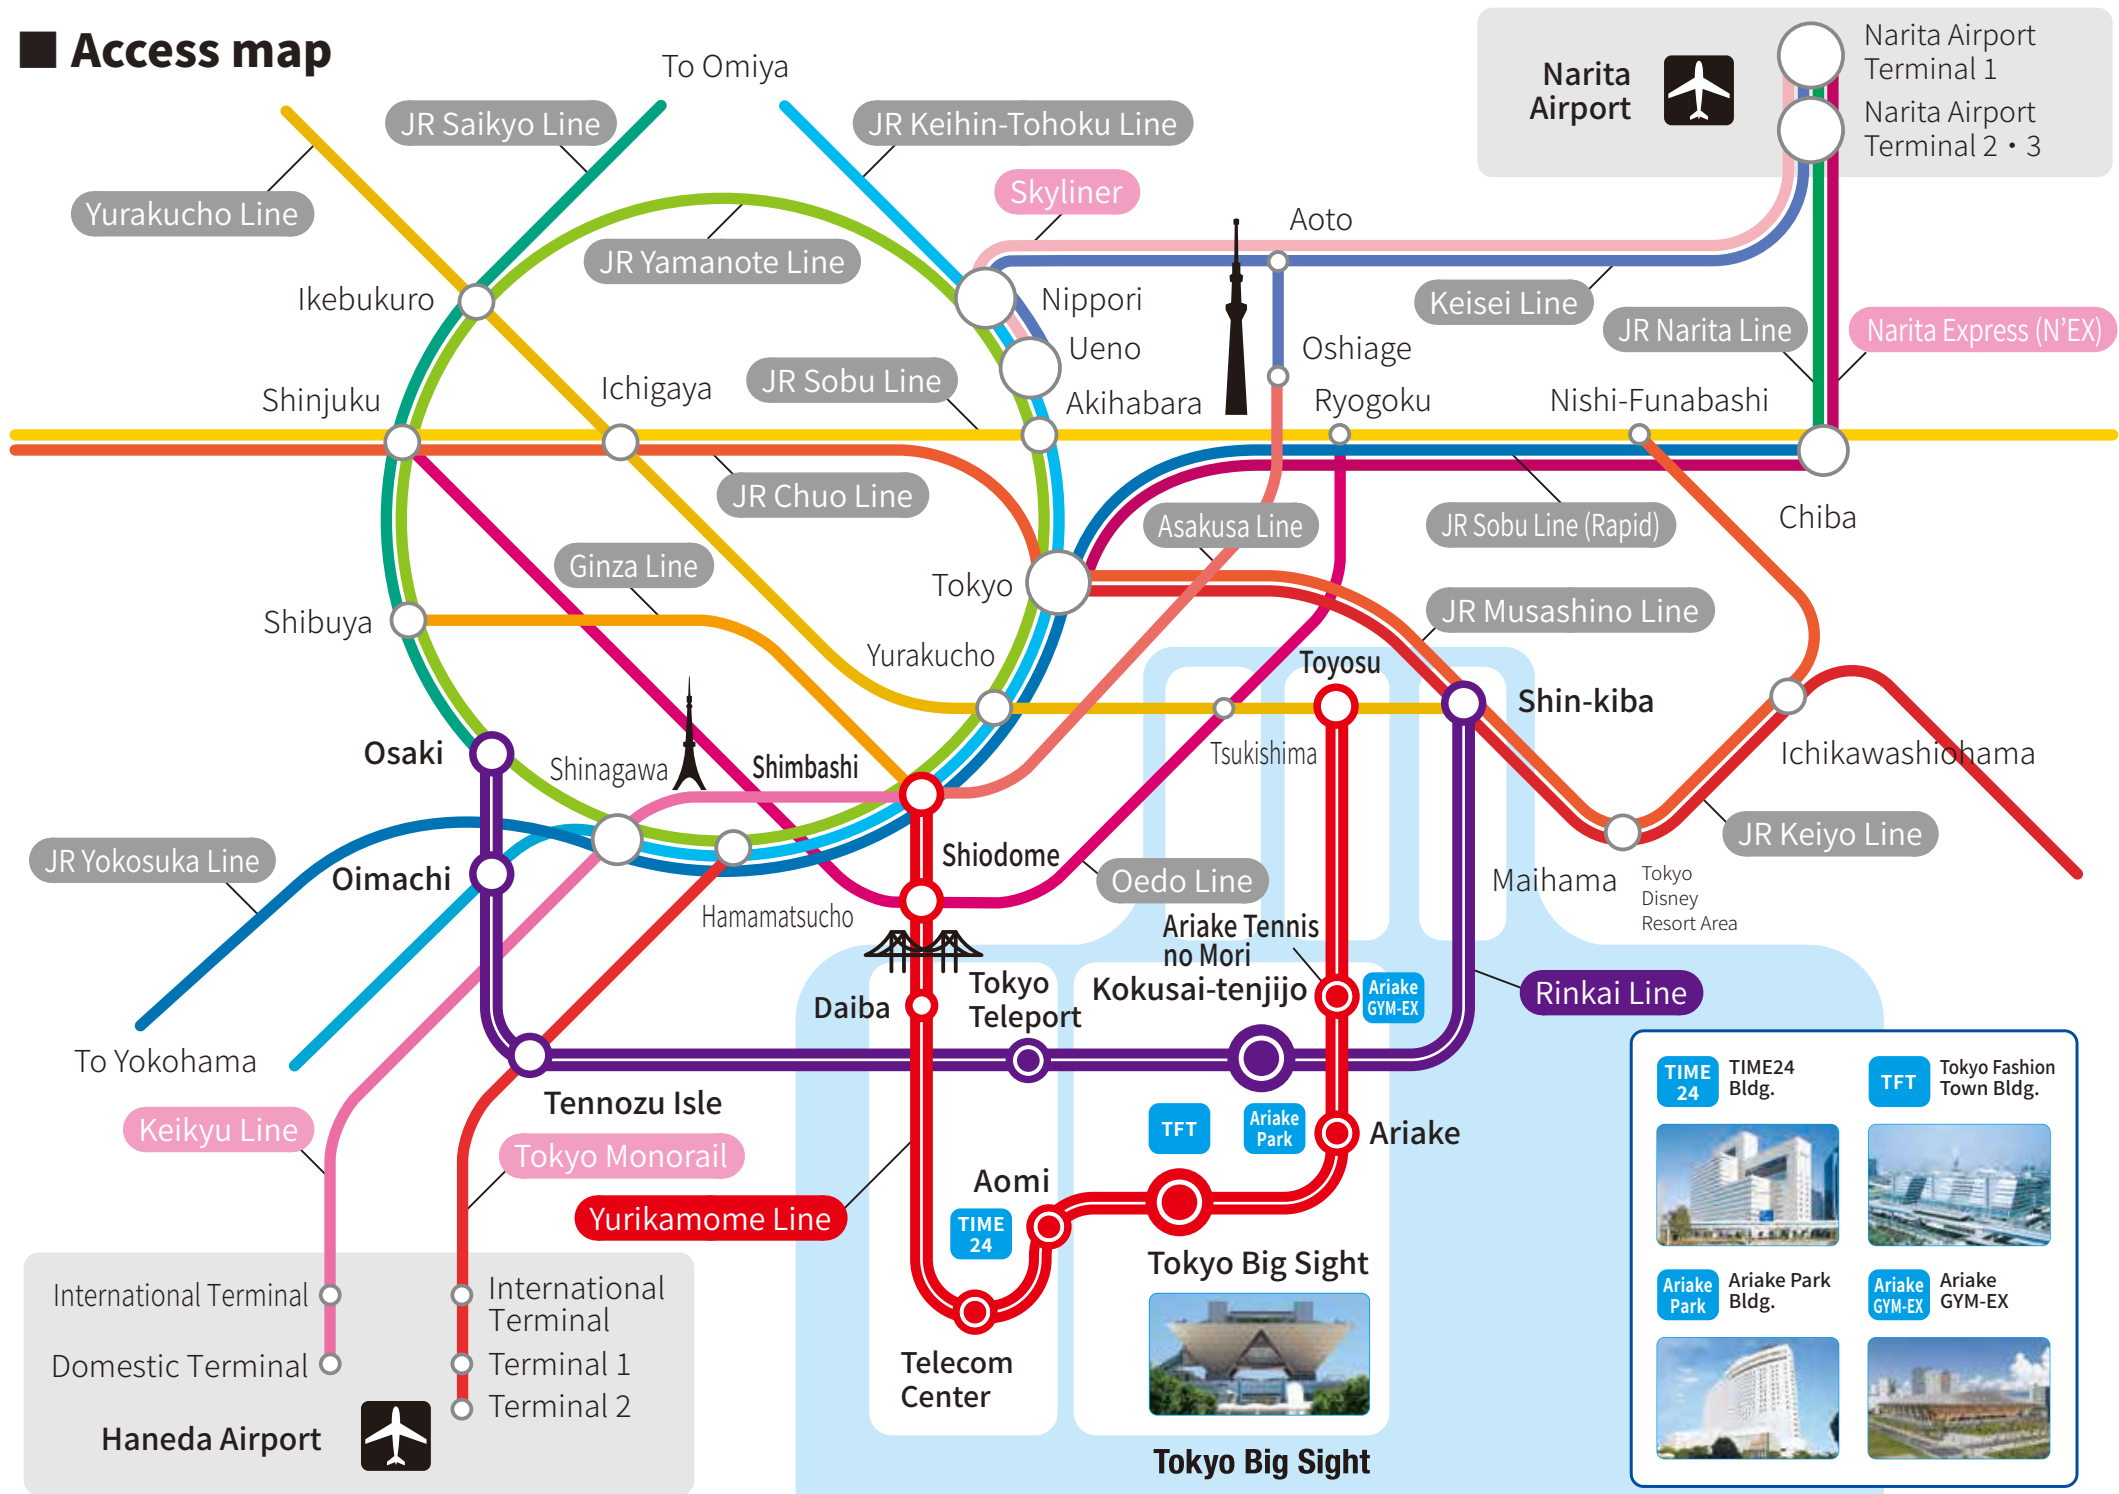

# Access map

|   |  |
|---|--|
| <b>TIME 24</b><br>TIME24 Bldg.          | <b>TFT</b><br>Tokyo Fashion Town Bldg. |
| <b>Ariake Park</b><br>Ariake Park Bldg. | <b>Ariake GYM-EX</b><br>Ariake GYM-EX  |