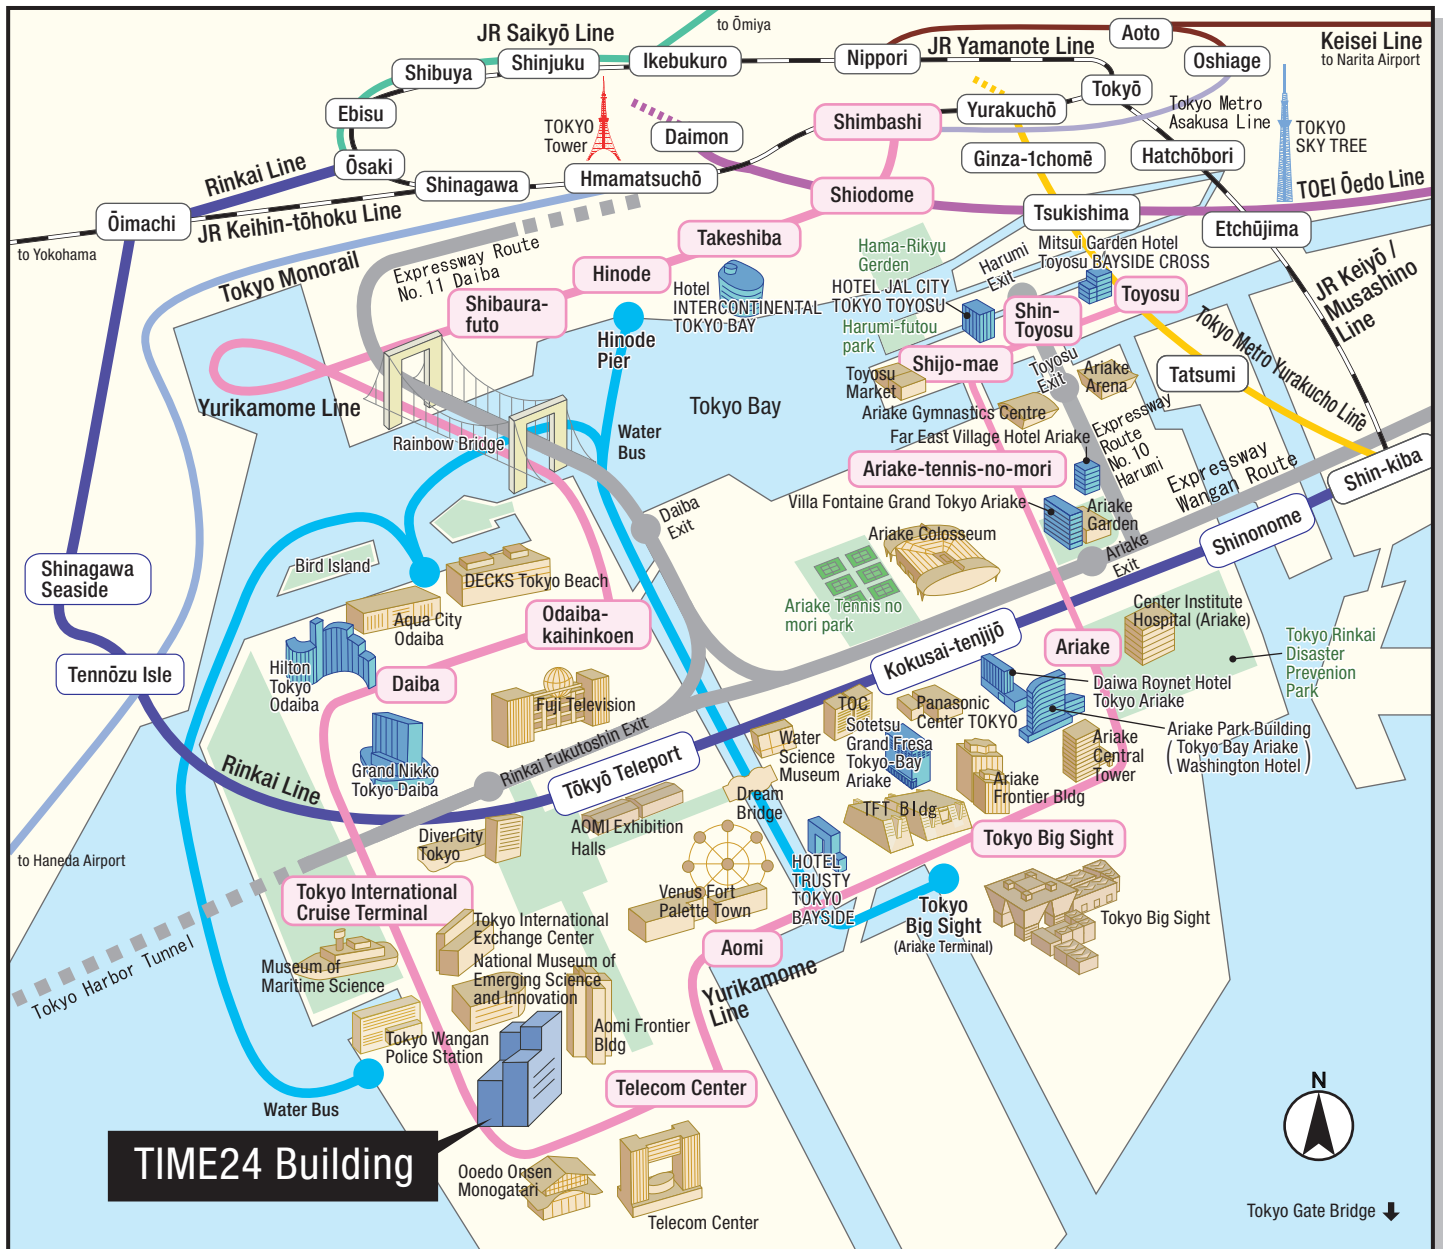

● Access to TIME24 Building ( : Hotels)

 **Yurikamome**

 **Rinkai line**

* Direct service at Osaki to JR Saikyo Line
 Kokusai-Tenjijo Sta. → JR Shibuya Sta. (approx. 18 minutes), JR Shinjuku Sta. (approx. 23minutes)
 JR Omiya Sta. (approx. 53 minutes)

 **Bus**

 **Car**