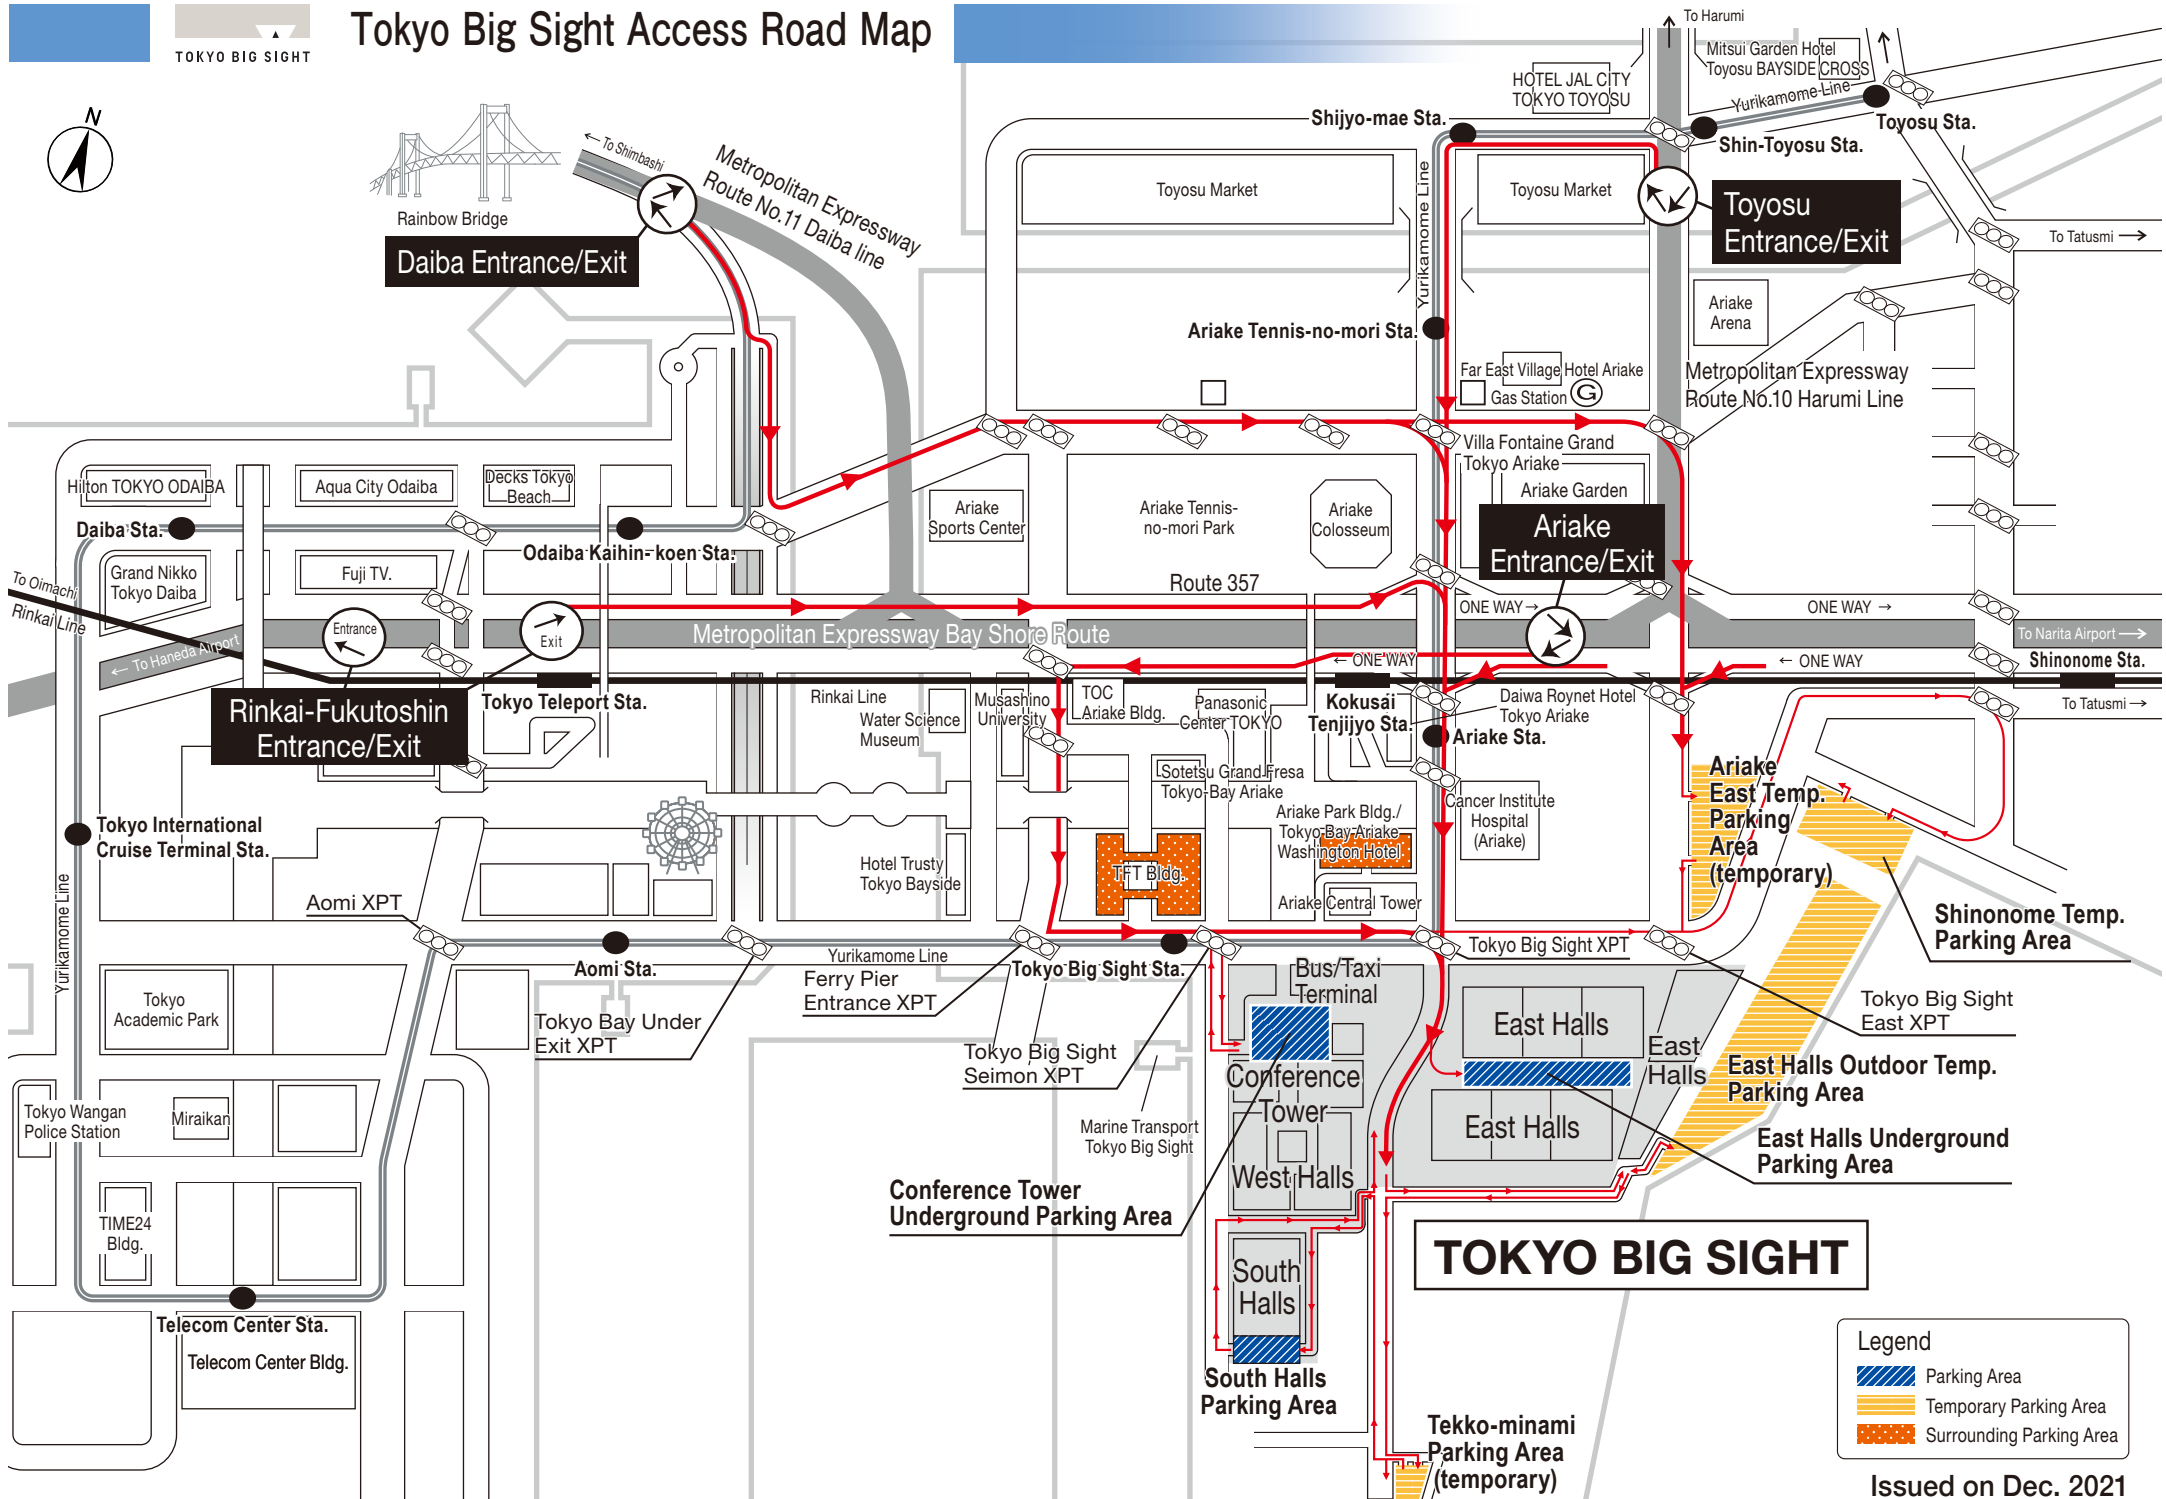

Tokyo Big Sight Access Road Map

TOKYO BIG SIGHT

Daiba Entrance/Exit

Legend	
	Parking Area
	Temporary Parking Area
	Surrounding Parking Area

Issued on Dec. 2021