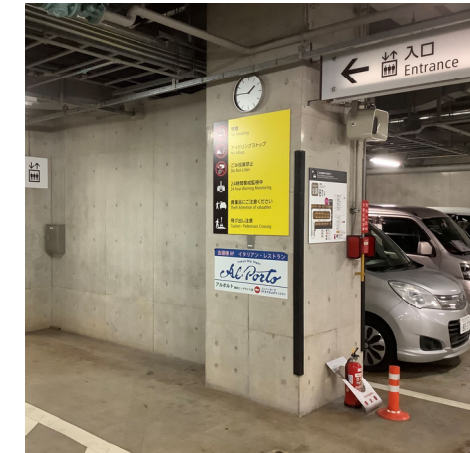

How to get to the Entrance Hall from Conference Tower Underground Parking Area

① Use the elevator near the parking space for wheelchair users

④ There are two elevators

⑤ East, West, and South Halls → 2F
Conference Tower → Each Floor

② Cross the orange plank to avoid the gap

⑥ Get off on the 2F, and turn left

③ Go to the end of the hallway, and turn right

⑦ Here is the entrance hall
Directions for each halls are as follows