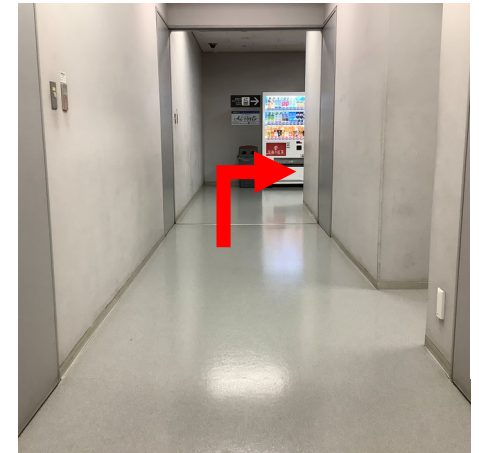

How to get to the Entrance Hall from Conference Tower Underground Parking Area

① Use the elevator near the parking space for wheelchair users

④ There are two elevators

⑤ East, West, and South Halls → 2F
Conference Tower → Each Floor

② Cross the orange plank to avoid the gap

⑥ Get off on the 2F, and turn left

③ Go to the end of the hallway, and turn right

⑦ Here is the entrance hall
Directions for each halls are as follows