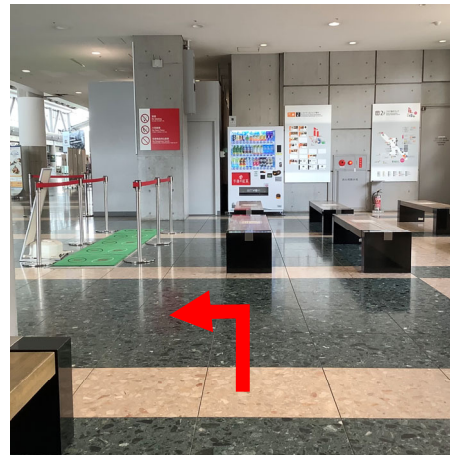

How to get to the Entrance Hall from Conference Tower Underground Parking Area

① Use the elevator near the parking space for wheelchair users

④ There are two elevators

⑤ East, West, and South Halls → 2F
Conference Tower → Each Floor

② Cross the orange plank to avoid the gap

⑥ Get off on the 2F, and turn left

③ Go to the end of the hallway, and turn right

⑦ Here is the entrance hall
Directions for each halls are as follows