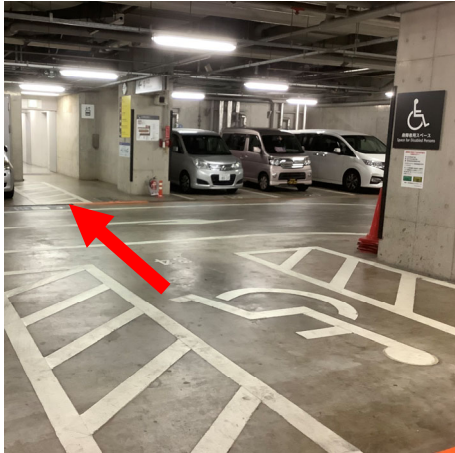

How to get to the Entrance Hall from Conference Tower Underground Parking Area

① Use the elevator near the parking space for wheelchair users

④ There are two elevators

⑤ East, West, and South Halls → 2F
Conference Tower → Each Floor

② Cross the orange plank to avoid the gap

⑥ Get off on the 2F, and turn left

③ Go to the end of the hallway, and turn right

⑦ Here is the entrance hall
Directions for each halls are as follows