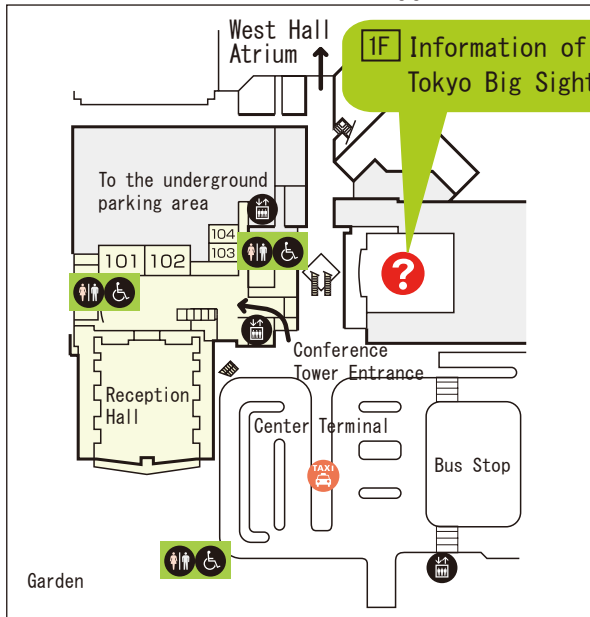

Conference Tower 1F