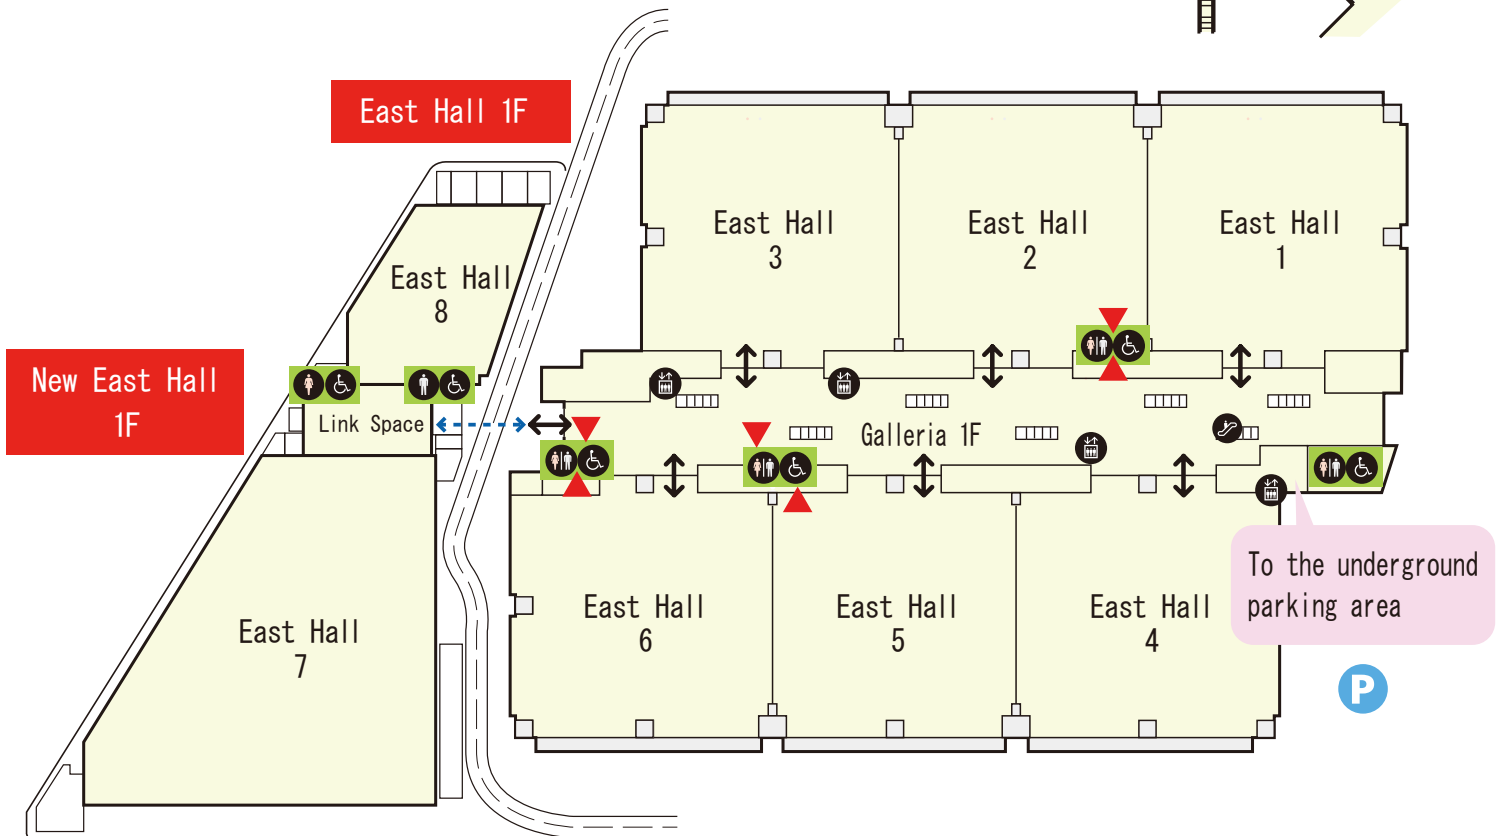

## East Hall

- ※ Open during exhibitions.
- ※ Entrance of each Hall is 1F.  
(They will change depend on the exhibitions.)

↔	Entrance		Restroom (※)
	Elevator	(※)	Accessible facility
	Escalator (※)	▲ ▼	Direction of Entrance

## West Hall

※ Open during exhibitions.

- ↔ Entrance
- ⬆️ Elevator
- ⬆️ Escalator (※)
- ♿️ Restroom (※)
- (※) Accessible facility
- ◀️▶️ Direction of Entrance

## South Hall

※ Open during exhibitions.

	Entrance
	Elevator
	Escalator (※)
	Restroom (※)
	(※) Accessible facility

(As of December 2021)