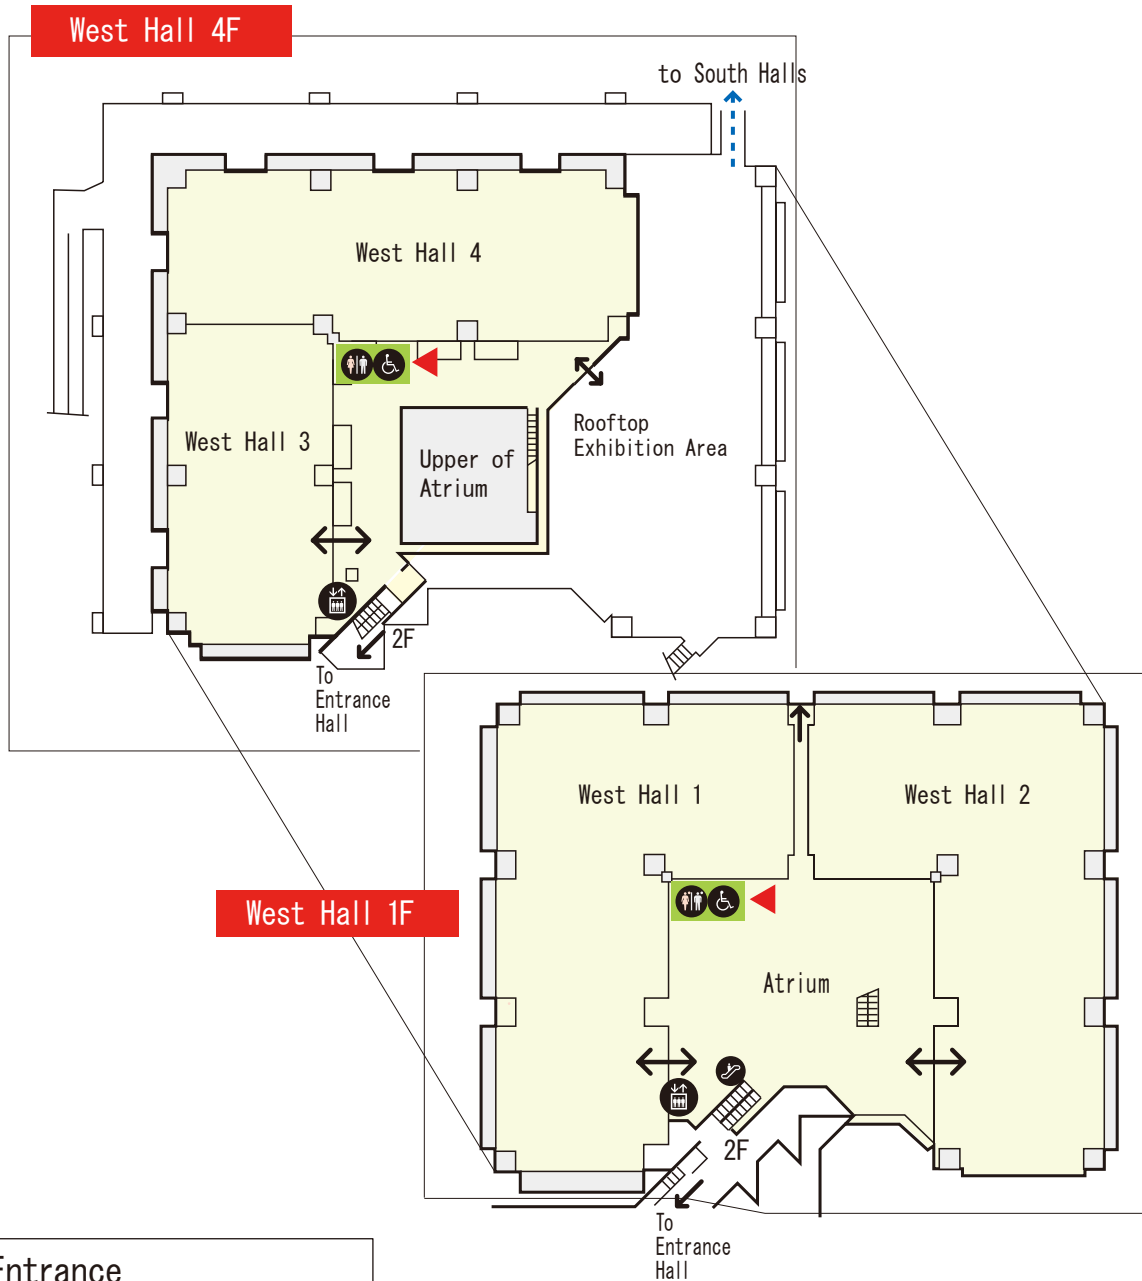

## East Hall

- ※ Open during exhibitions.
- ※ Entrance of each Hall is 1F.  
(They will change depend on the exhibitions.)

↔	Entrance		Restroom (※)
	Elevator	(※)	Accessible facility
	Escalator (※)	▲ ▼	Direction of Entrance

## West Hall

※ Open during exhibitions.

- ↔ Entrance
- ⬆️ Elevator
- ⬆️ Escalator (※)
- ♿️ Restroom (※)
- (※) Accessible facility
- ◀️▶️ Direction of Entrance

## South Hall

※ Open during exhibitions.

	Entrance
	Elevator
	Escalator (※)
	Restroom (※)
	(※) Accessible facility

(As of December 2021)