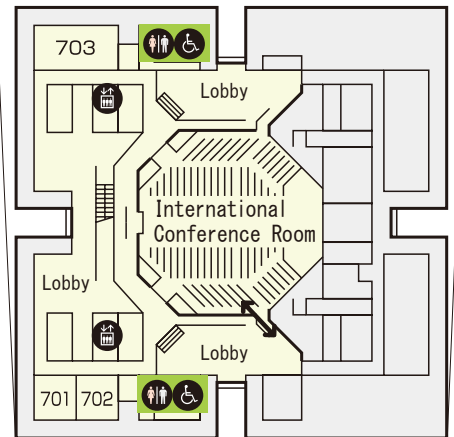

Conference Tower 7F