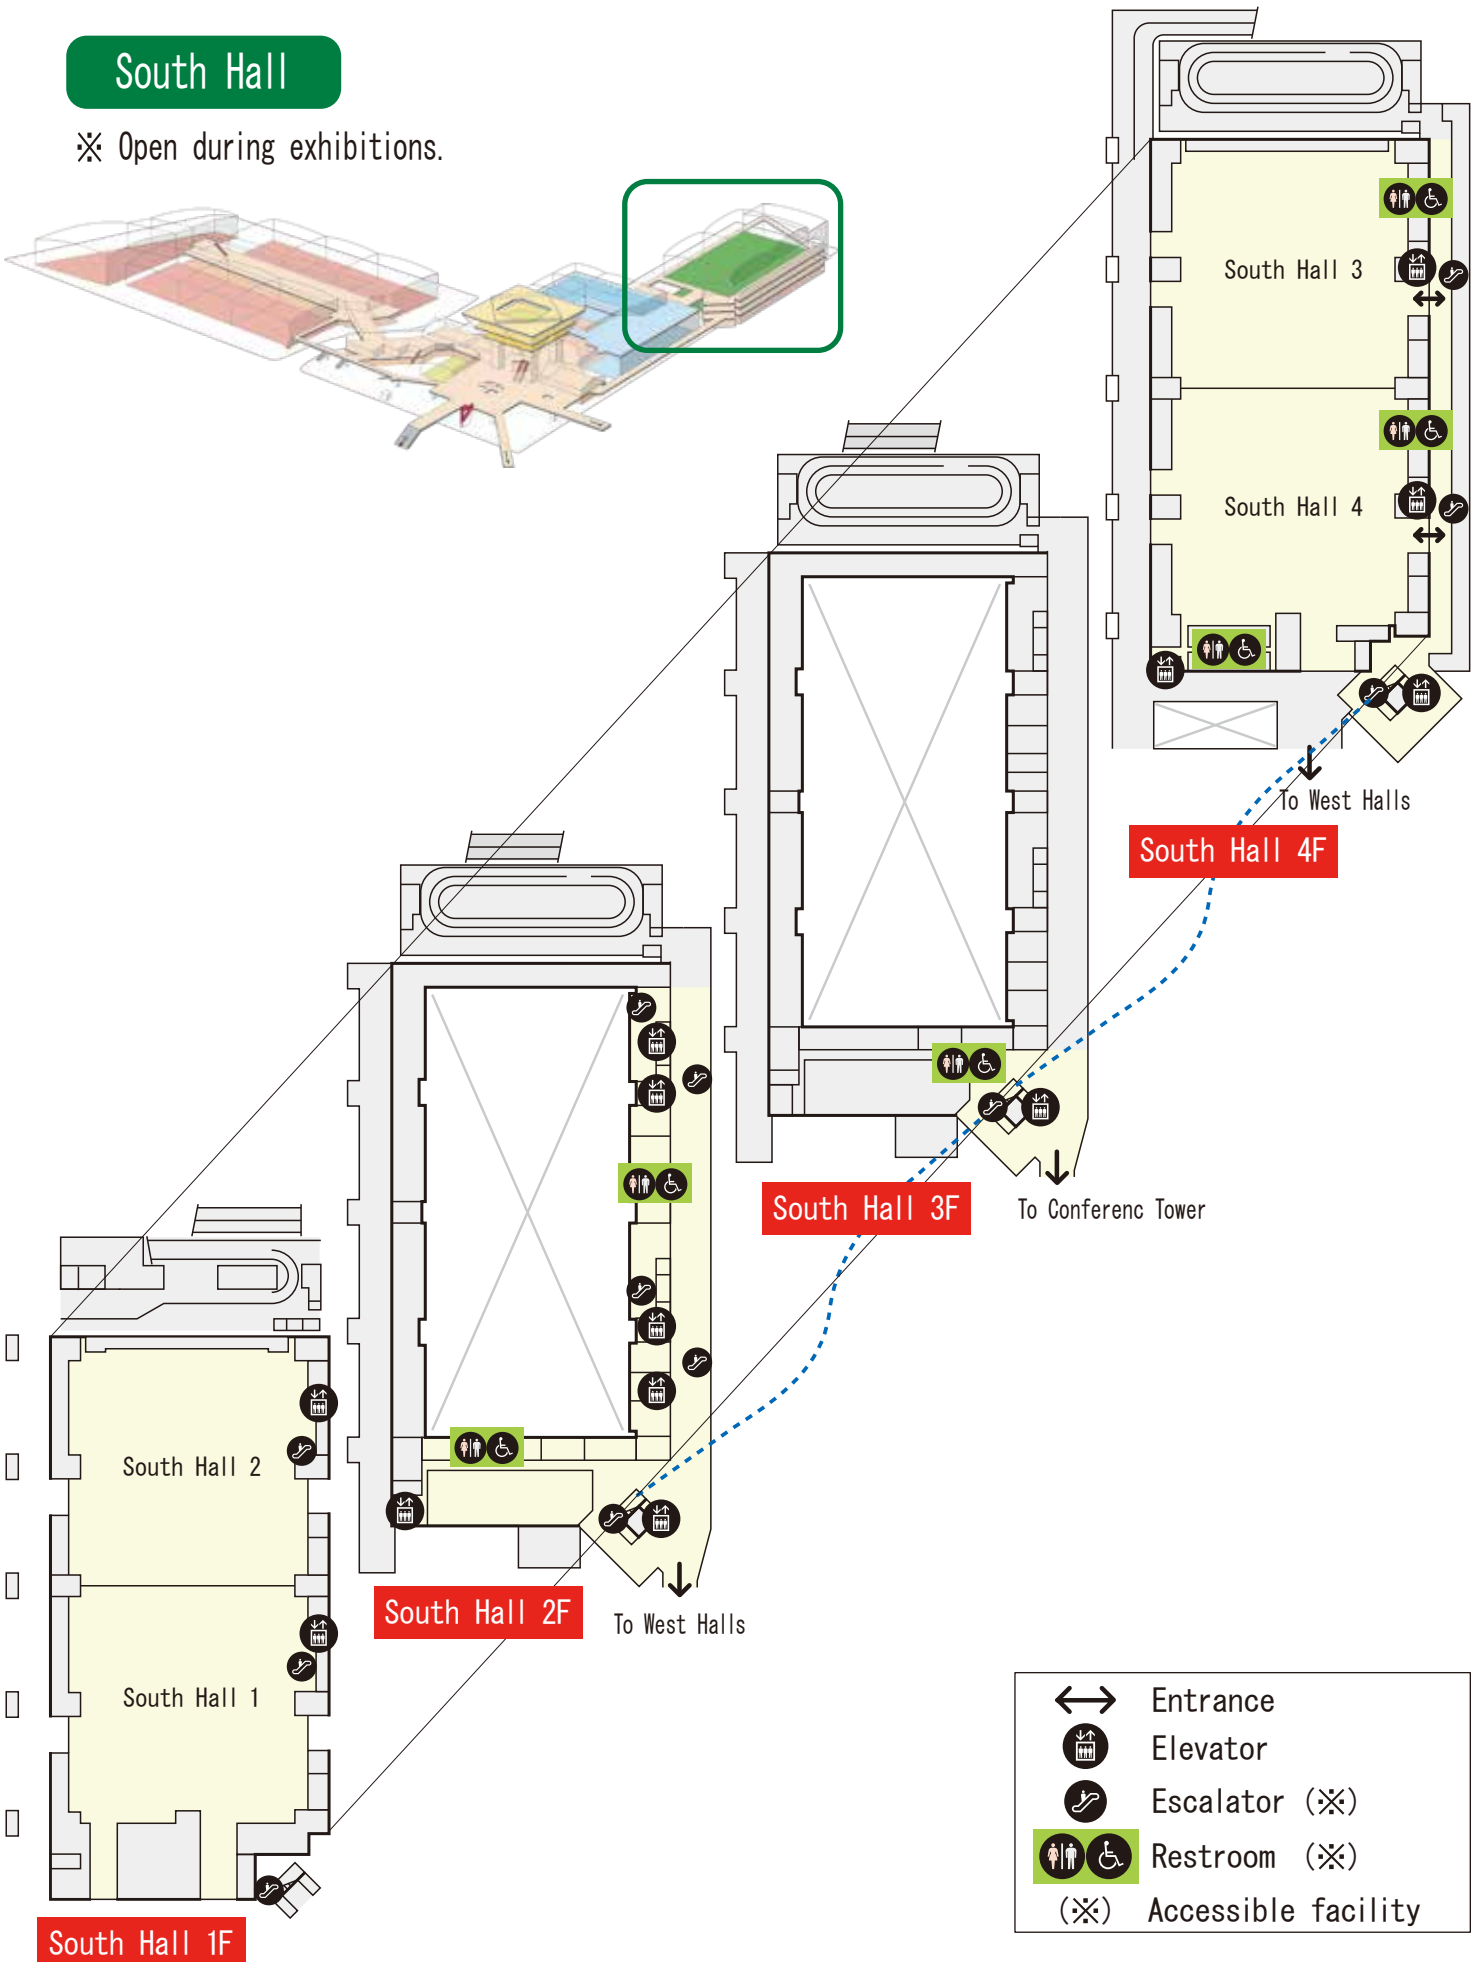

## East Hall

- ※ Open during exhibitions.
- ※ Entrance of each Hall is 1F.  
(They will change depend on the exhibitions.)

↔	Entrance		Restroom (※)
	Elevator	(※)	Accessible facility
	Escalator (※)	▲ ▼	Direction of Entrance

## West Hall

※ Open during exhibitions.

- ↔ Entrance
- ⬆️ Elevator
- ⬆️ Escalator (※)
- ♿️ Restroom (※)
- (※) Accessible facility
- ◀️▶️ Direction of Entrance

## South Hall

※ Open during exhibitions.

	Entrance
	Elevator
	Escalator (※)
	Restroom (※)
	(※) Accessible facility

(As of December 2021)