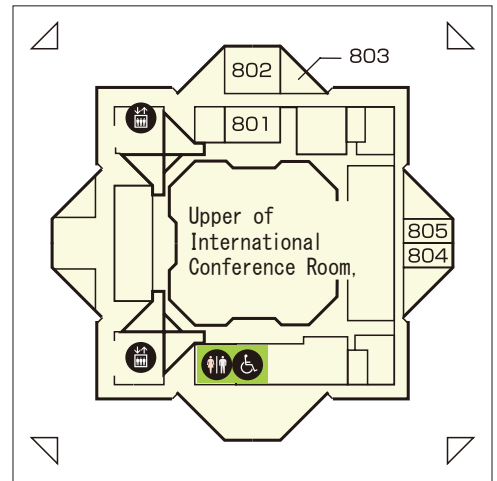

Conference Tower 8F