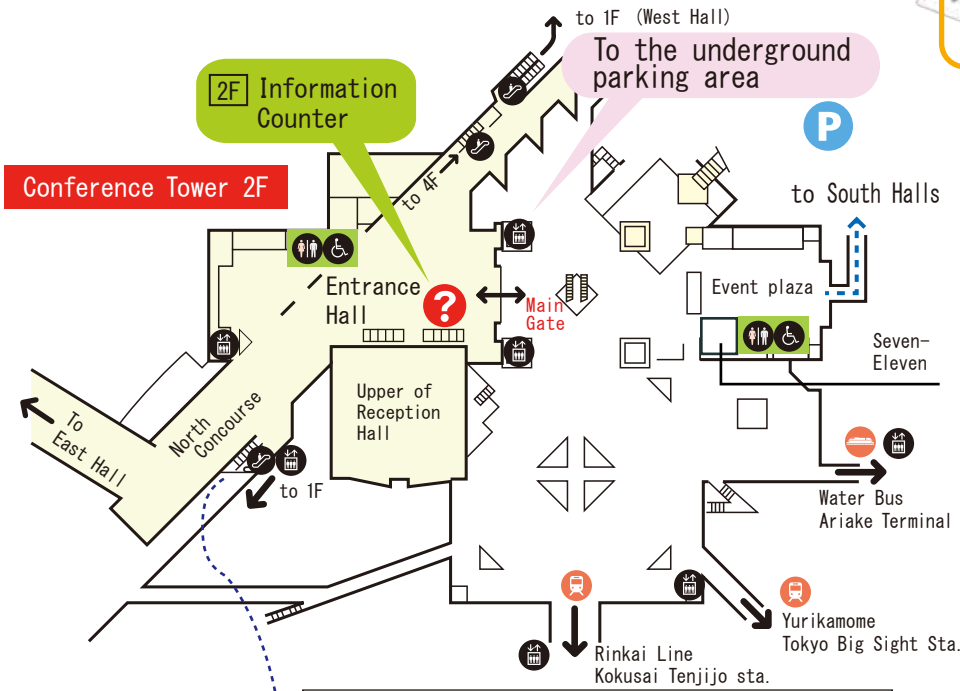

Information of Tokyo Big Sight

Conference Tower