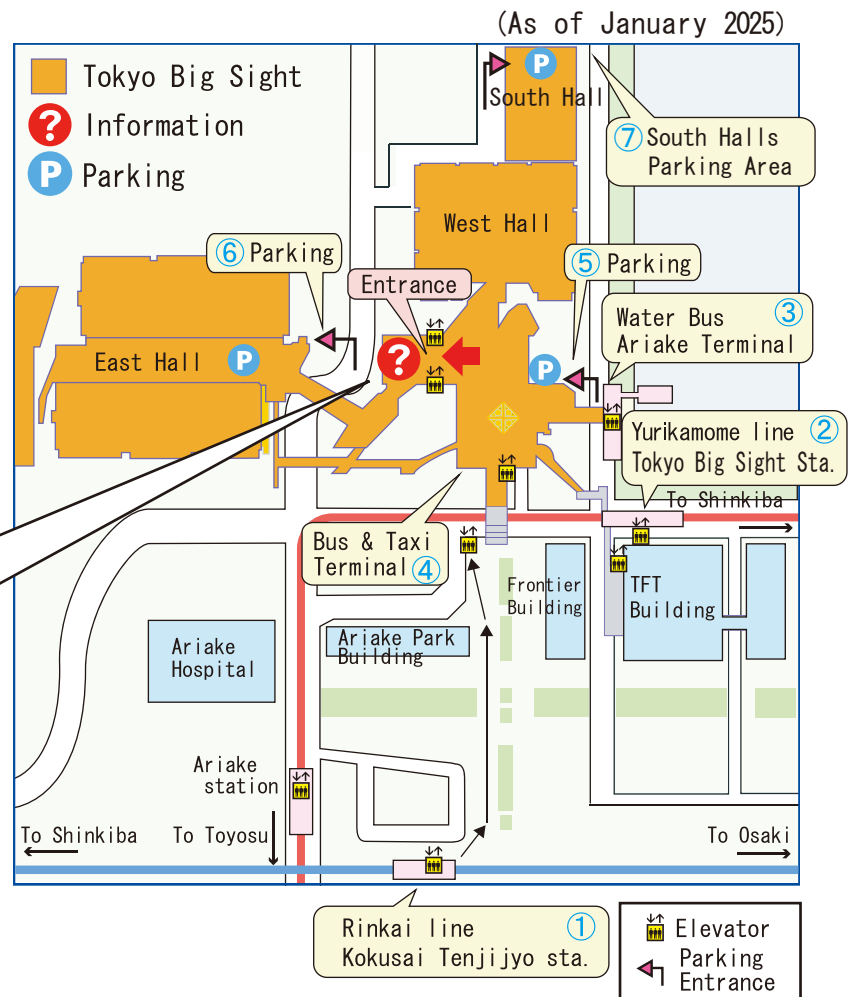

For visitor use the wheelchair

Information of the way to Tokyo Big Sight from the Station

Entrance of Tokyo Big Sight located in 2nd floor of the Conference Tower.
Please check the route from nearby station to Tokyo Big Sight by this map.

From each transportation

- ① Rinkai Line "Kokusai Tenjijyo" sta. (1F)
- ② Yurikamome "Tokyo Big Sight" sta. (2F)
- ③ Water Bus "Ariake Terminal". (1F)
- ④ Bus & Taxi terminal. (1F)

※ When you reach entrance, and have some questions,
Please ask information desk. (Entrance Hall 2F)

Parking area

- ⑤ Conference Tower. (B1F)
- ⑥ East Hall. (B1F)
- ⑦ South Halls Parking Area