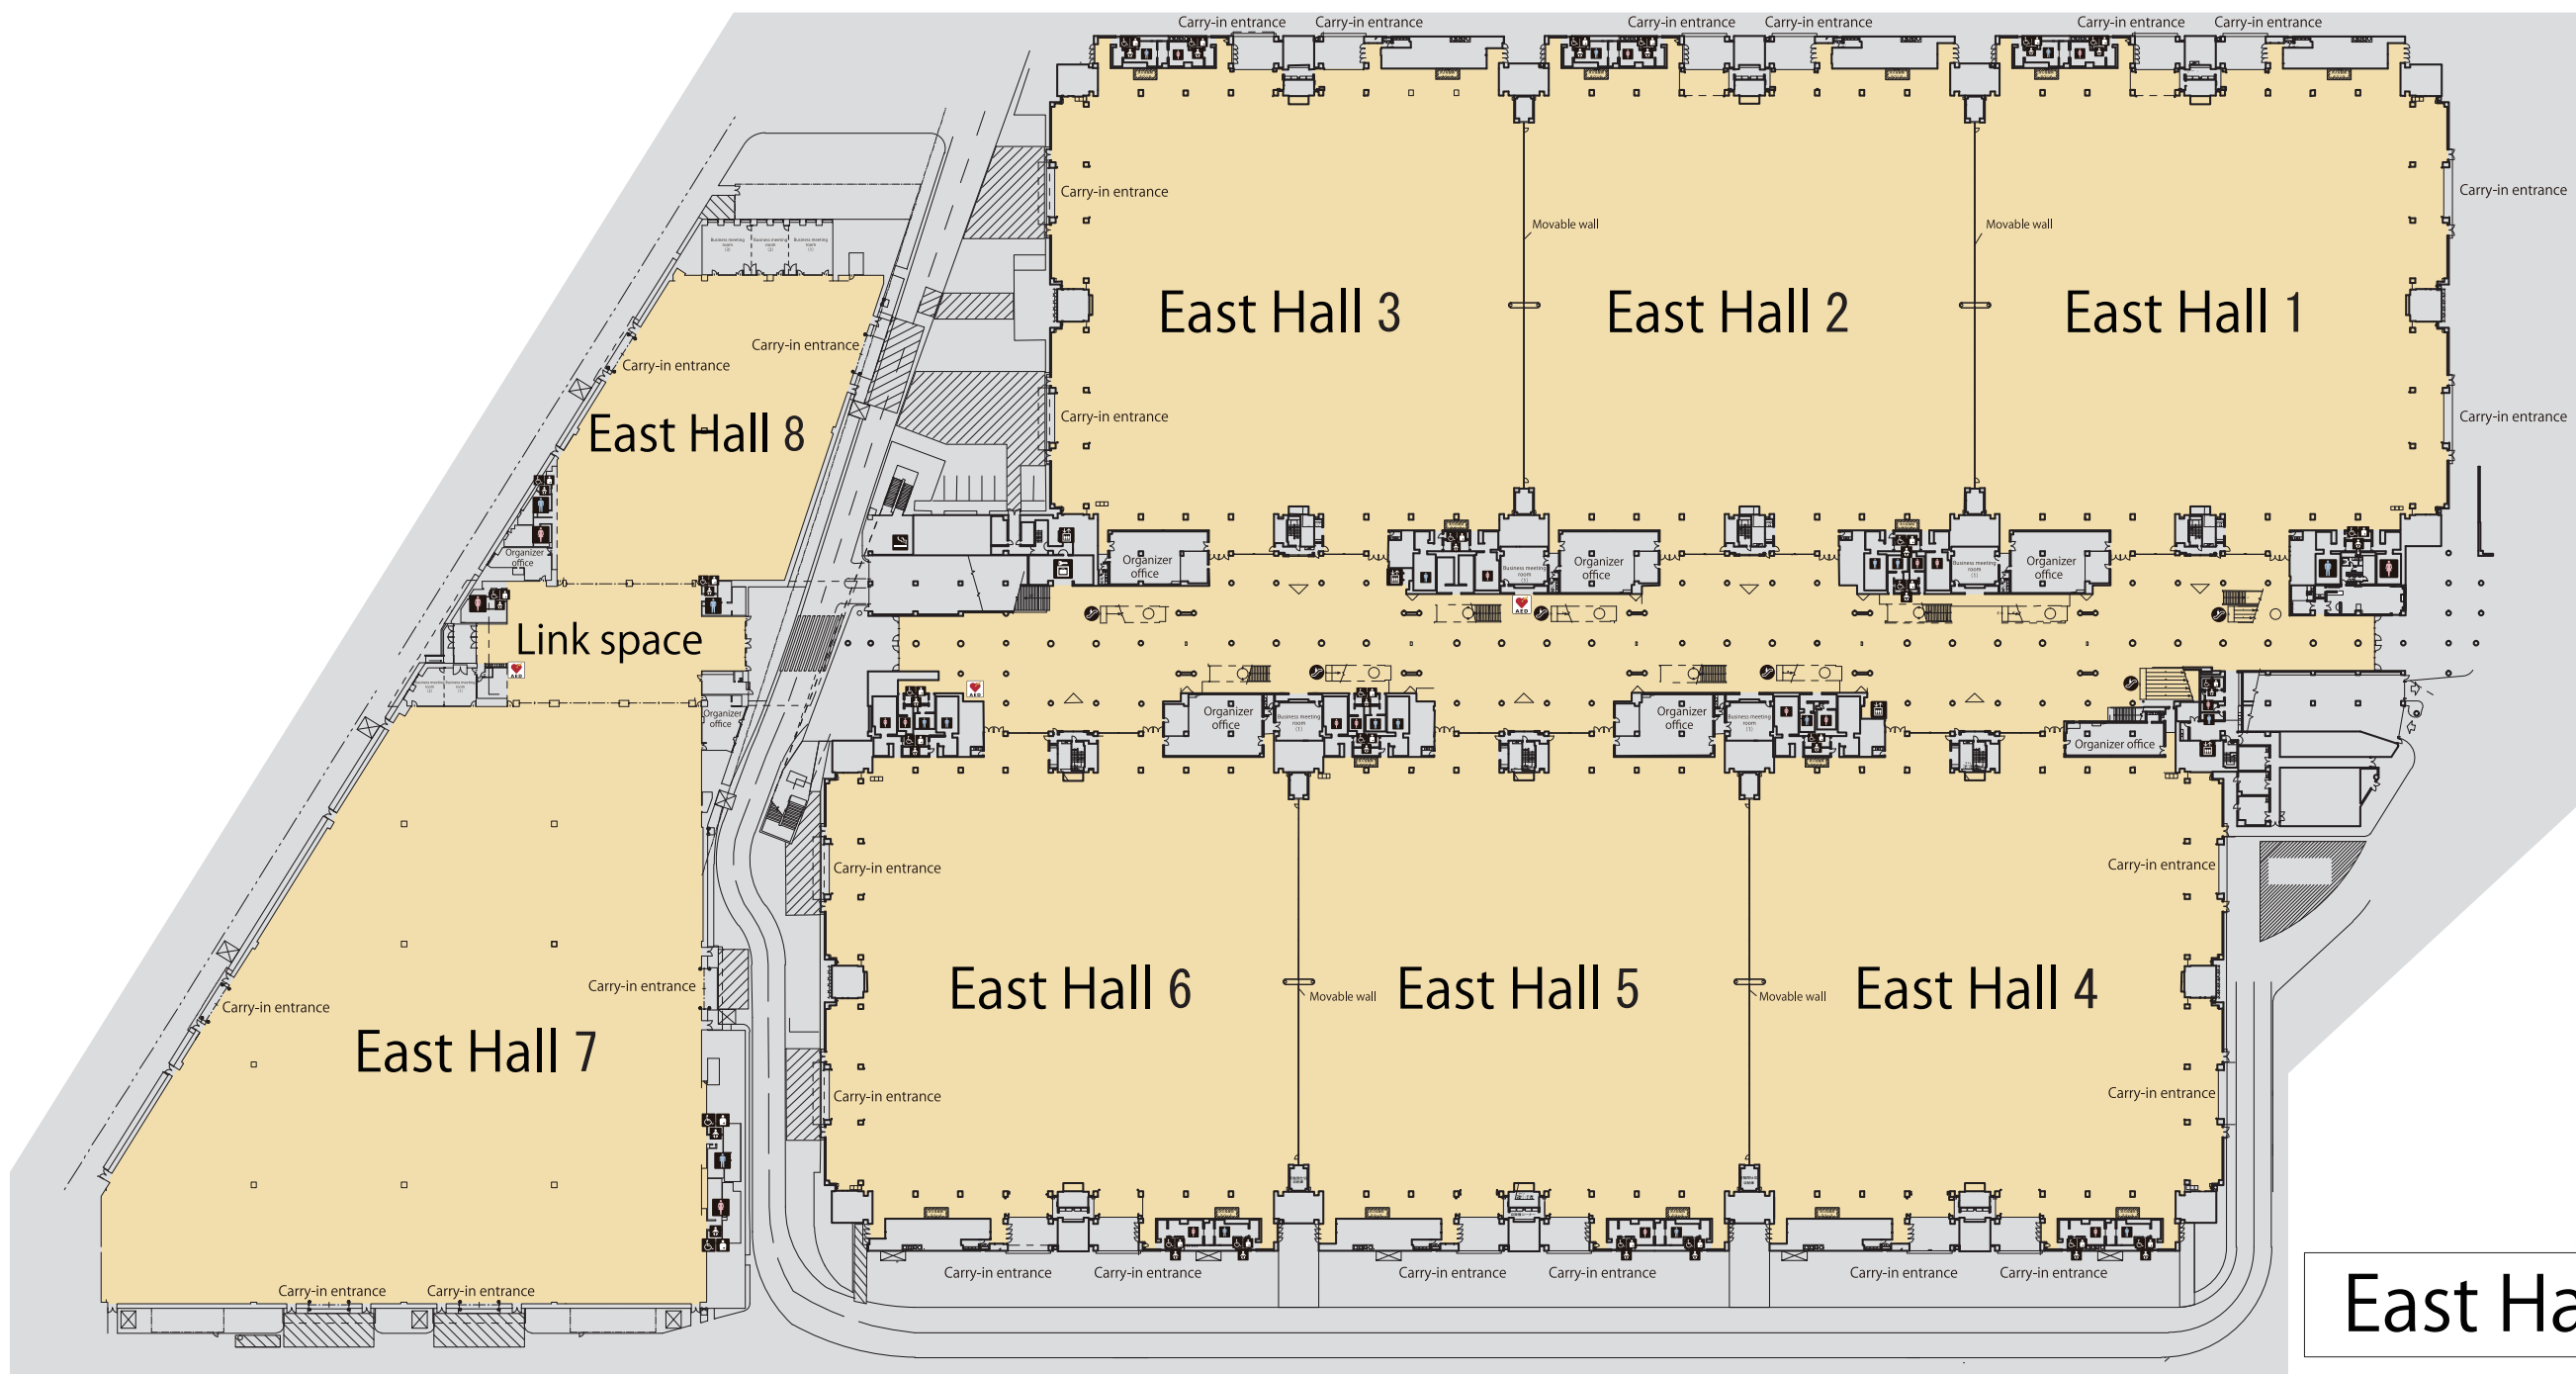

Free Wi-Fi service area

Free Wi-Fi service area

- Elevator
- Escalator
- Restroom
- Accessible Facility
- Toilet for Ostomate
- Smoking Area
- Coin Locker
- Automatic External Defibrillator (AED)

East Hall 2F

East Hall 1F