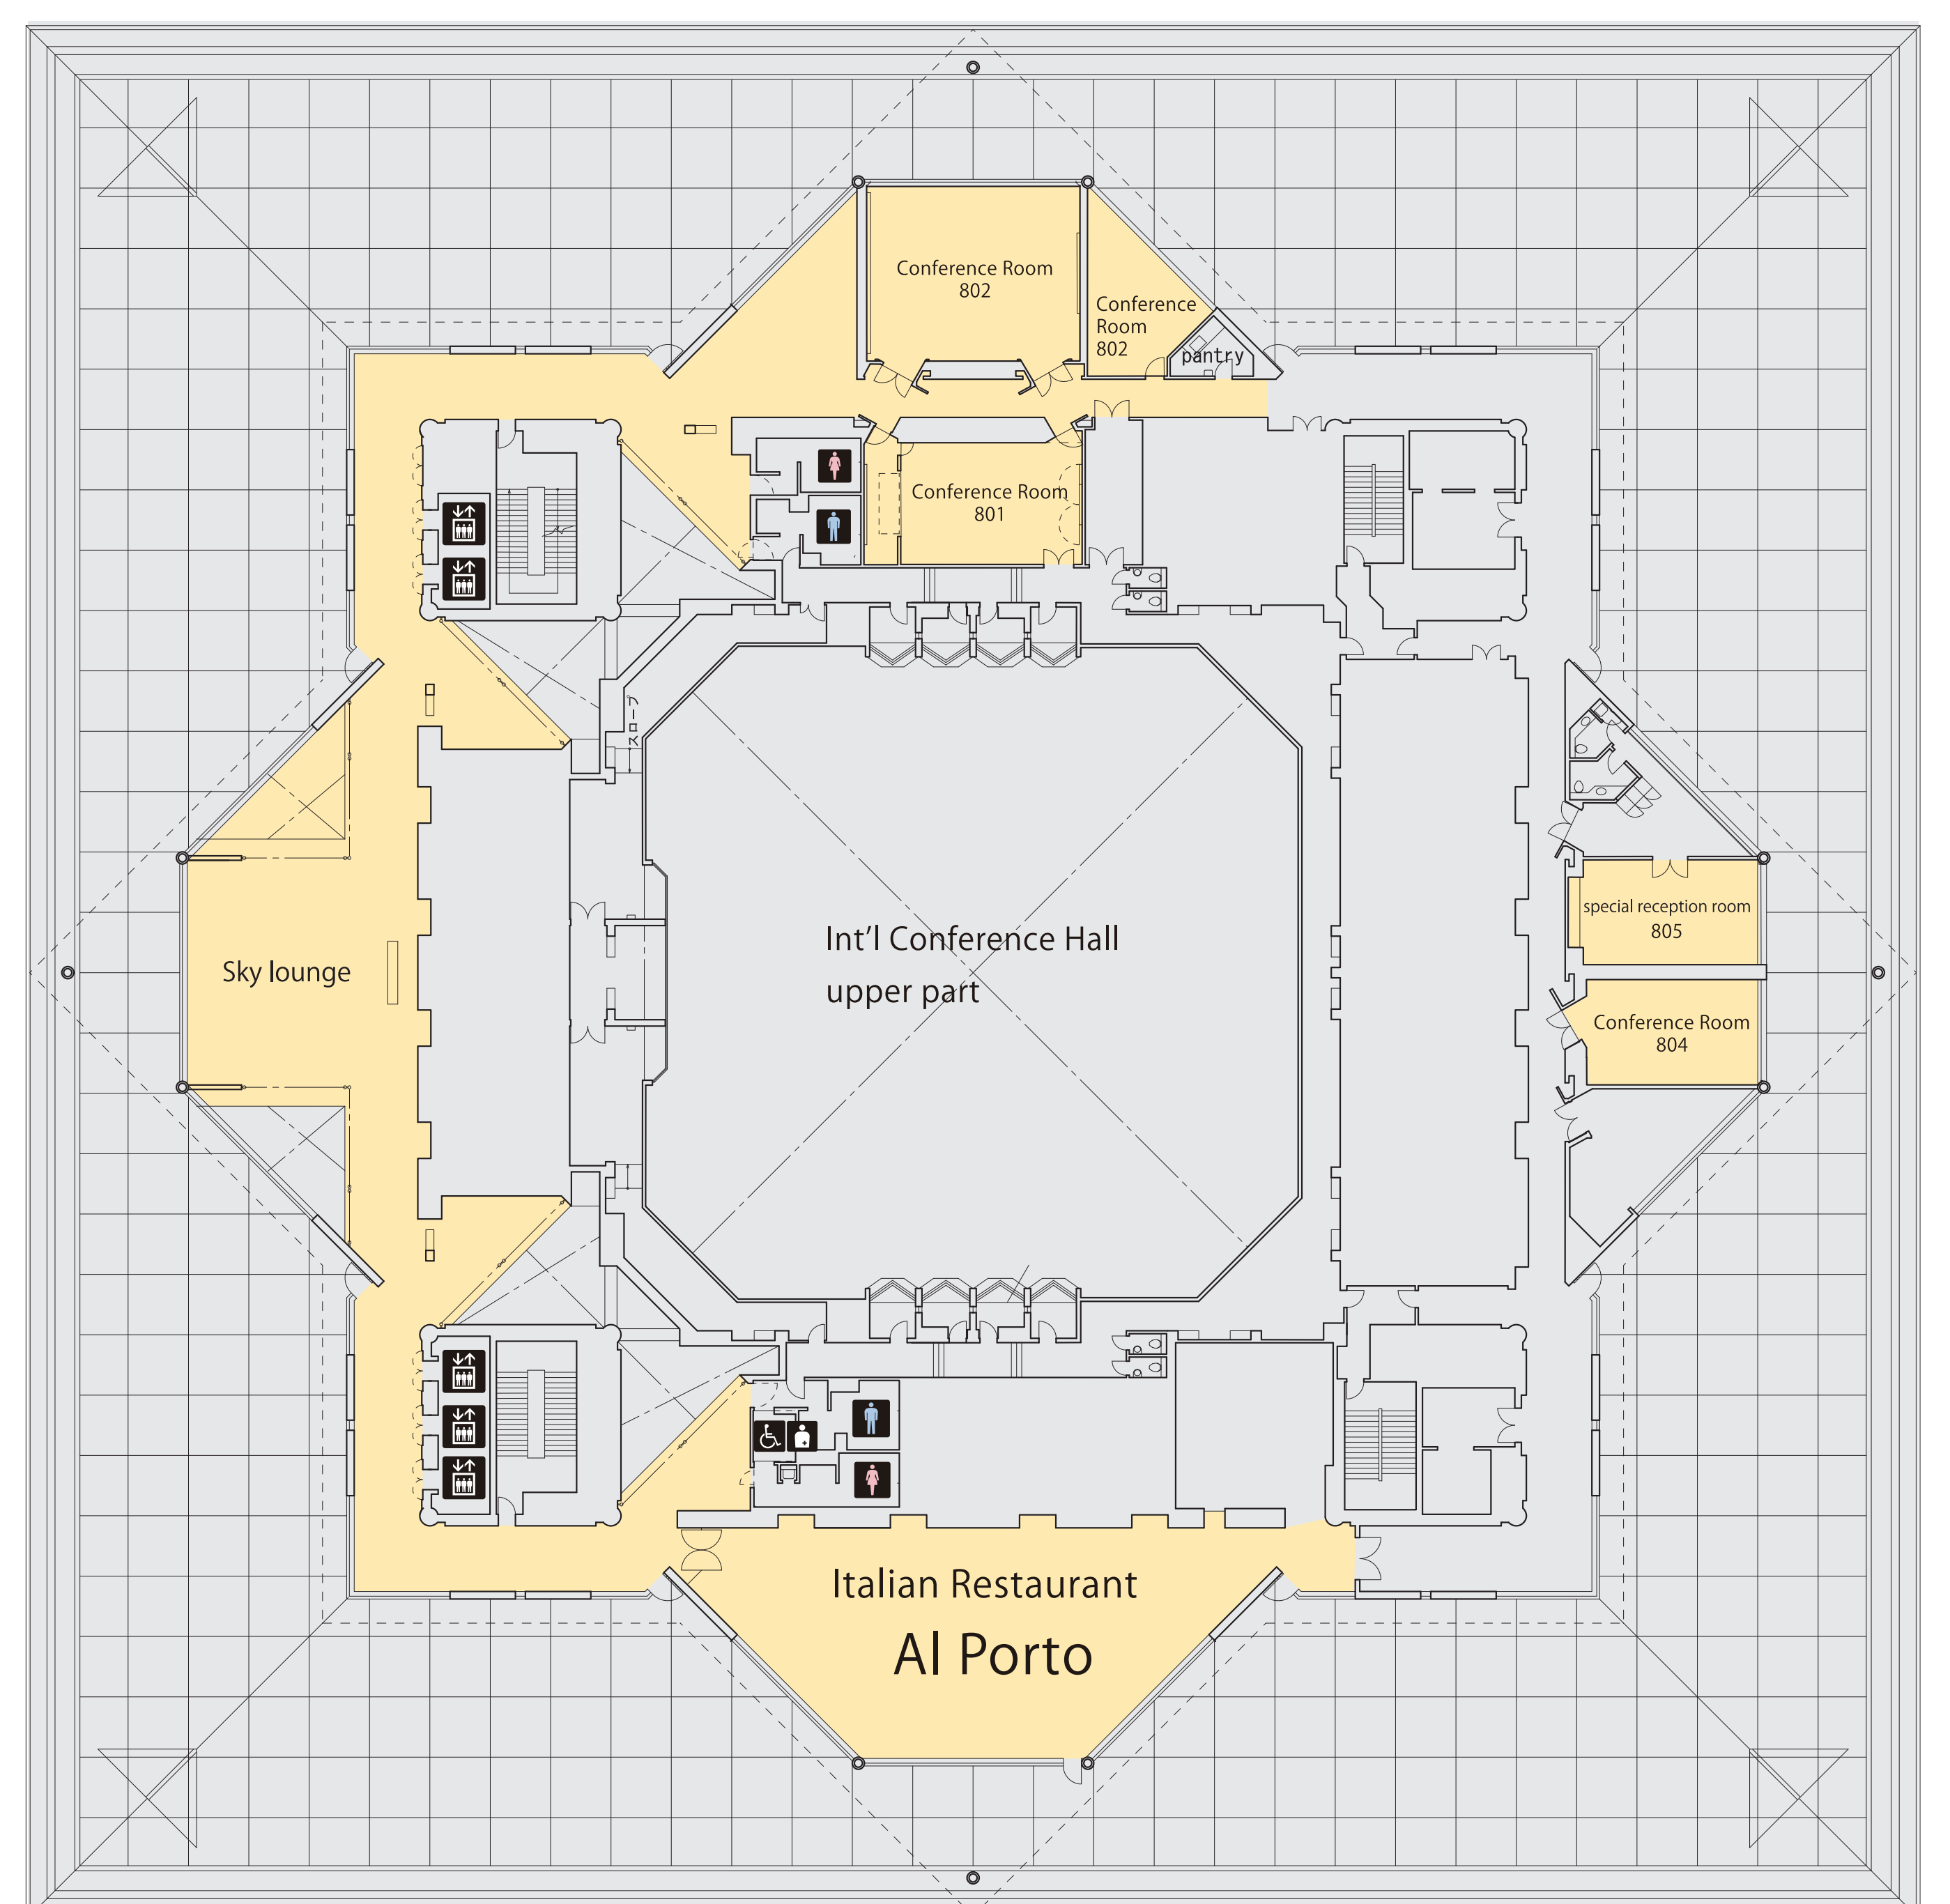

# Free Wi-Fi service area

Free Wi-Fi service area

-  Elevator
-  Escalator
-  Restroom
-  Accessible Facility
-  Toilet for Ostomate
-  Smoking Area
-  Coin Locker
-  Automatic External Defibrillator (AED)

ConferenceTower 1F

ConferenceTower 6F

ConferenceTower 7F

ConferenceTower 8F