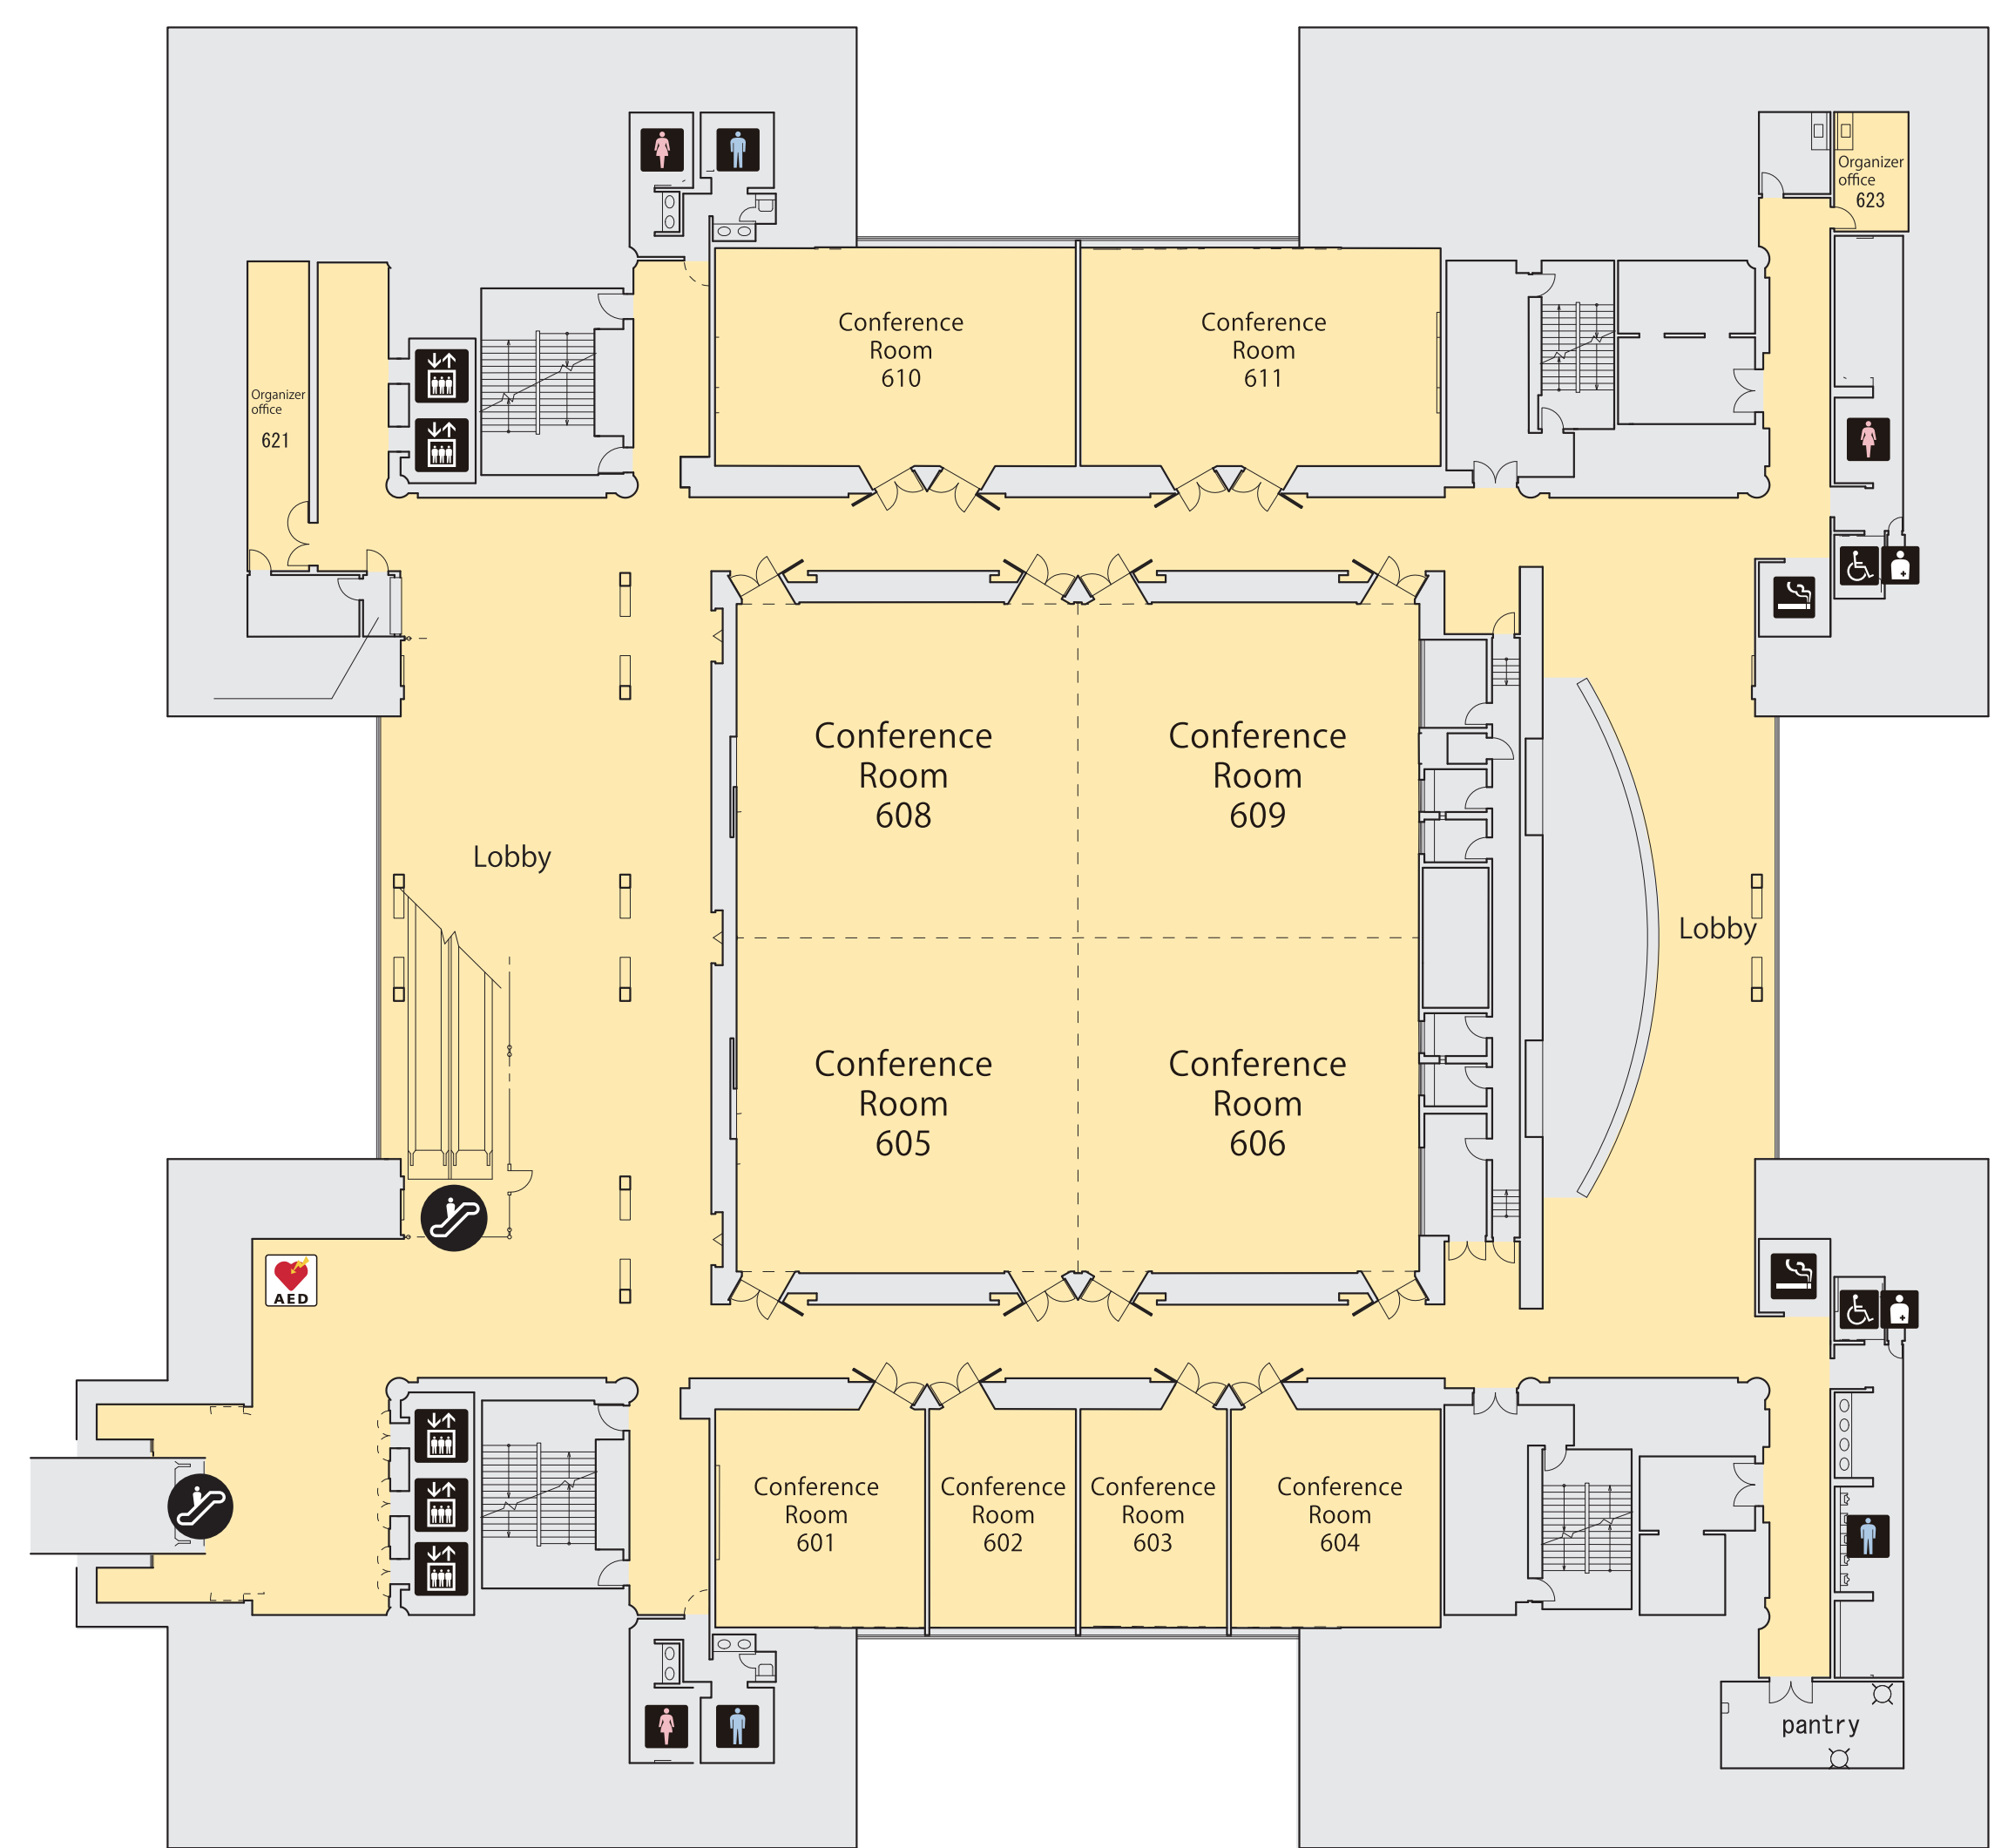

# Free Wi-Fi service area

Free Wi-Fi service area

-  Elevator
-  Escalator
-  Restroom
-  Accessible Facility
-  Toilet for Ostomate
-  Smoking Area
-  Coin Locker
-  Automatic External Defibrillator (AED)

ConferenceTower 1F

ConferenceTower 6F

ConferenceTower 7F

ConferenceTower 8F