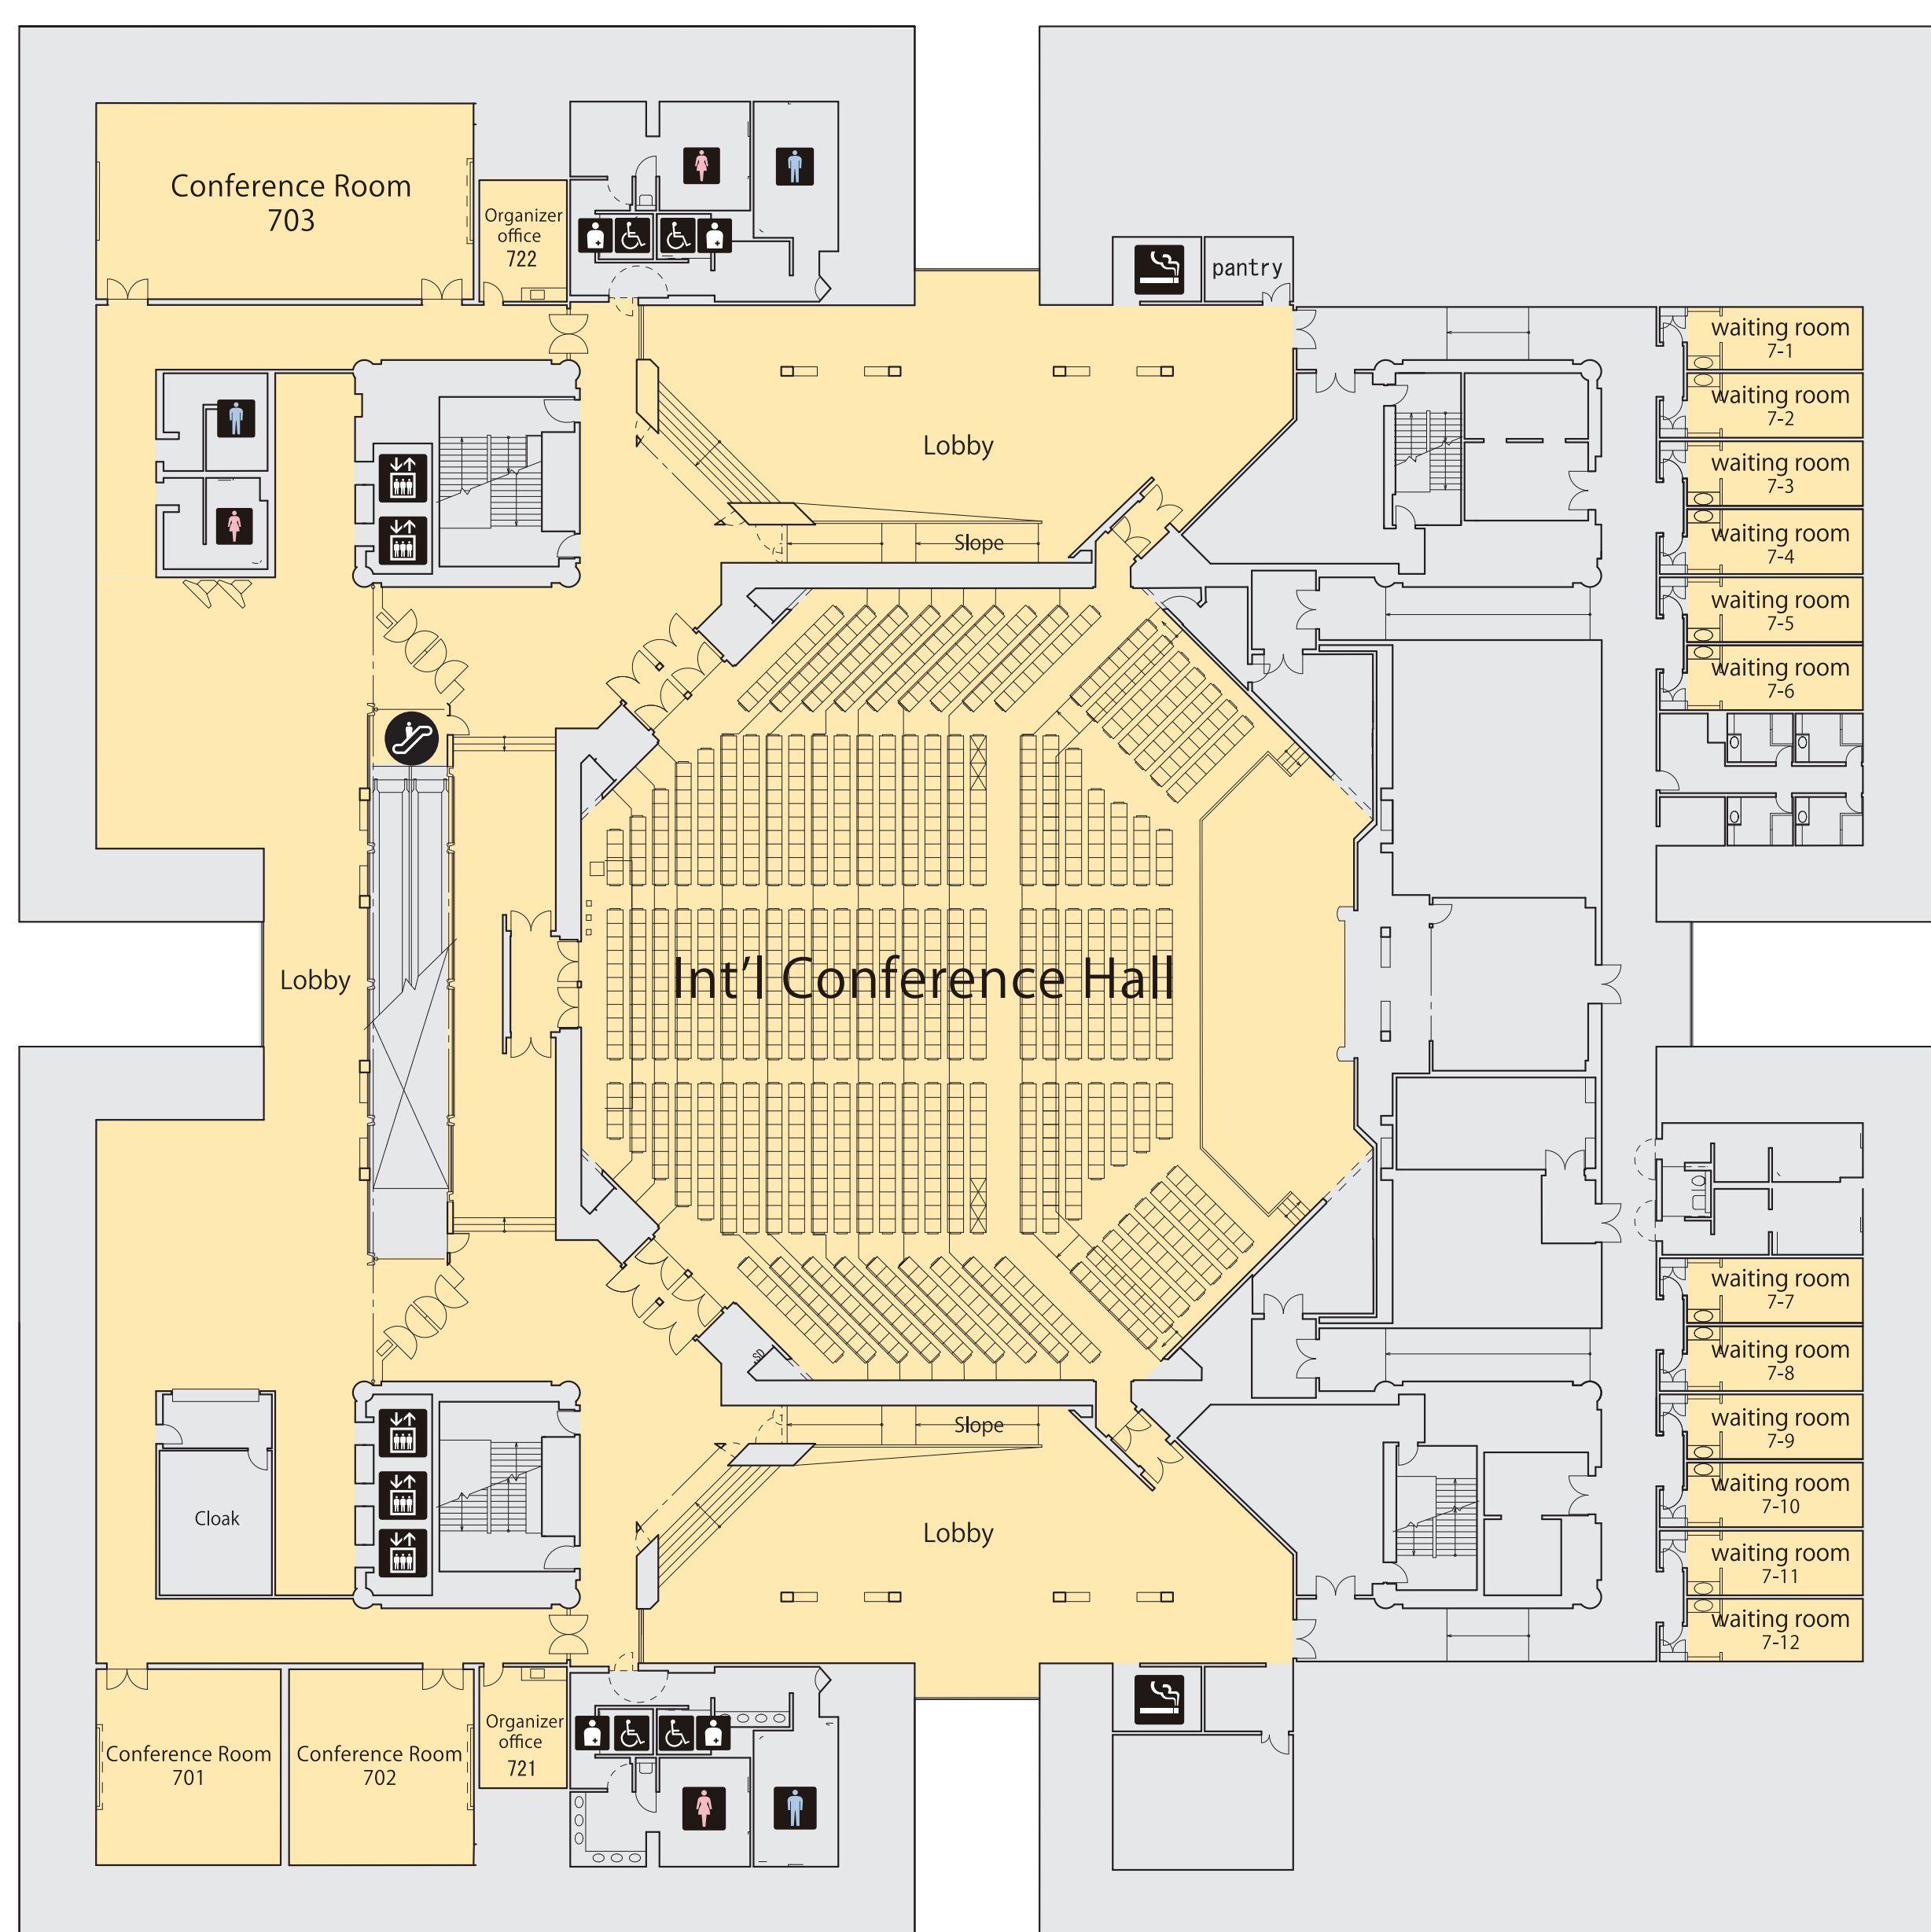

# Free Wi-Fi service area

Free Wi-Fi service area

-  Elevator
-  Escalator
-  Restroom
-  Accessible Facility
-  Toilet for Ostomate
-  Smoking Area
-  Coin Locker
-  Automatic External Defibrillator (AED)

ConferenceTower 1F

ConferenceTower 6F

ConferenceTower 7F

ConferenceTower 8F