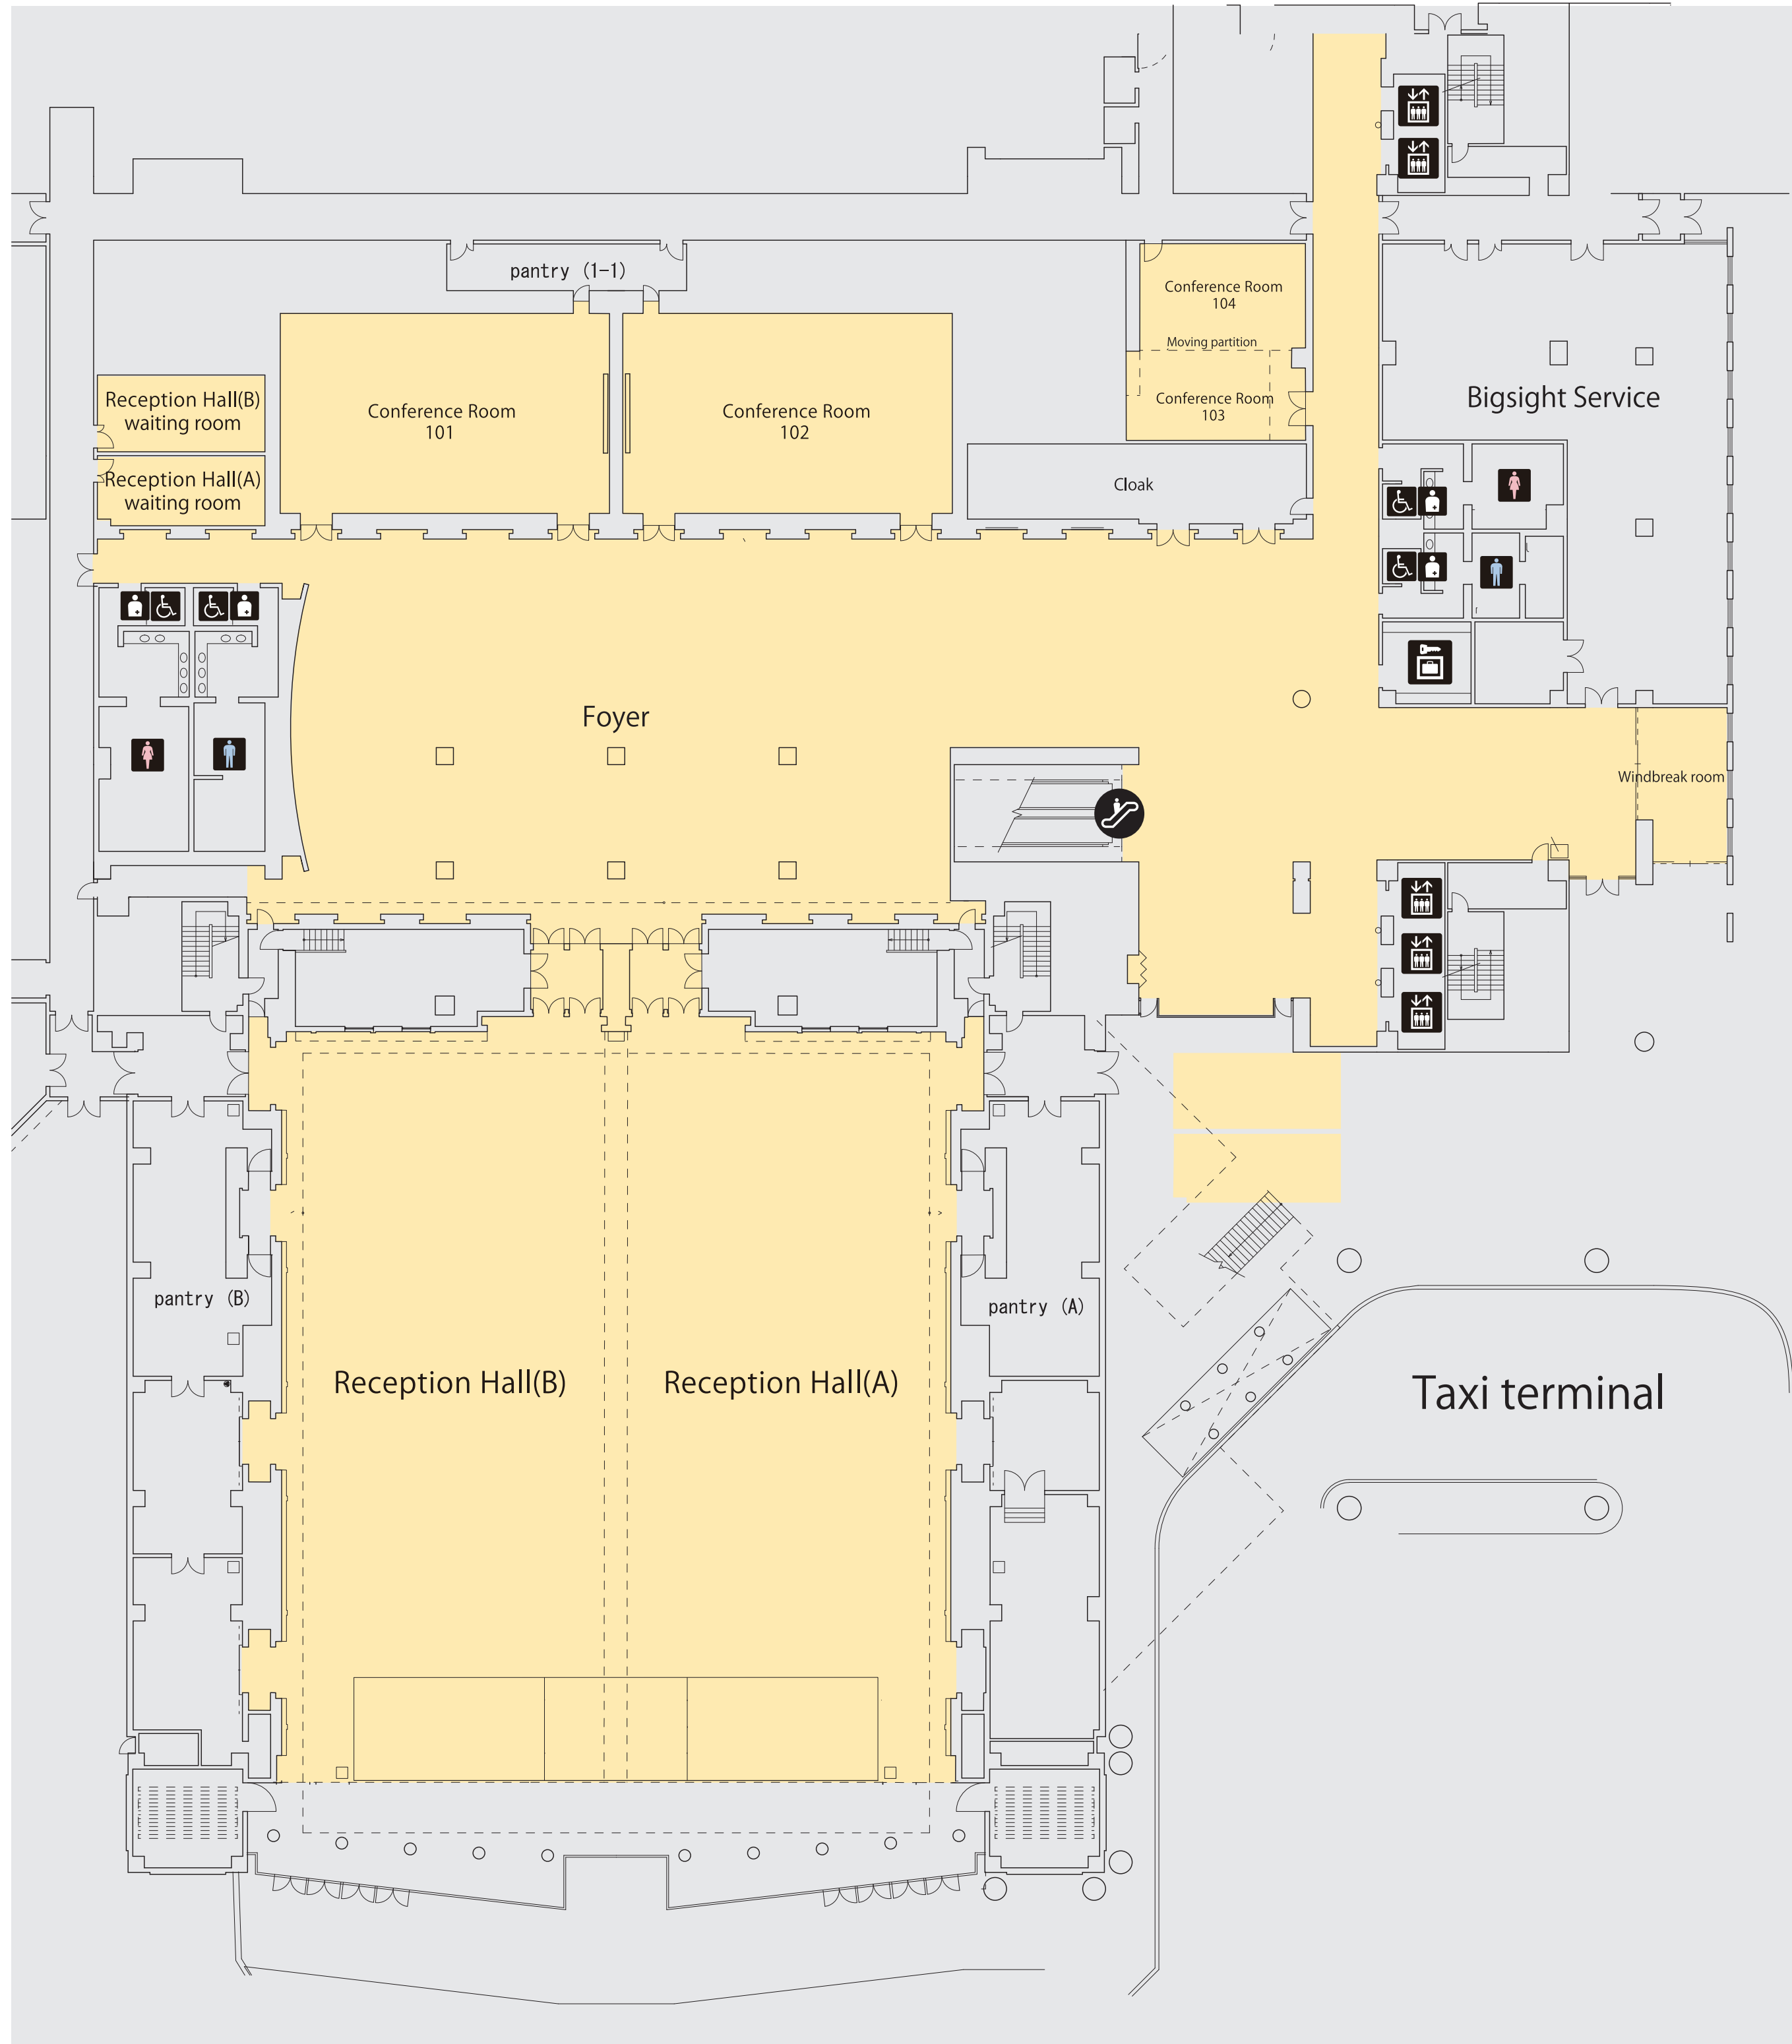

# Free Wi-Fi service area

Free Wi-Fi service area

-  Elevator
-  Escalator
-  Restroom
-  Accessible Facility
-  Toilet for Ostomate
-  Smoking Area
-  Coin Locker
-  Automatic External Defibrillator (AED)

ConferenceTower 1F

ConferenceTower 6F

ConferenceTower 7F

ConferenceTower 8F