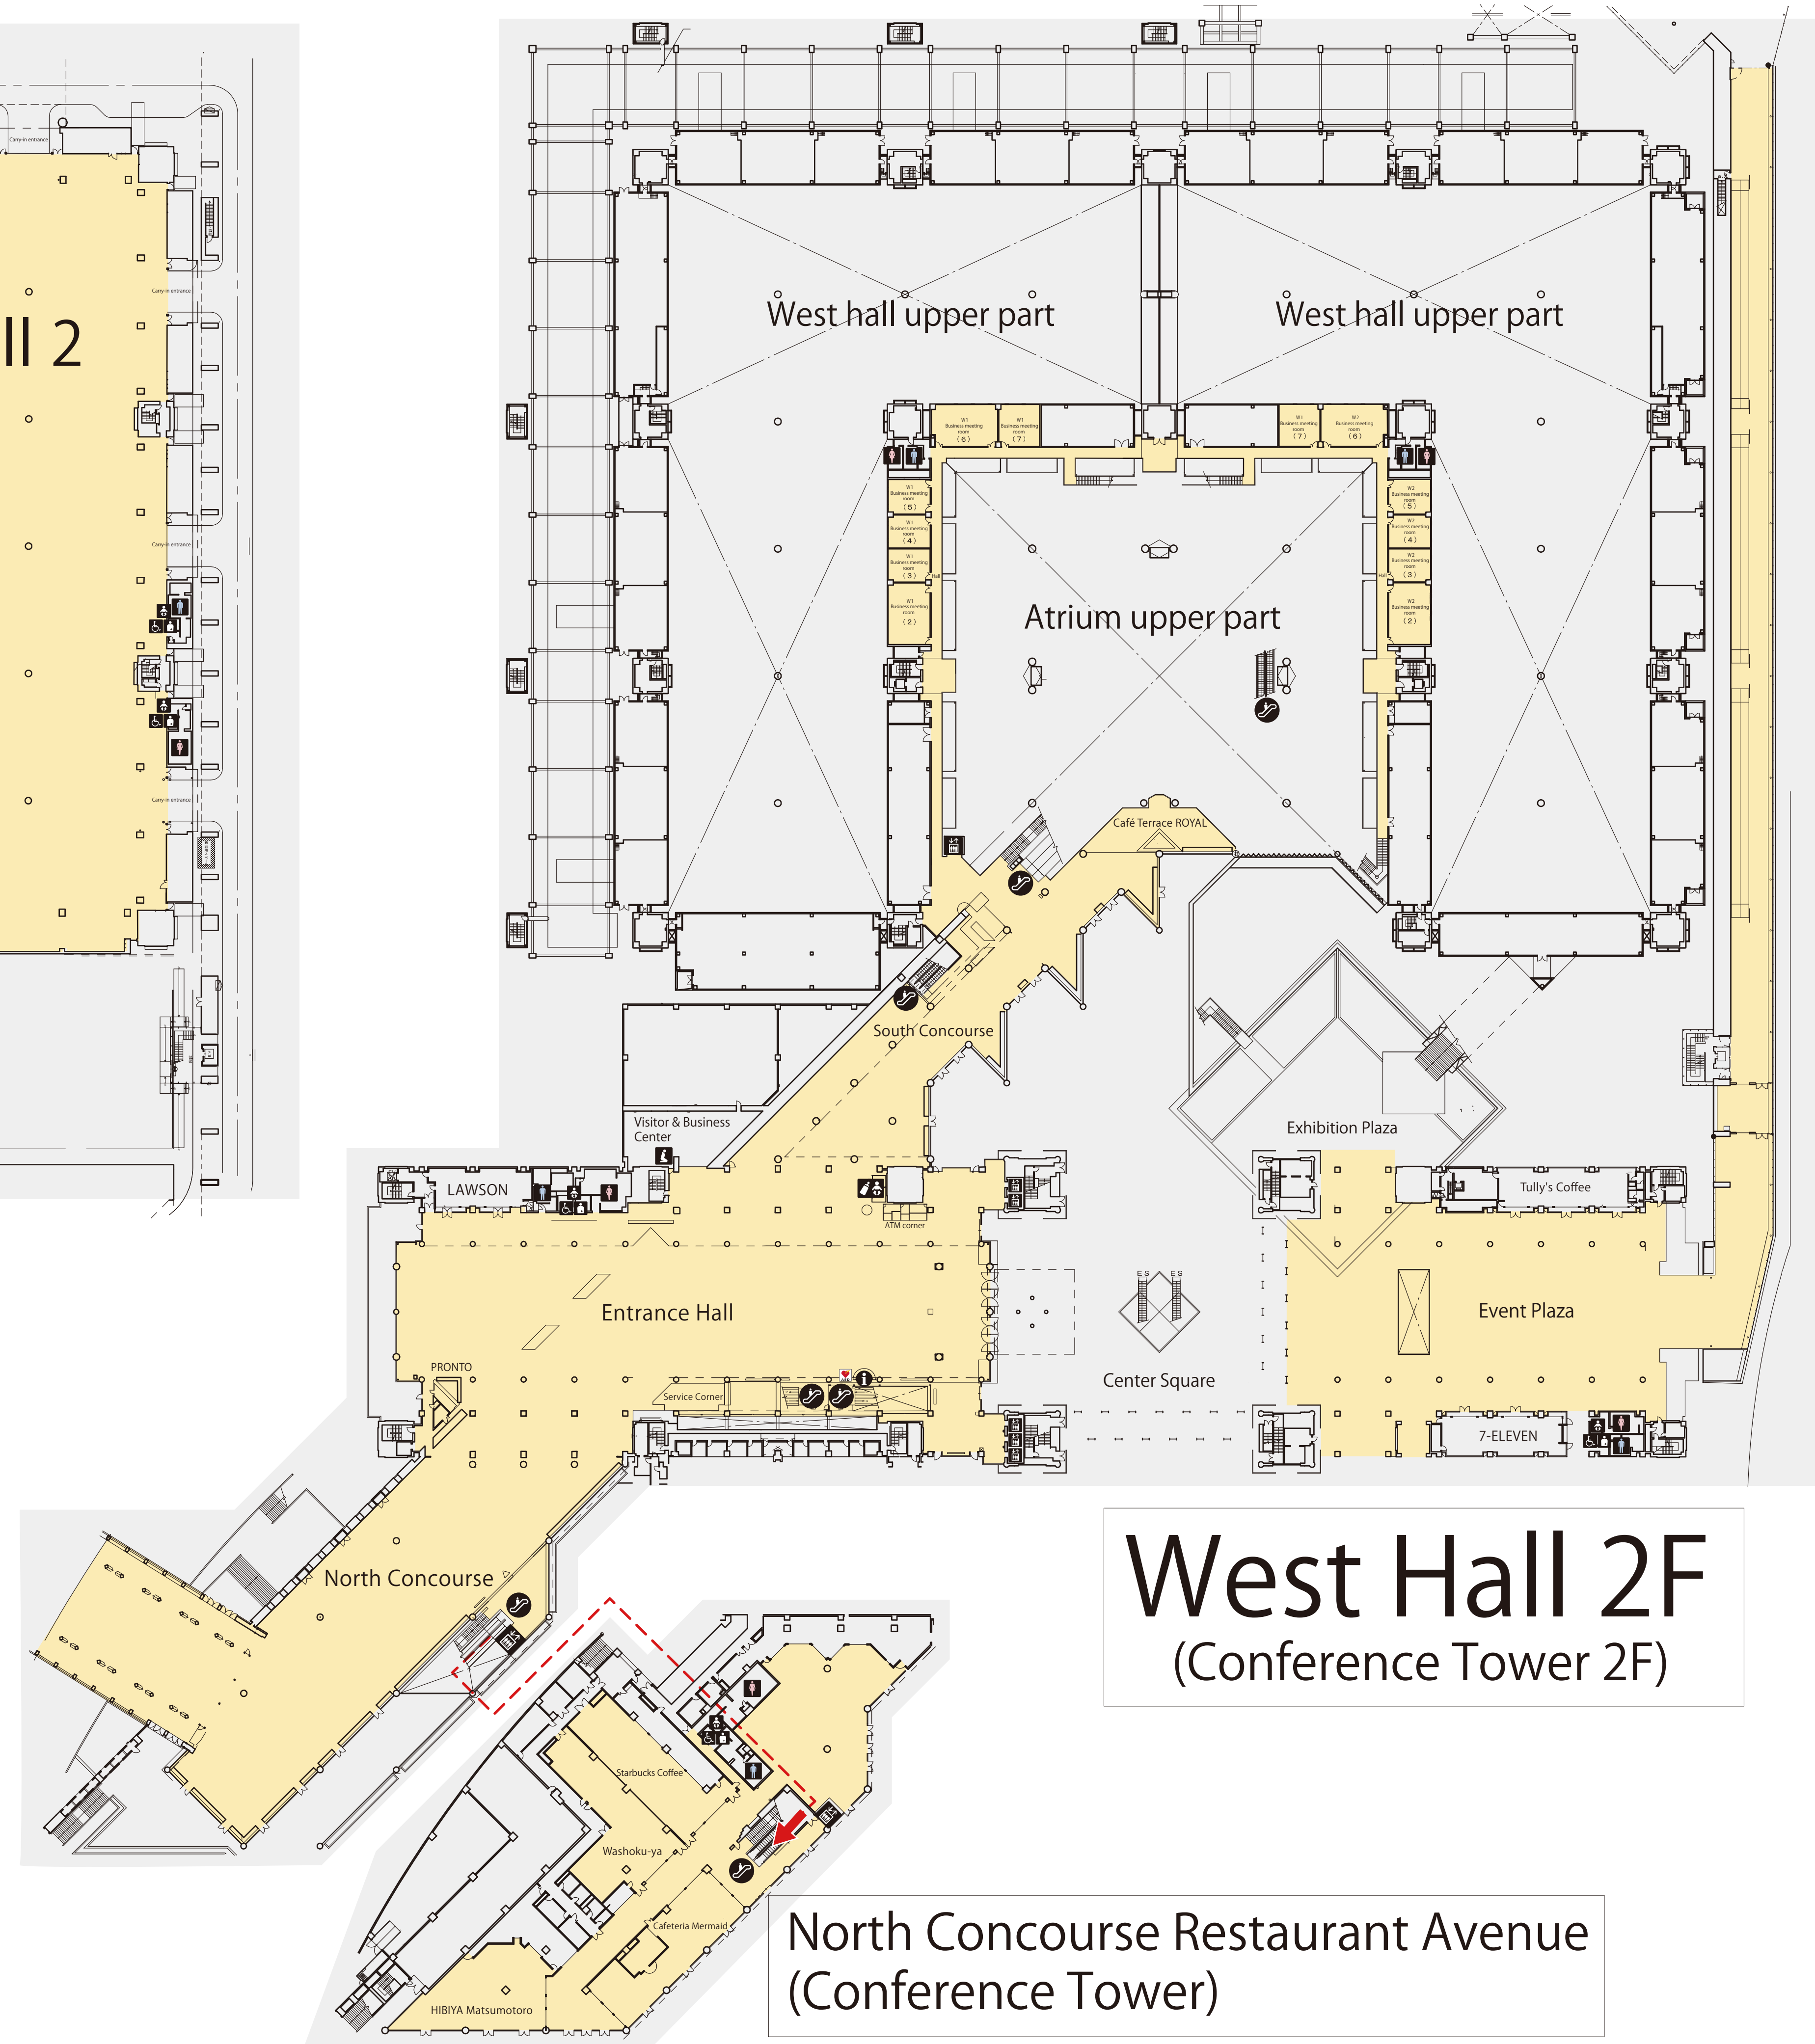

Free Wi-Fi service area

- | | | |
|-----------|---------------------|--|
| Elevator | Accessible Facility | Baby Care Room |
| Escalator | Toilet for Ostomate | Coin Locker |
| Restroom | Smoking Area | Automatic External Defibrillator (AED) |

Free Wi-Fi service area

West Hall 1F

West Hall 2F
(Conference Tower 2F)

North Concourse Restaurant Avenue
(Conference Tower)

West Hall 4F

West Hall 5F