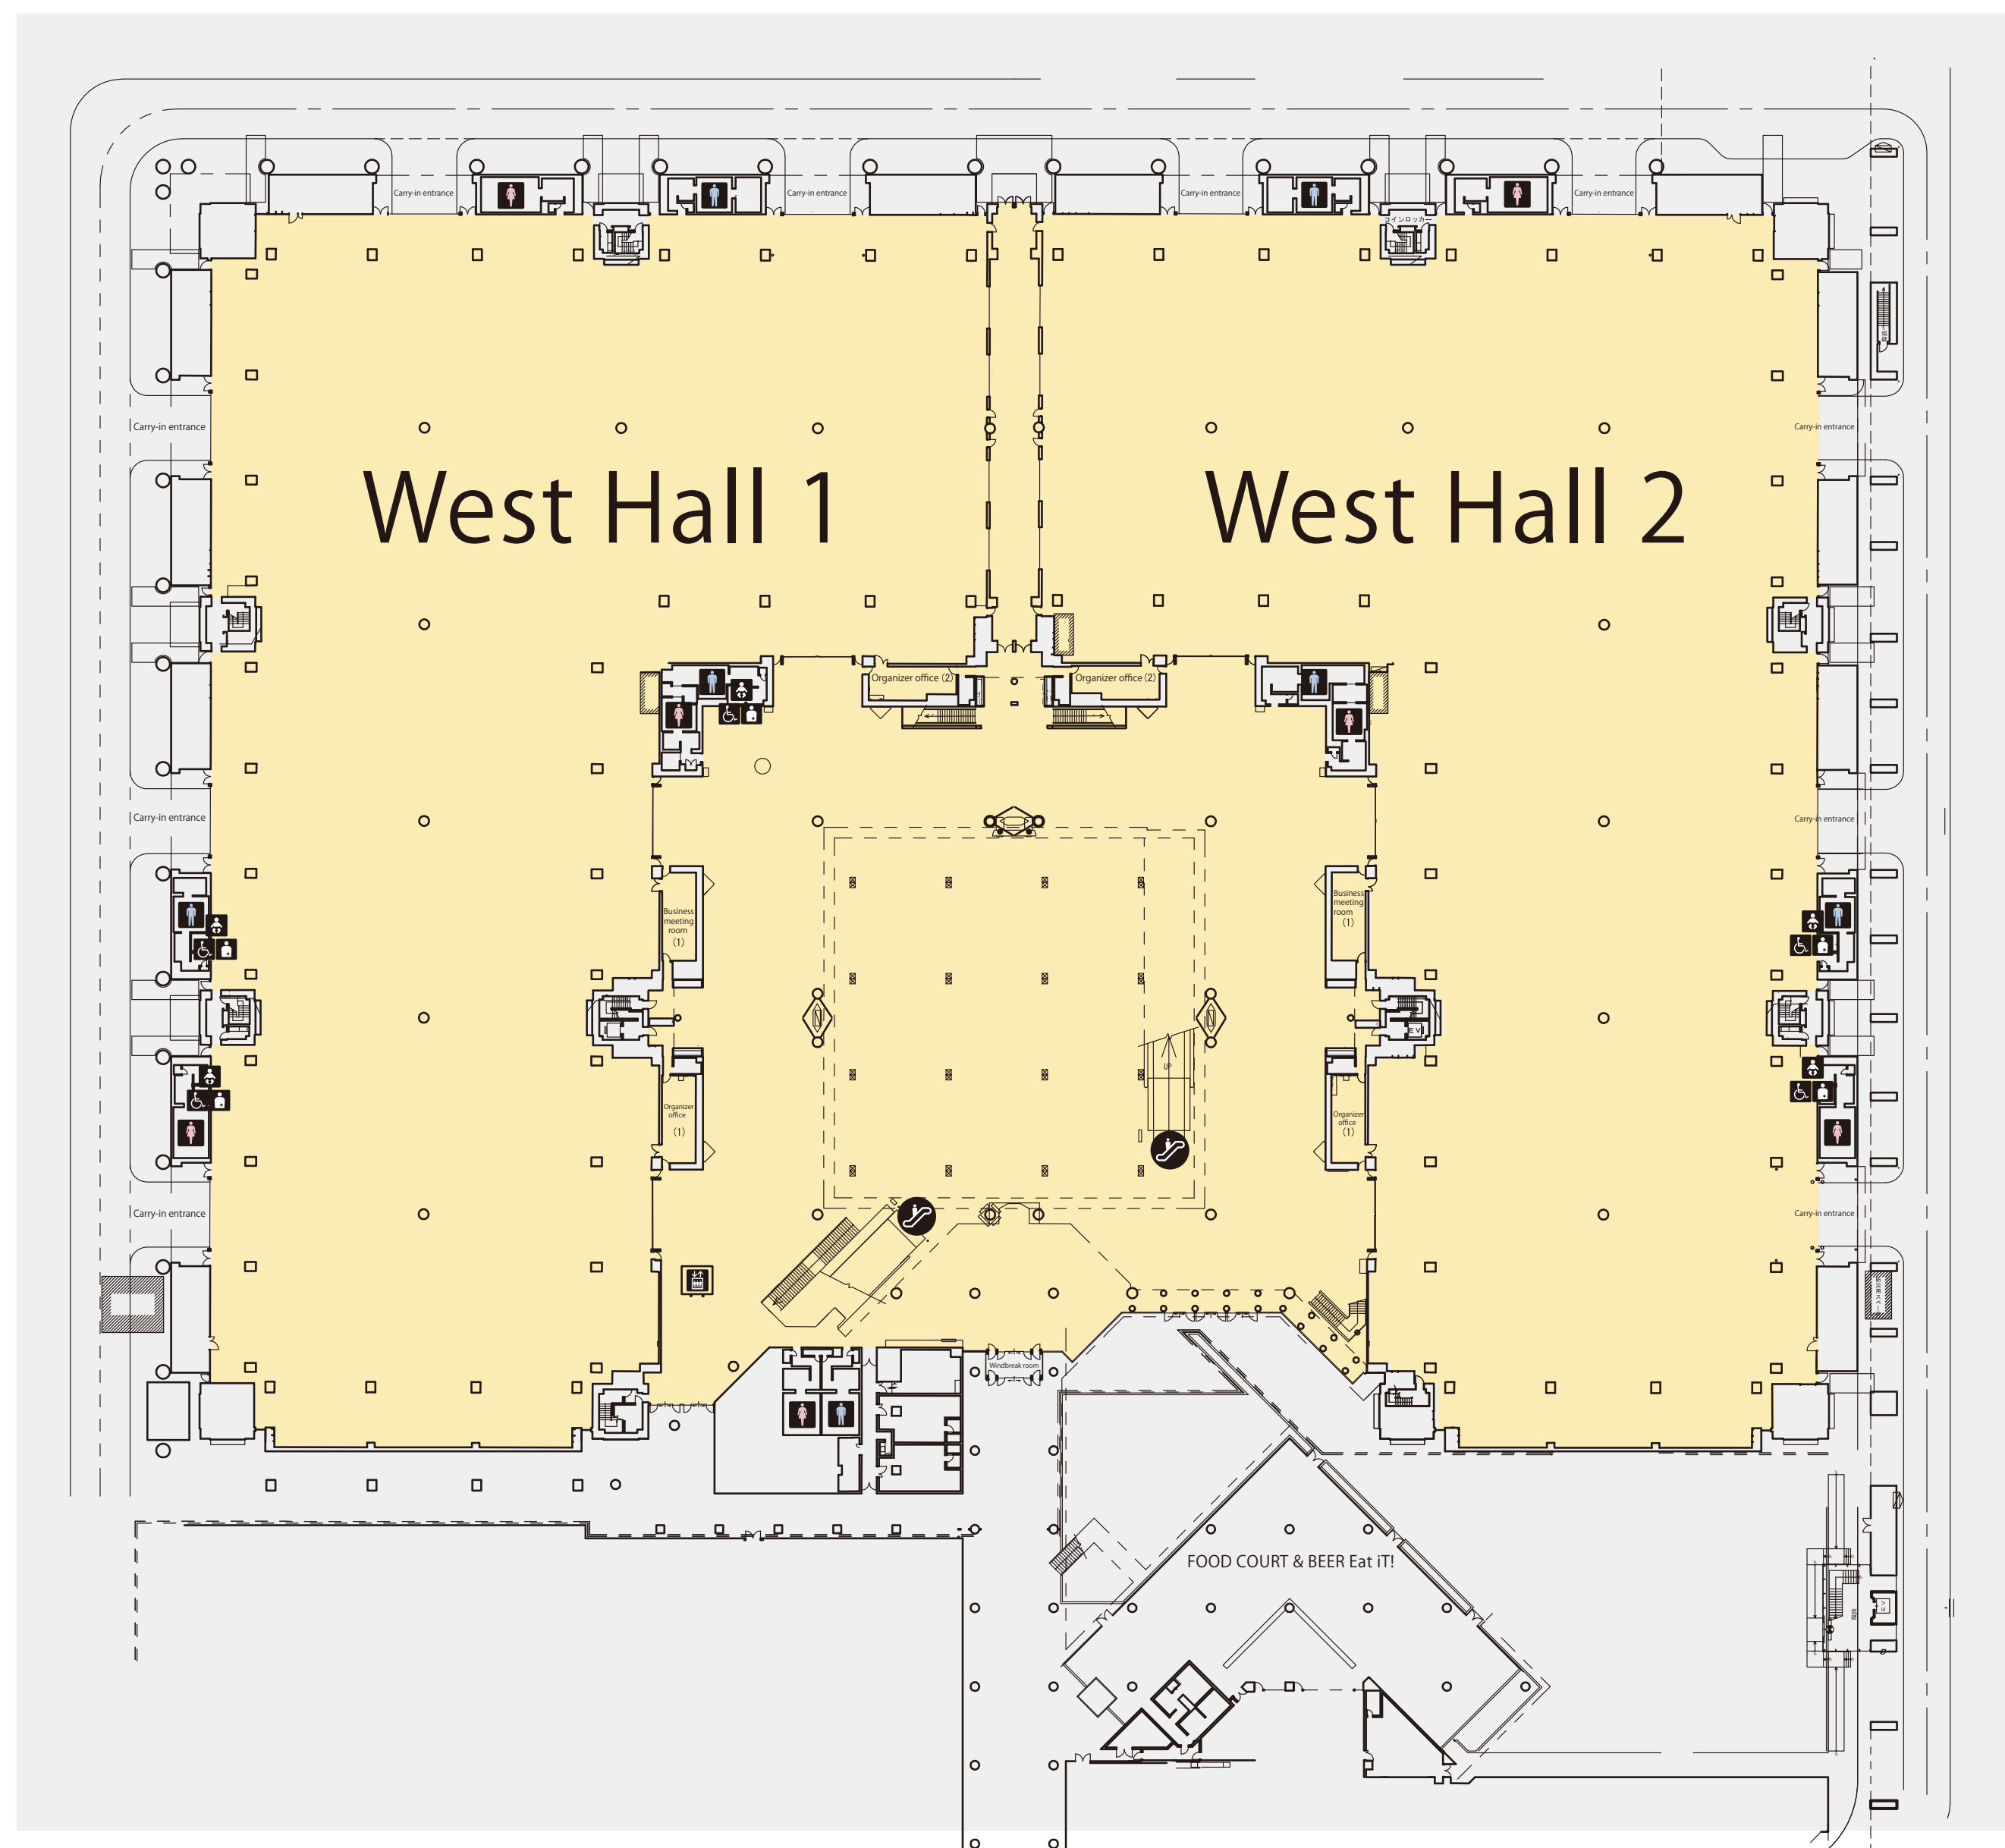

Free Wi-Fi service area

- | | | |
|-----------|---------------------|--|
| Elevator | Accessible Facility | Baby Care Room |
| Escalator | Toilet for Ostomate | Coin Locker |
| Restroom | Smoking Area | Automatic External Defibrillator (AED) |

Free Wi-Fi service area

West Hall 1F

West Hall 2F
(Conference Tower 2F)

North Concourse Restaurant Avenue
(Conference Tower)

West Hall 4F

West Hall 5F