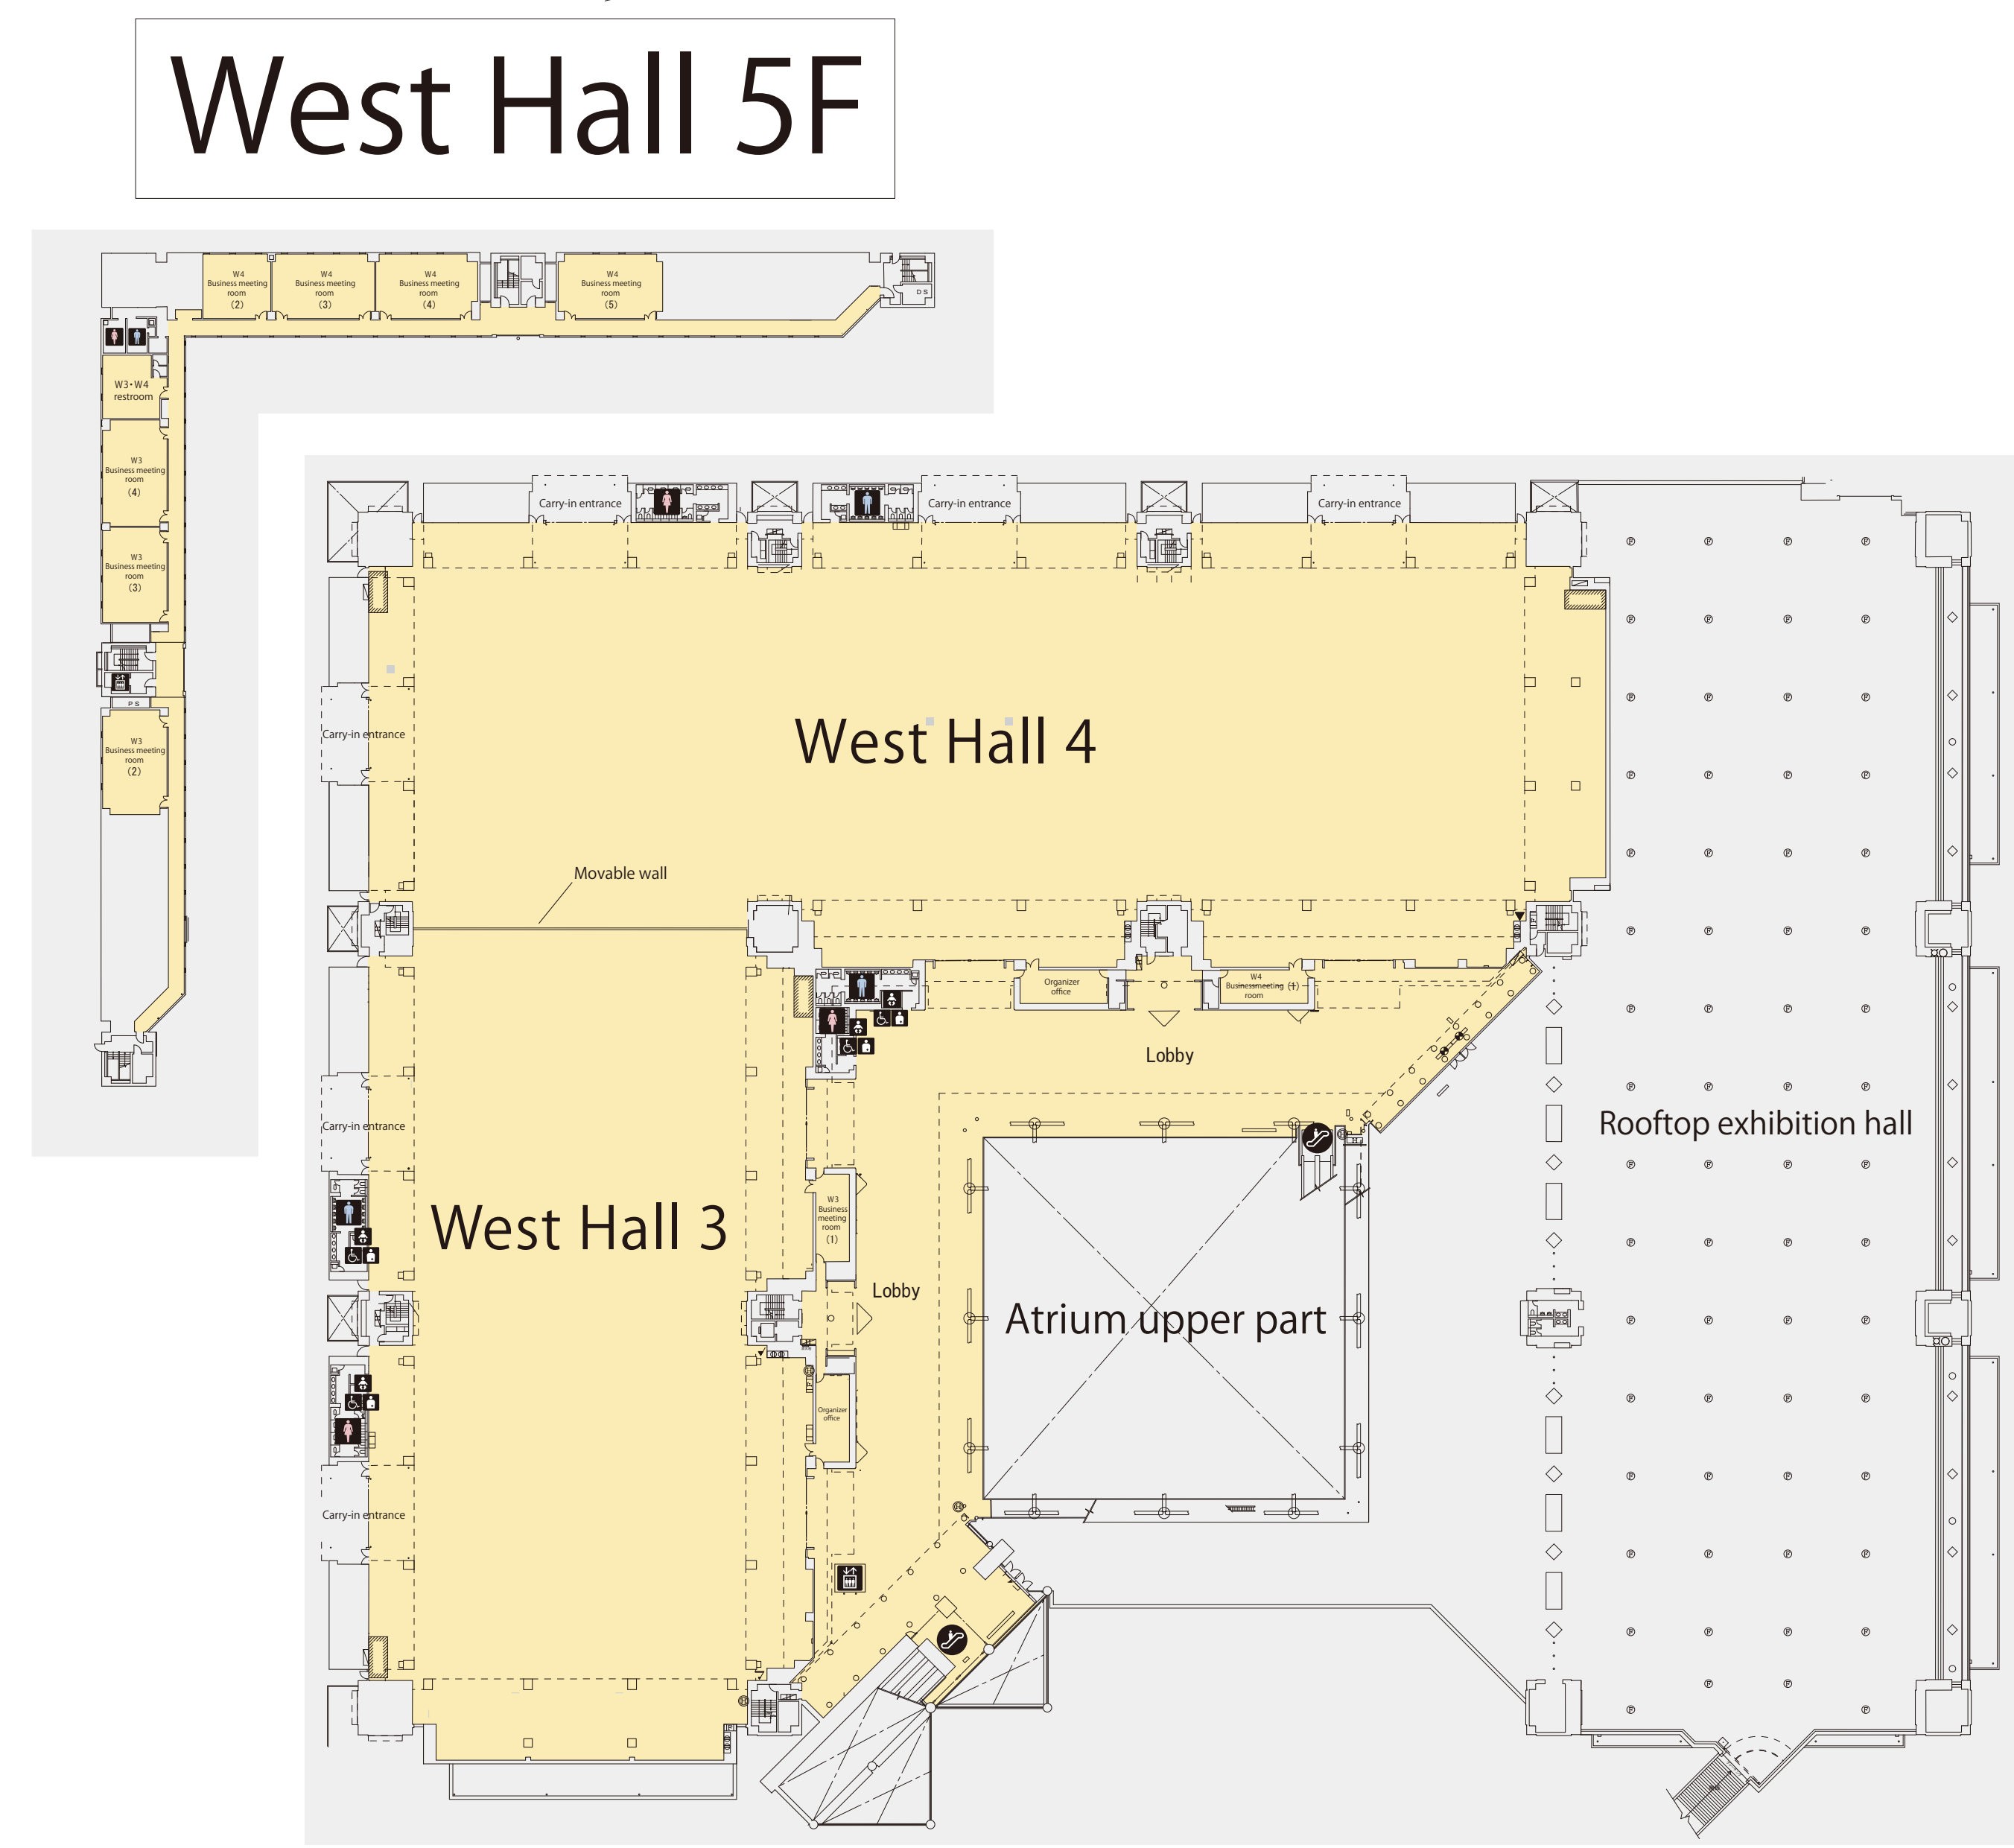

Free Wi-Fi service area

- | | | |
|-----------|---------------------|--|
| Elevator | Accessible Facility | Baby Care Room |
| Escalator | Toilet for Ostomate | Coin Locker |
| Restroom | Smoking Area | Automatic External Defibrillator (AED) |

Free Wi-Fi service area

West Hall 1F

West Hall 2F
(Conference Tower 2F)

North Concourse Restaurant Avenue
(Conference Tower)

West Hall 4F

West Hall 5F